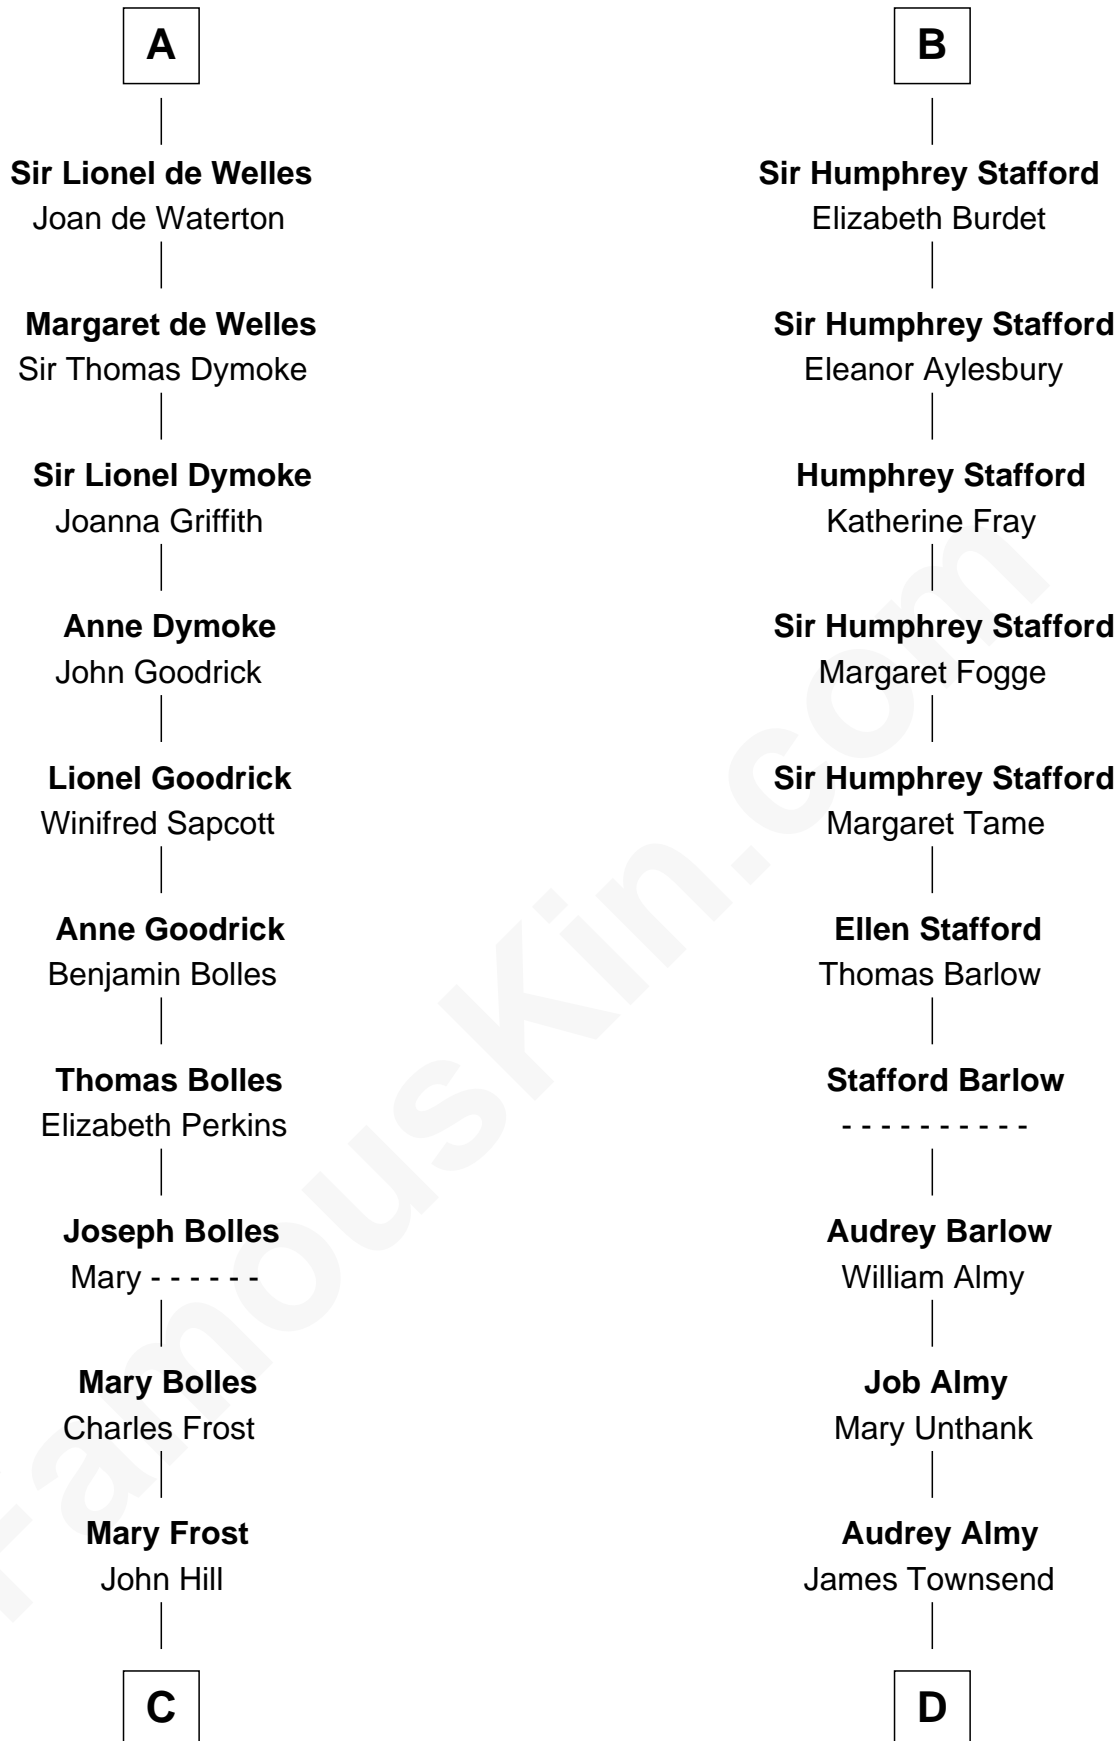

FamousKin.com Relationship Chart of

Ichabod Goodwin

27th Governor of New Hampshire

19th cousin 1 time removed of

Robert Townsend

Member of the Culper Spy Ring during the American Revolution

Sir William Longespee

Maud de St. Philibert

Sir Warin Trussell

Maud Trussell

Sir John de Hastang

Maud de Hastang

Ralph Stafford

B

C

Elisha Hill

Mary Plaisted

Hannah Hill

Dominicus Goodwin

Samuel Goodwin

Anna Thompson Gerrish

Ichabod Goodwin

27th Governor of New Hampshire