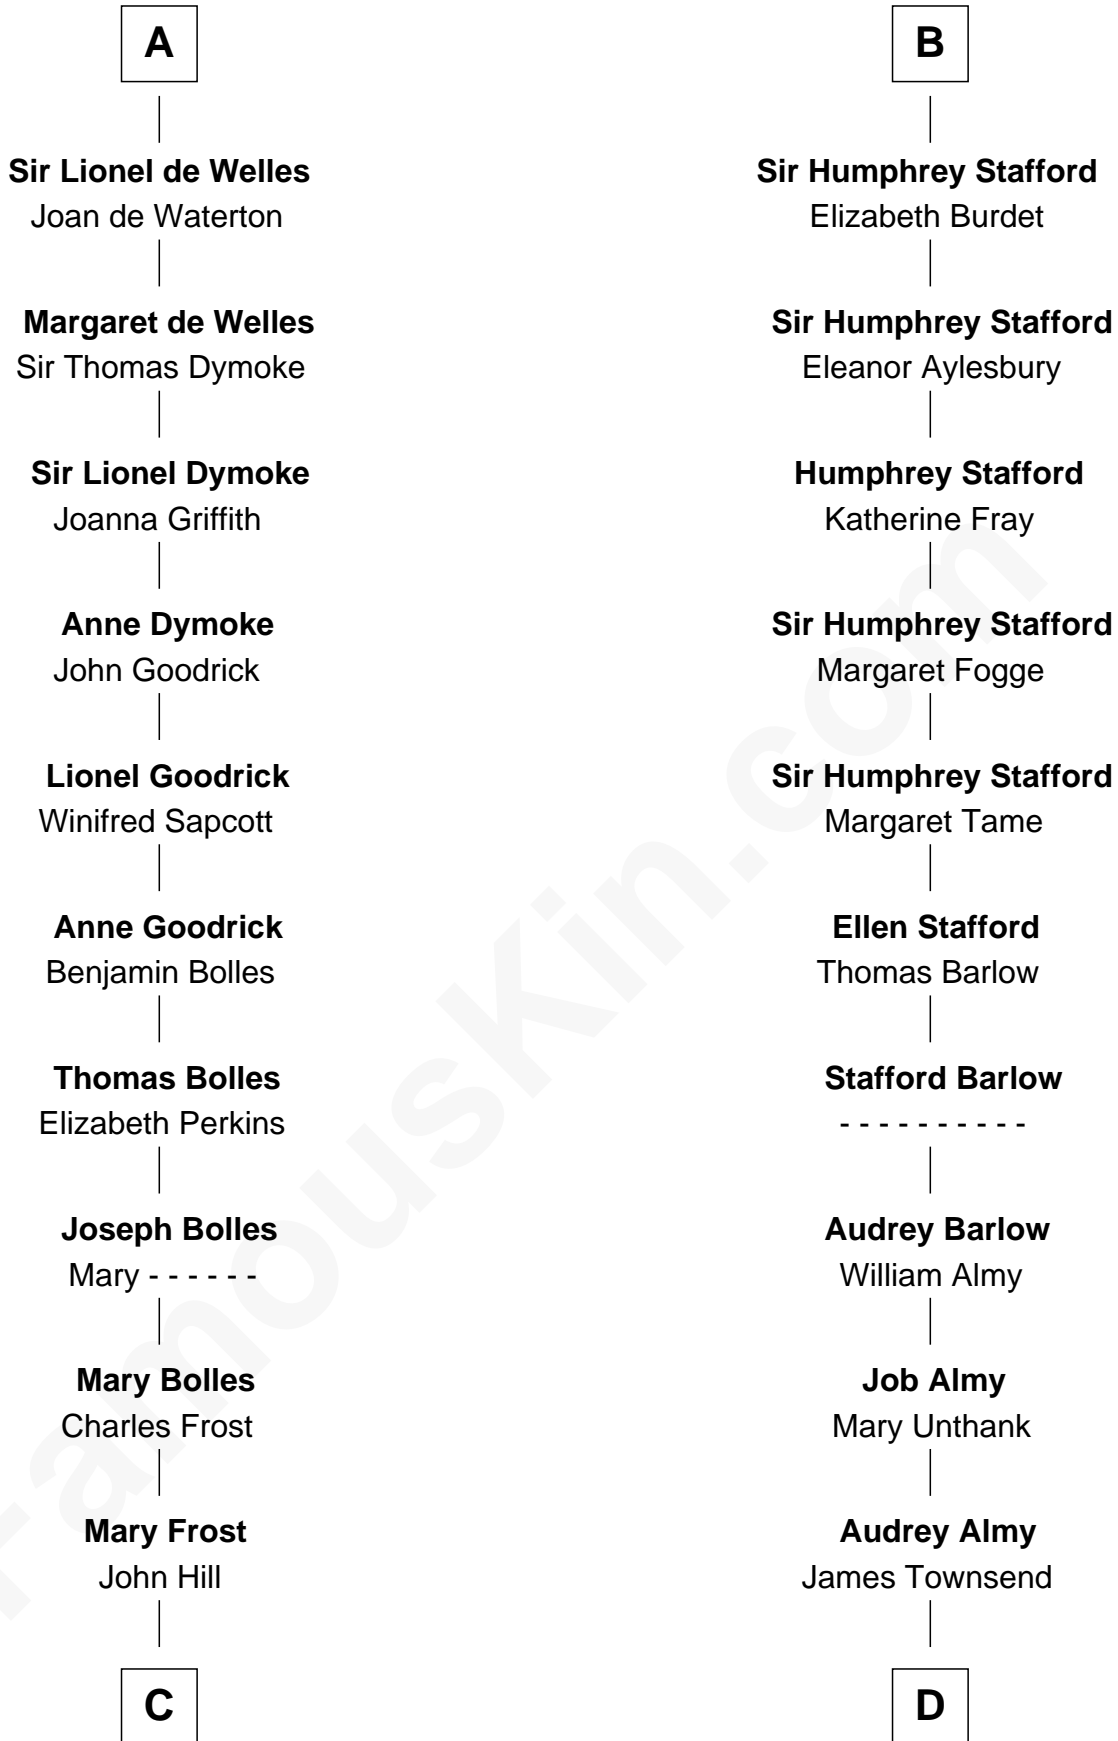

FamousKin.com Relationship Chart of

Ichabod Goodwin

27th Governor of New Hampshire

19th cousin 1 time removed of

Robert Townsend

Member of the Culper Spy Ring during the American Revolution

C

Elisha Hill

Mary Plaisted

Hannah Hill

Dominicus Goodwin

Samuel Goodwin

Anna Thompson Gerrish

Ichabod Goodwin

27th Governor of New Hampshire

D

Jacob Townsend

Phoebe Seaman

Samuel Townsend

Sarah Stoddard

Robert Townsend

Spy known as "Culper Jr."