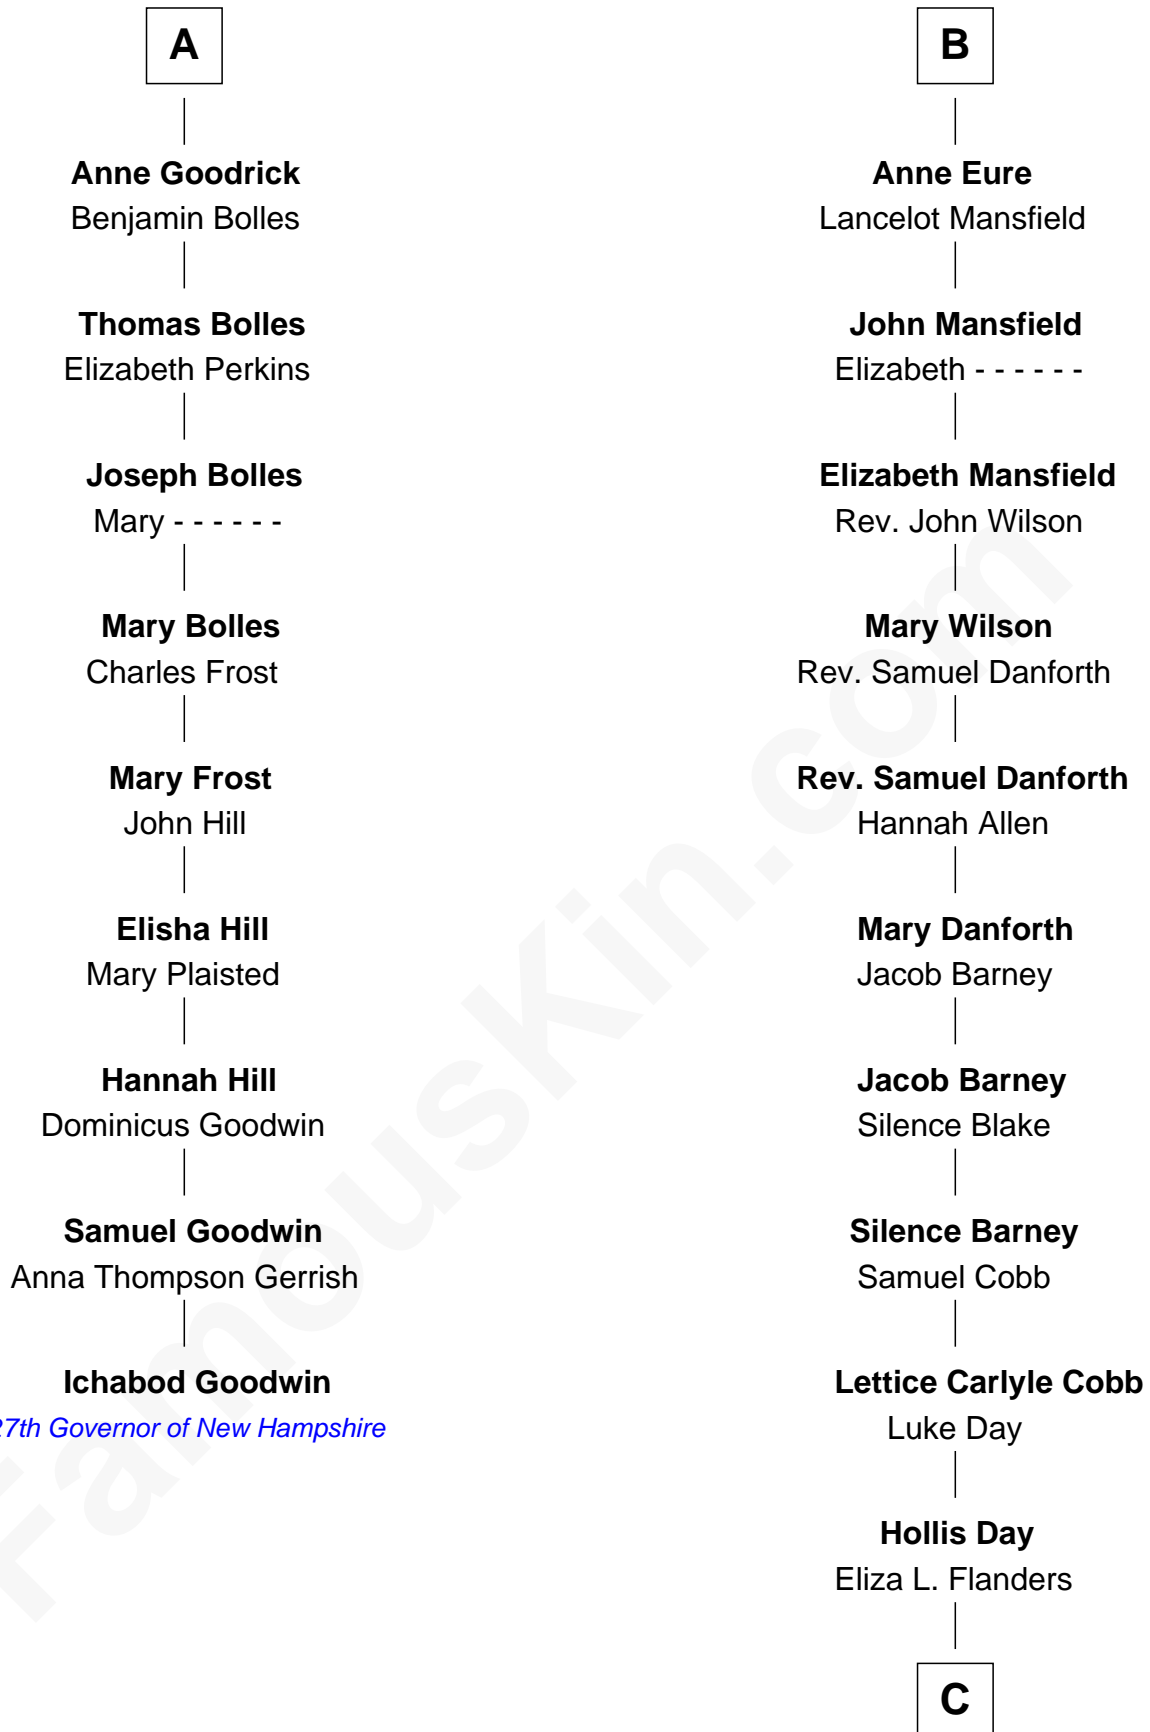

FamousKin.com Relationship Chart of

Ichabod Goodwin

27th Governor of New Hampshire

15th cousin 4 times removed of

Sandra Day O'Connor

First Female U.S. Supreme Court Justice

C

Henry Clay Day
Alice Edith Hilton

Henry R. Day
Ada Mae Wilkey

Sandra Day O'Connor
U.S. Supreme Court Justice

FamousKin.com