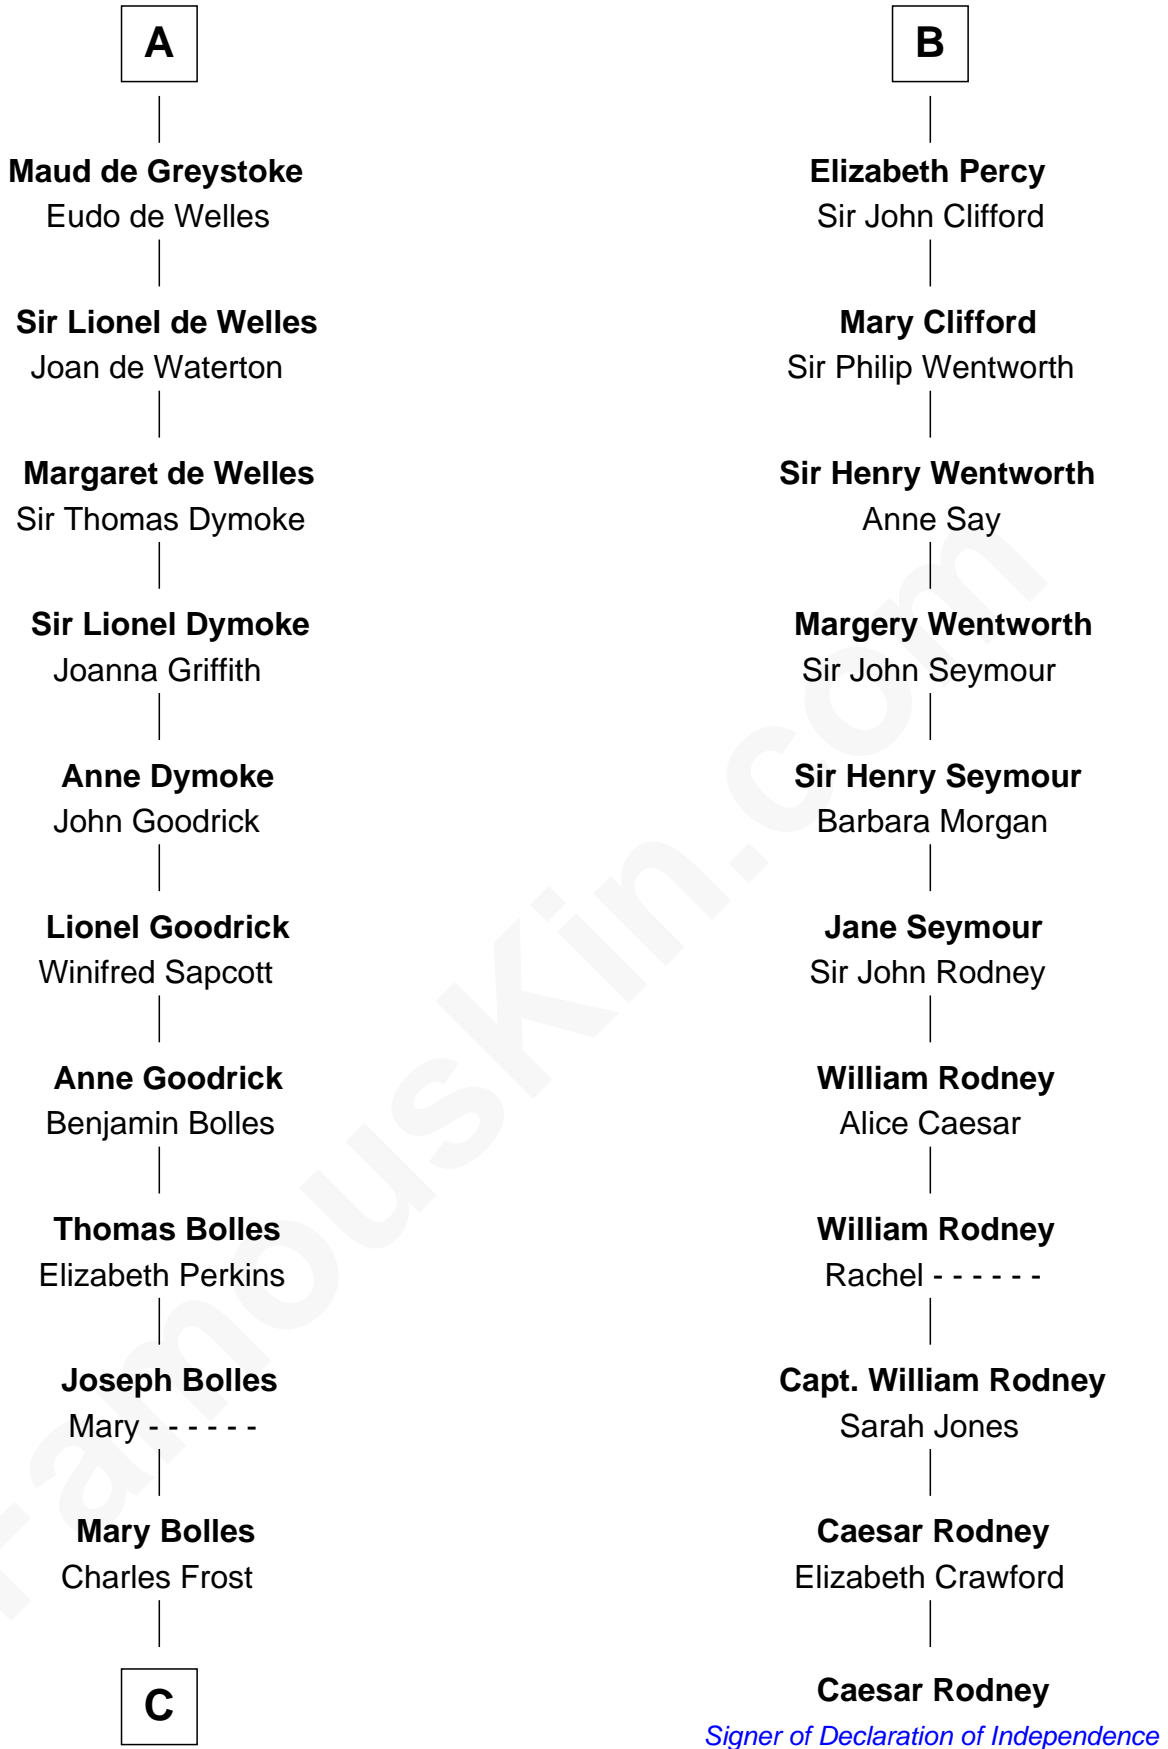

FamousKin.com Relationship Chart of

Ichabod Goodwin

27th Governor of New Hampshire

17th cousin 4 times removed of

Caesar Rodney

Signer of the Declaration of Independence

C

—
Mary Frost

John Hill

—
Elisha Hill

Mary Plaisted

—
Hannah Hill

Dominicus Goodwin

—
Samuel Goodwin

Anna Thompson Gerrish

—
Ichabod Goodwin

27th Governor of New Hampshire

FamousKin.com