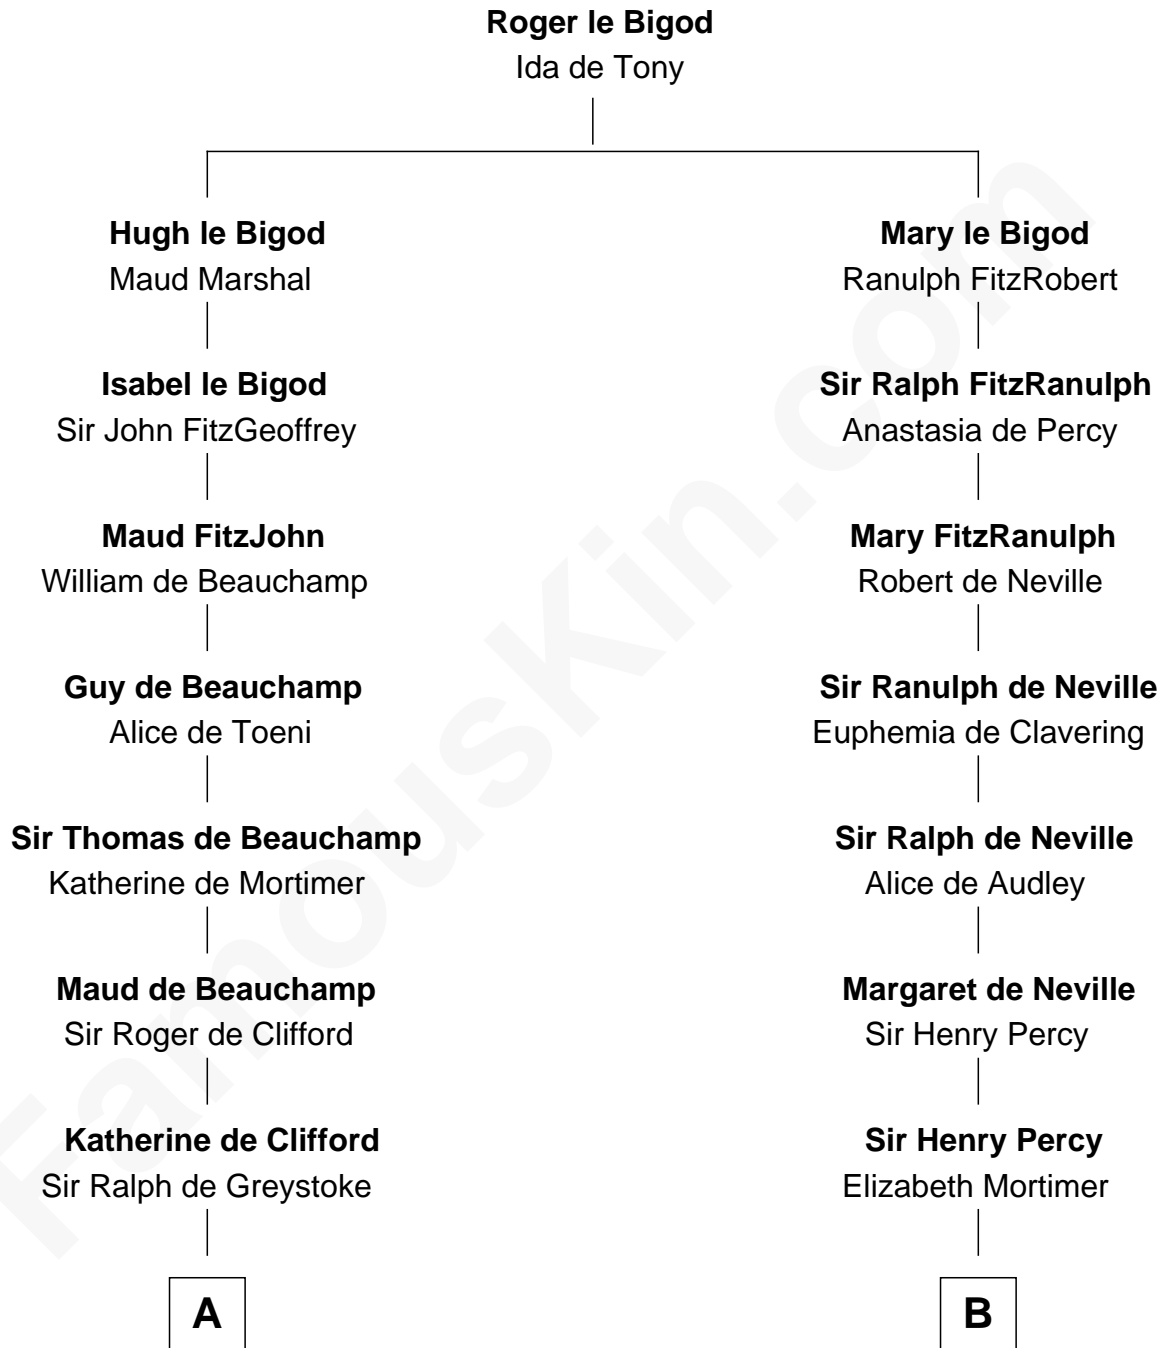

FamousKin.com Relationship Chart of

Ichabod Goodwin

27th Governor of New Hampshire

17th cousin 4 times removed of

Caesar Rodney

Signer of the Declaration of Independence

C

—
Mary Frost

John Hill

—
Elisha Hill

Mary Plaisted

—
Hannah Hill

Dominicus Goodwin

—
Samuel Goodwin

Anna Thompson Gerrish

—
Ichabod Goodwin

27th Governor of New Hampshire

FamousKin.com