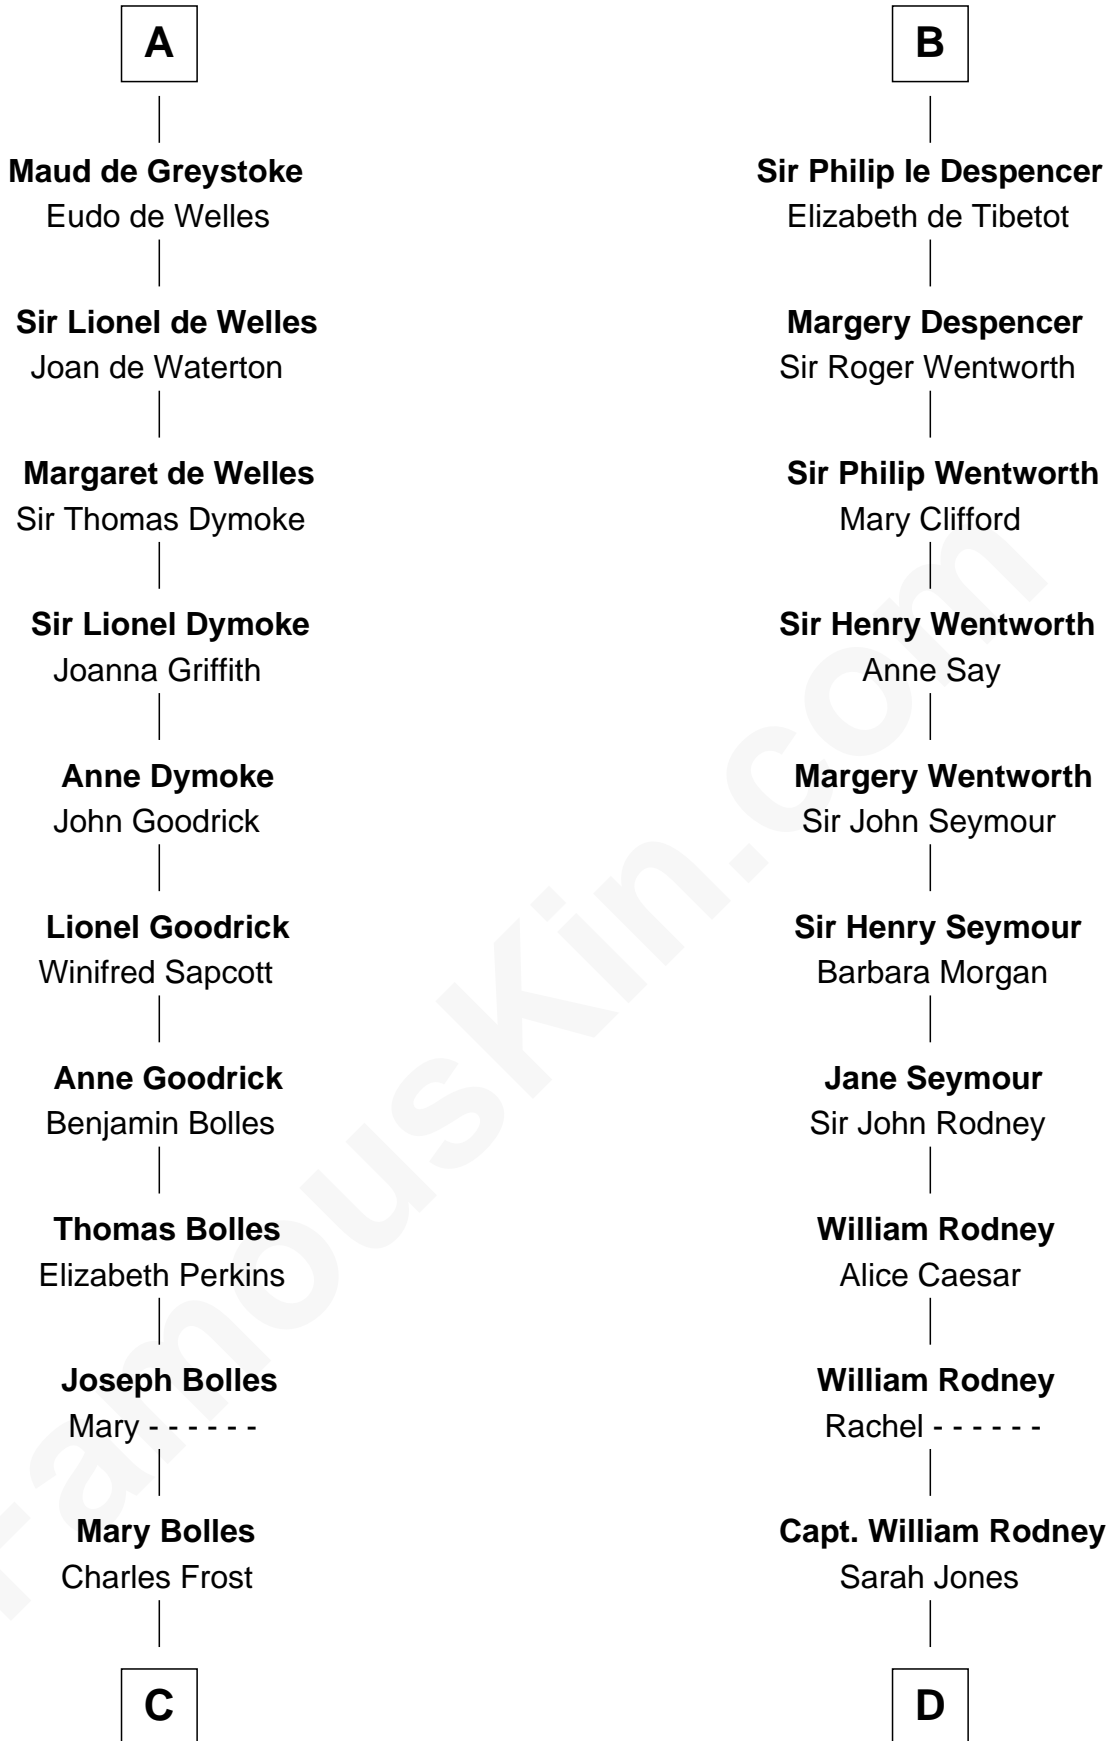

## Relationship Chart of

### Ichabod Goodwin

27th Governor of New Hampshire

18th cousin 3 times removed of

**Caesar Rodney**

Signer of the Declaration of Independence

**C**

**Mary Frost**  
John Hill

**Elisha Hill**  
Mary Plaisted

**Hannah Hill**  
Dominicus Goodwin

**Samuel Goodwin**  
Anna Thompson Gerrish

**Ichabod Goodwin**  
*27th Governor of New Hampshire*

**D**

**Caesar Rodney**  
Elizabeth Crawford

**Caesar Rodney**  
*Signer of Declaration of Independence*