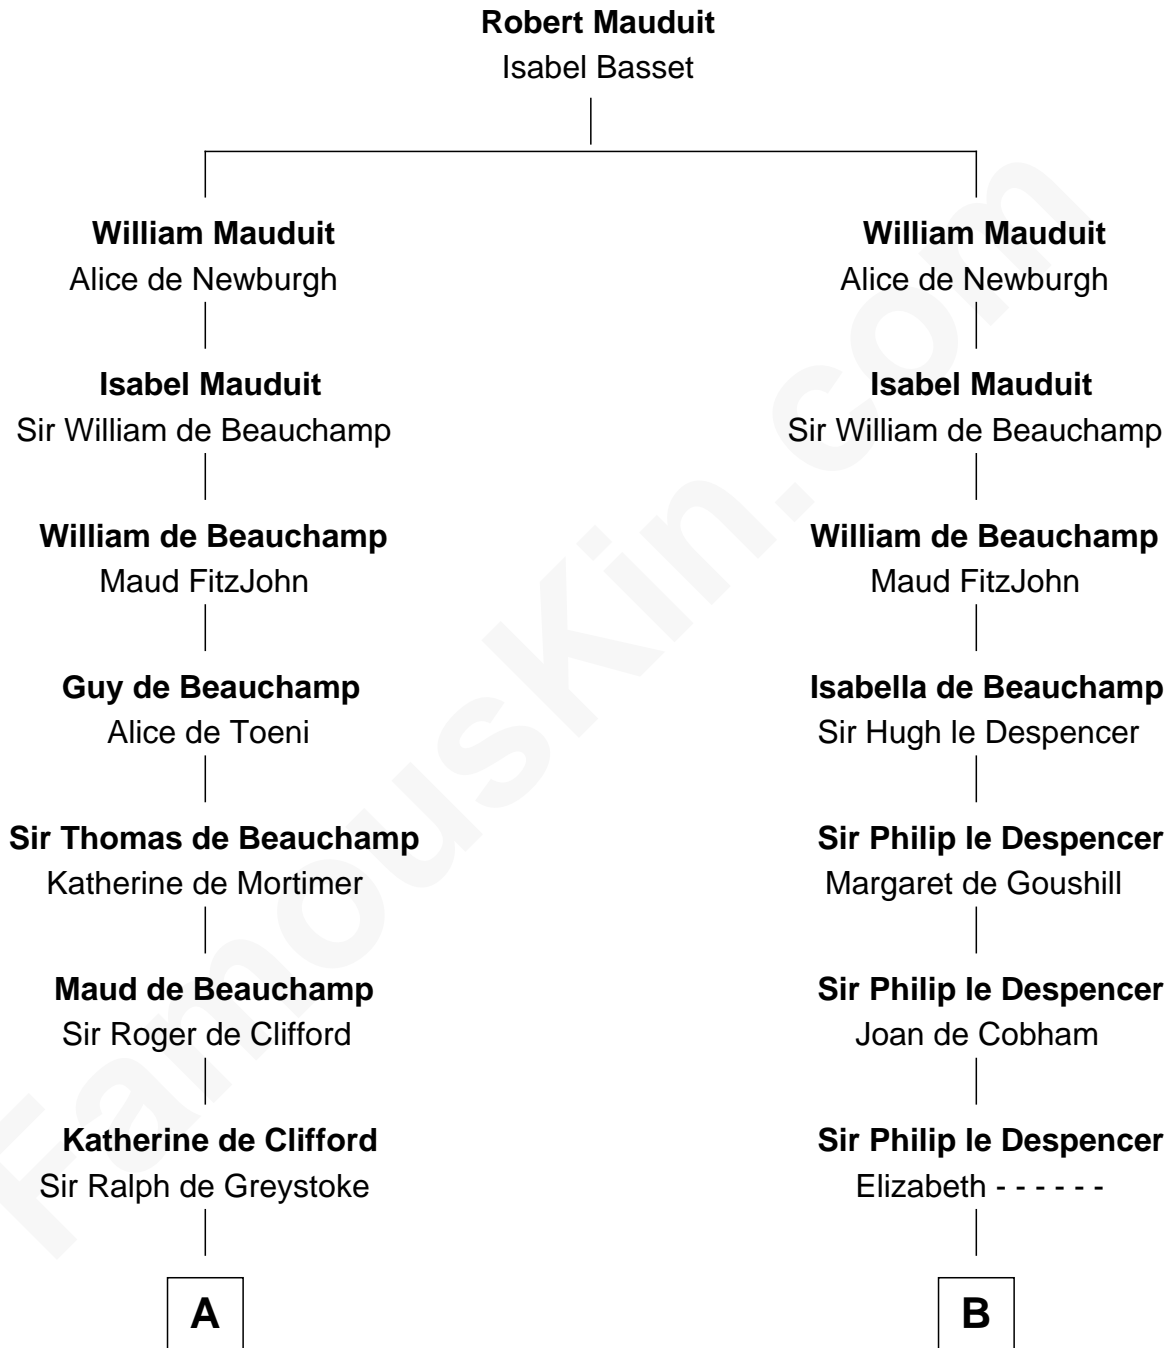

## Relationship Chart of

### Ichabod Goodwin

27th Governor of New Hampshire

18th cousin 3 times removed of

**Caesar Rodney**

Signer of the Declaration of Independence

**C**

**Mary Frost**  
John Hill

**Elisha Hill**  
Mary Plaisted

**Hannah Hill**  
Dominicus Goodwin

**Samuel Goodwin**  
Anna Thompson Gerrish

**Ichabod Goodwin**  
*27th Governor of New Hampshire*

**D**

**Caesar Rodney**  
Elizabeth Crawford

**Caesar Rodney**  
*Signer of Declaration of Independence*