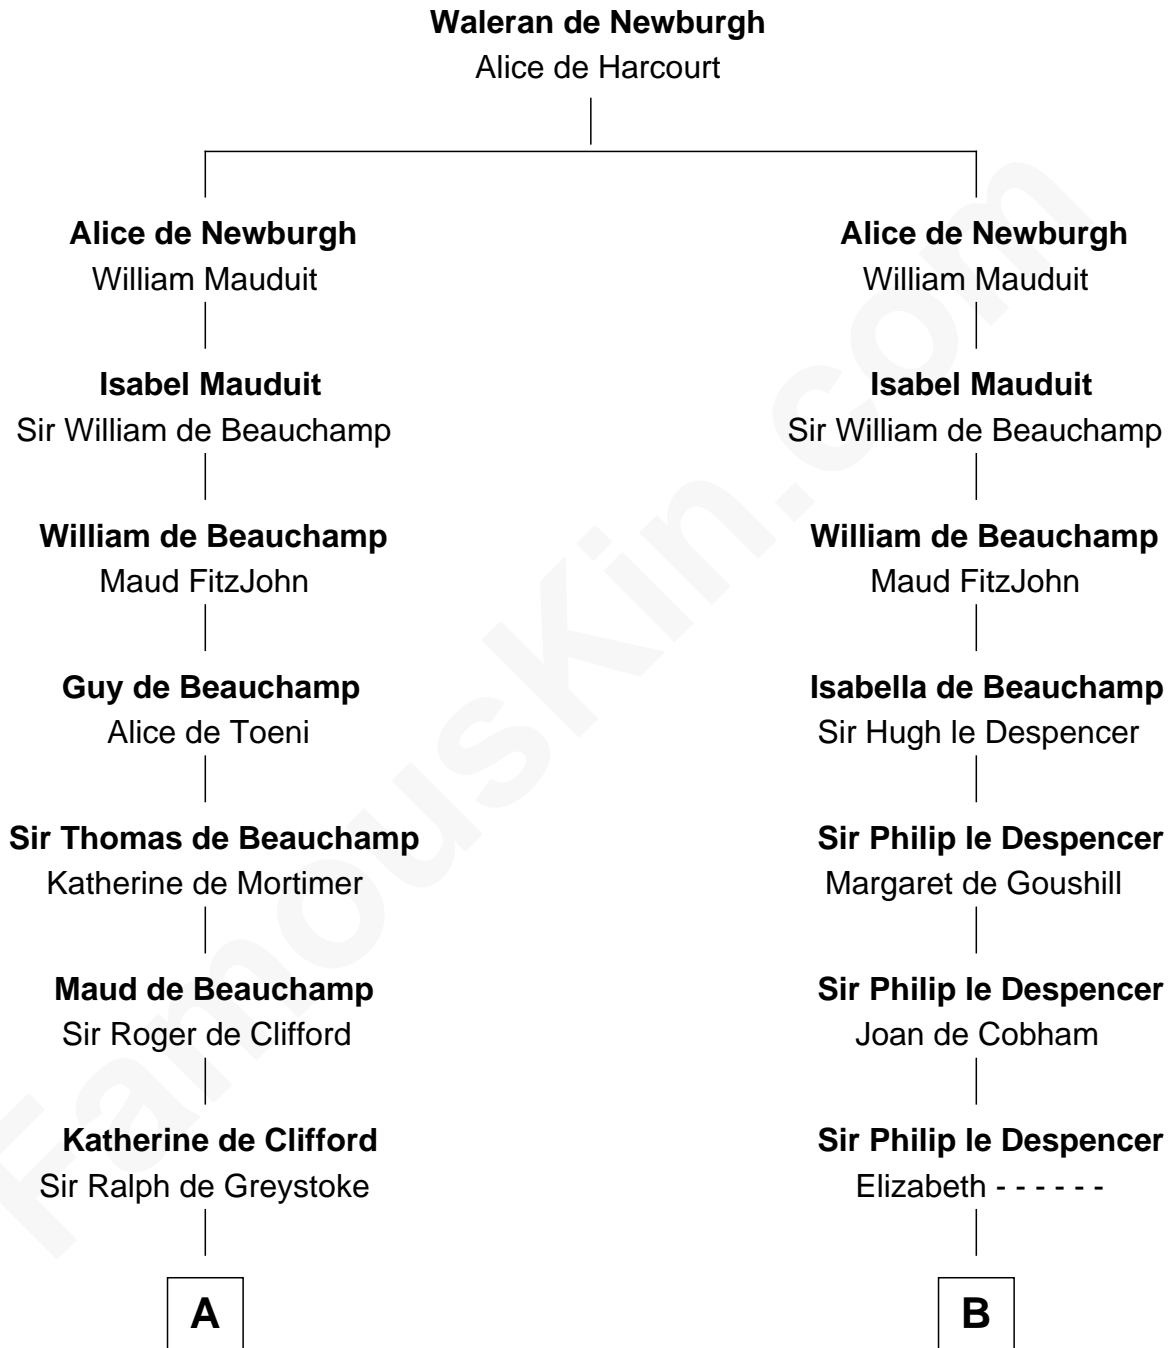

## Relationship Chart of

### Ichabod Goodwin

27th Governor of New Hampshire

18th cousin 3 times removed of

**Caesar Rodney**

Signer of the Declaration of Independence

**C**

**Mary Frost**  
John Hill

**Elisha Hill**  
Mary Plaisted

**Hannah Hill**  
Dominicus Goodwin

**Samuel Goodwin**  
Anna Thompson Gerrish

**Ichabod Goodwin**  
*27th Governor of New Hampshire*

**D**

**Caesar Rodney**  
Elizabeth Crawford

**Caesar Rodney**  
*Signer of Declaration of Independence*