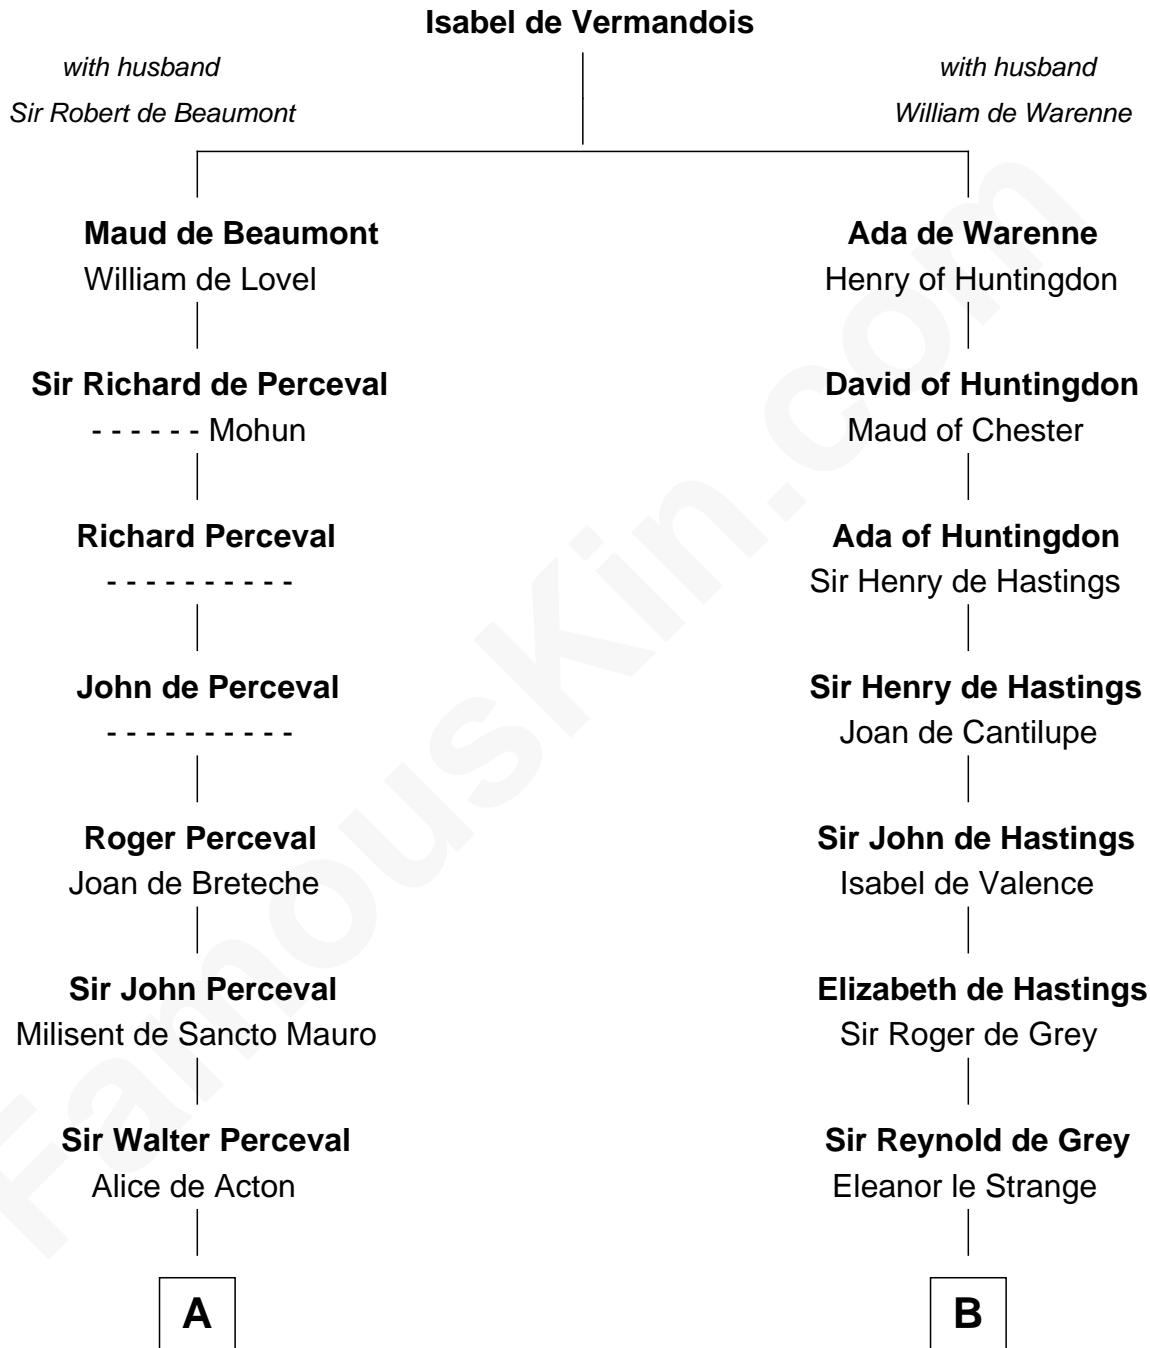

FamousKin.com Relationship Chart of

Ichabod Goodwin

27th Governor of New Hampshire

18th cousin 2 times removed of

Caesar Rodney

Signer of the Declaration of Independence

FamousKin.com