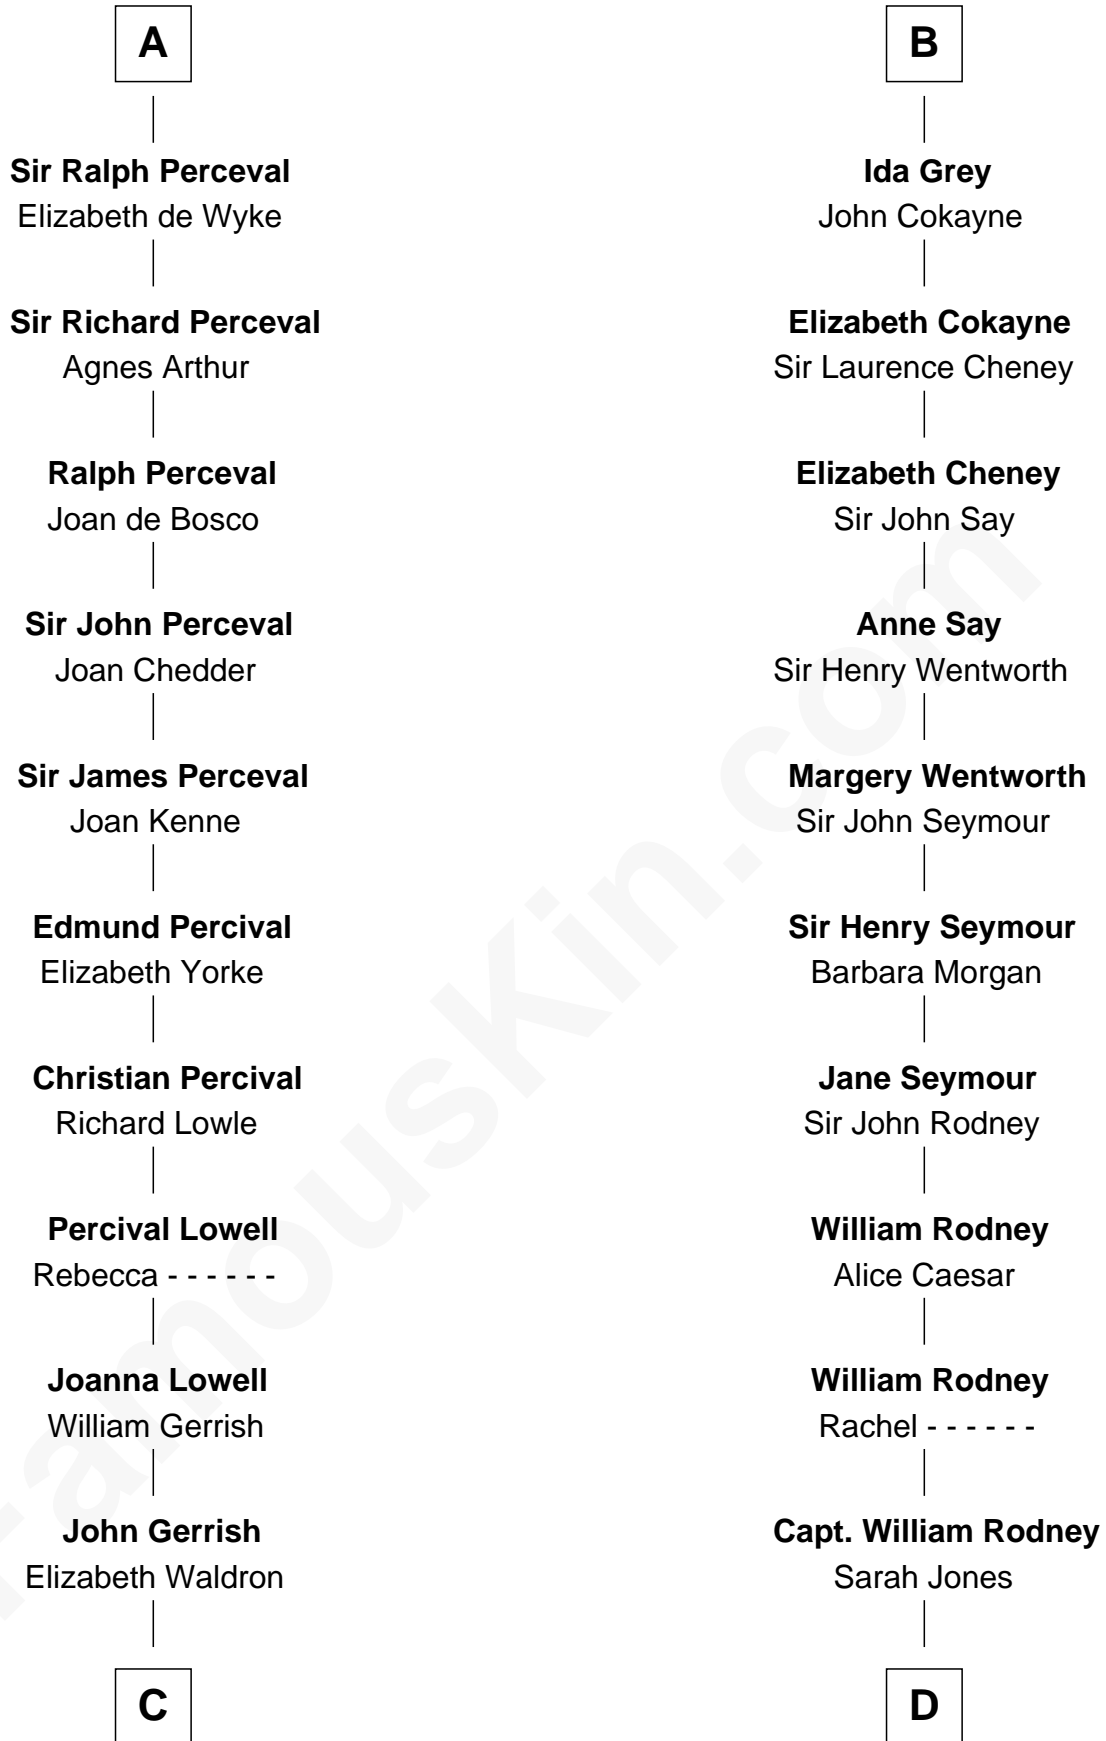

FamousKin.com Relationship Chart of

Ichabod Goodwin

27th Governor of New Hampshire

18th cousin 2 times removed of

Caesar Rodney

Signer of the Declaration of Independence

FamousKin.com