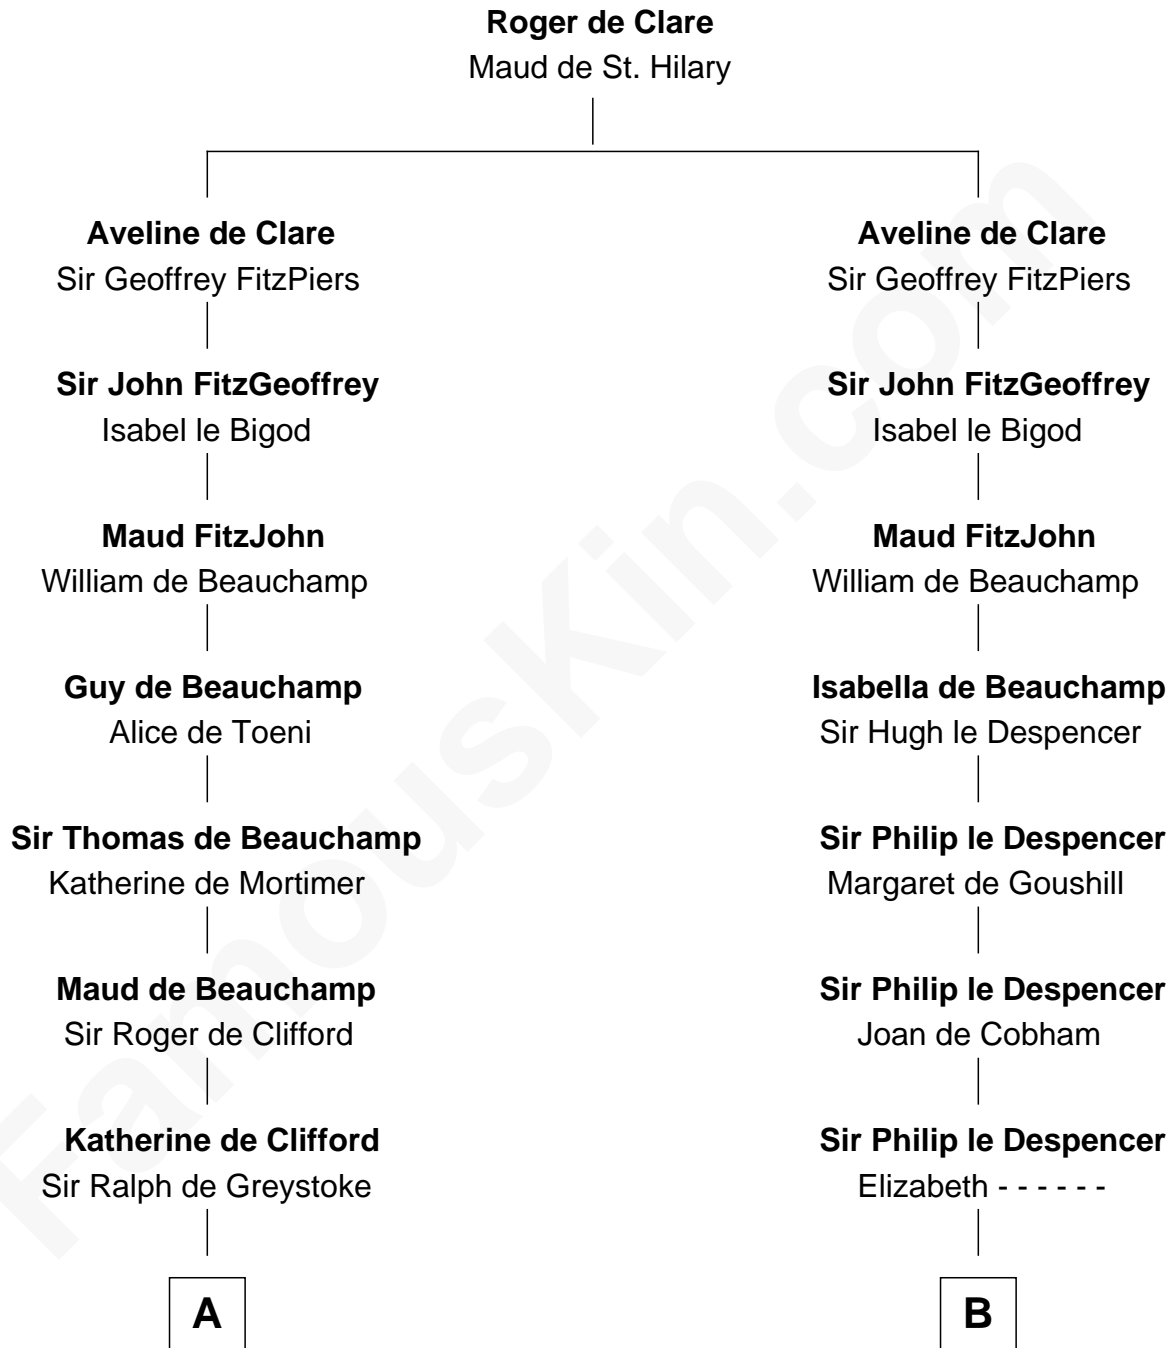

## Relationship Chart of

### Ichabod Goodwin

27th Governor of New Hampshire

18th cousin 3 times removed of

**Caesar Rodney**

Signer of the Declaration of Independence

**C**

**Mary Frost**  
John Hill

**Elisha Hill**  
Mary Plaisted

**Hannah Hill**  
Dominicus Goodwin

**Samuel Goodwin**  
Anna Thompson Gerrish

**Ichabod Goodwin**  
*27th Governor of New Hampshire*

**D**

**Caesar Rodney**  
Elizabeth Crawford

**Caesar Rodney**  
*Signer of Declaration of Independence*