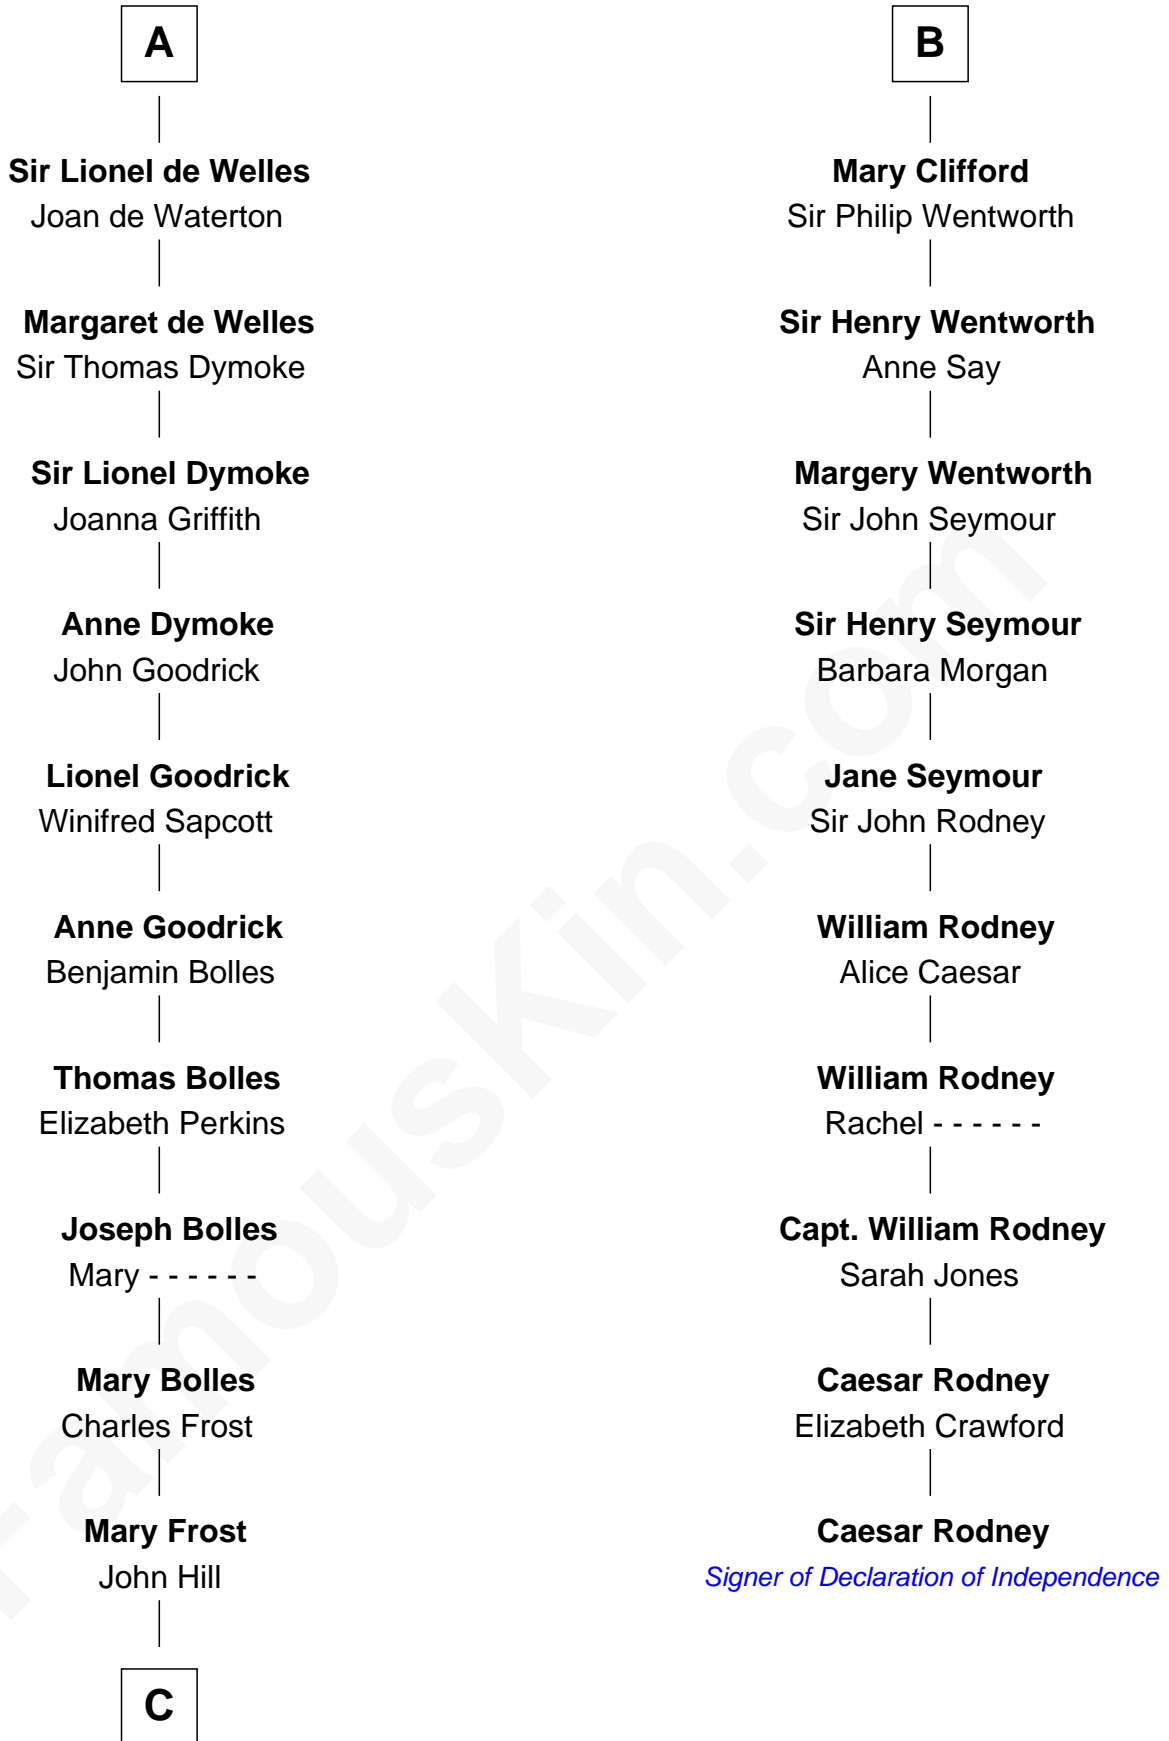

FamousKin.com Relationship Chart of

Ichabod Goodwin

27th Governor of New Hampshire

16th cousin 4 times removed of

Caesar Rodney

Signer of the Declaration of Independence

C

—
Elisha Hill

Mary Plaisted

—
Hannah Hill

Dominicus Goodwin

—
Samuel Goodwin

Anna Thompson Gerrish

—
Ichabod Goodwin

27th Governor of New Hampshire

FamousKin.com