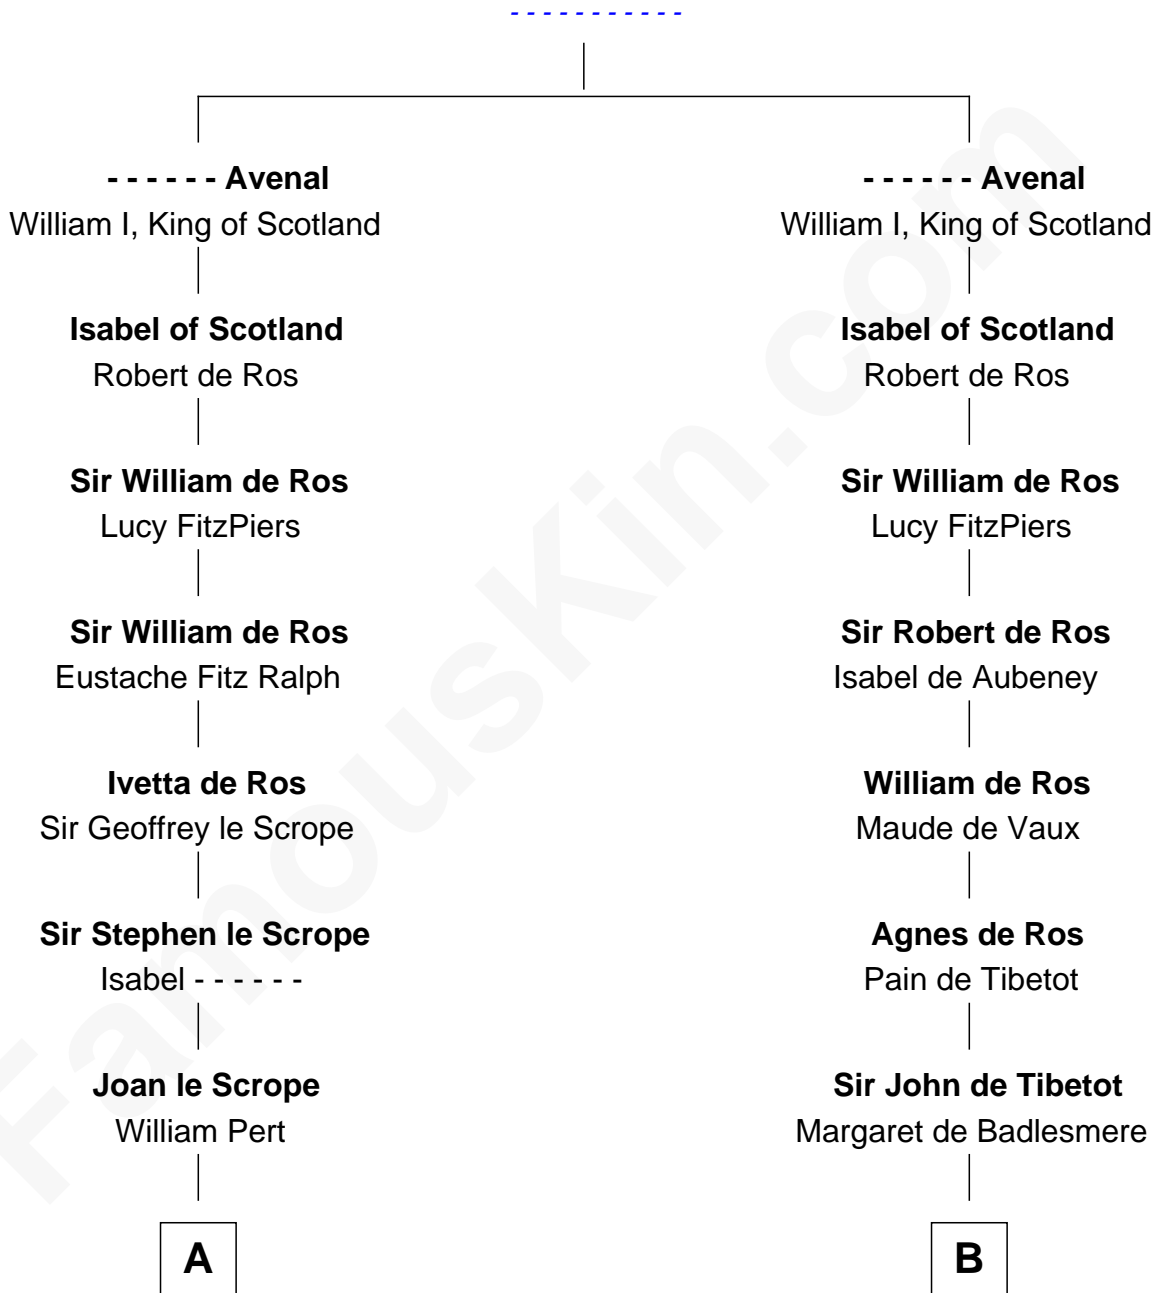

FamousKin.com Relationship Chart of

Ichabod Goodwin

27th Governor of New Hampshire

19th cousin 2 times removed of

Caesar Rodney

Signer of the Declaration of Independence

Richard Avenal

C

Mary Frost

John Hill

Elisha Hill

Mary Plaisted

Hannah Hill

Dominicus Goodwin

Samuel Goodwin

Anna Thompson Gerrish

Ichabod Goodwin

27th Governor of New Hampshire

D

Capt. William Rodney

Sarah Jones

Caesar Rodney

Elizabeth Crawford

Caesar Rodney