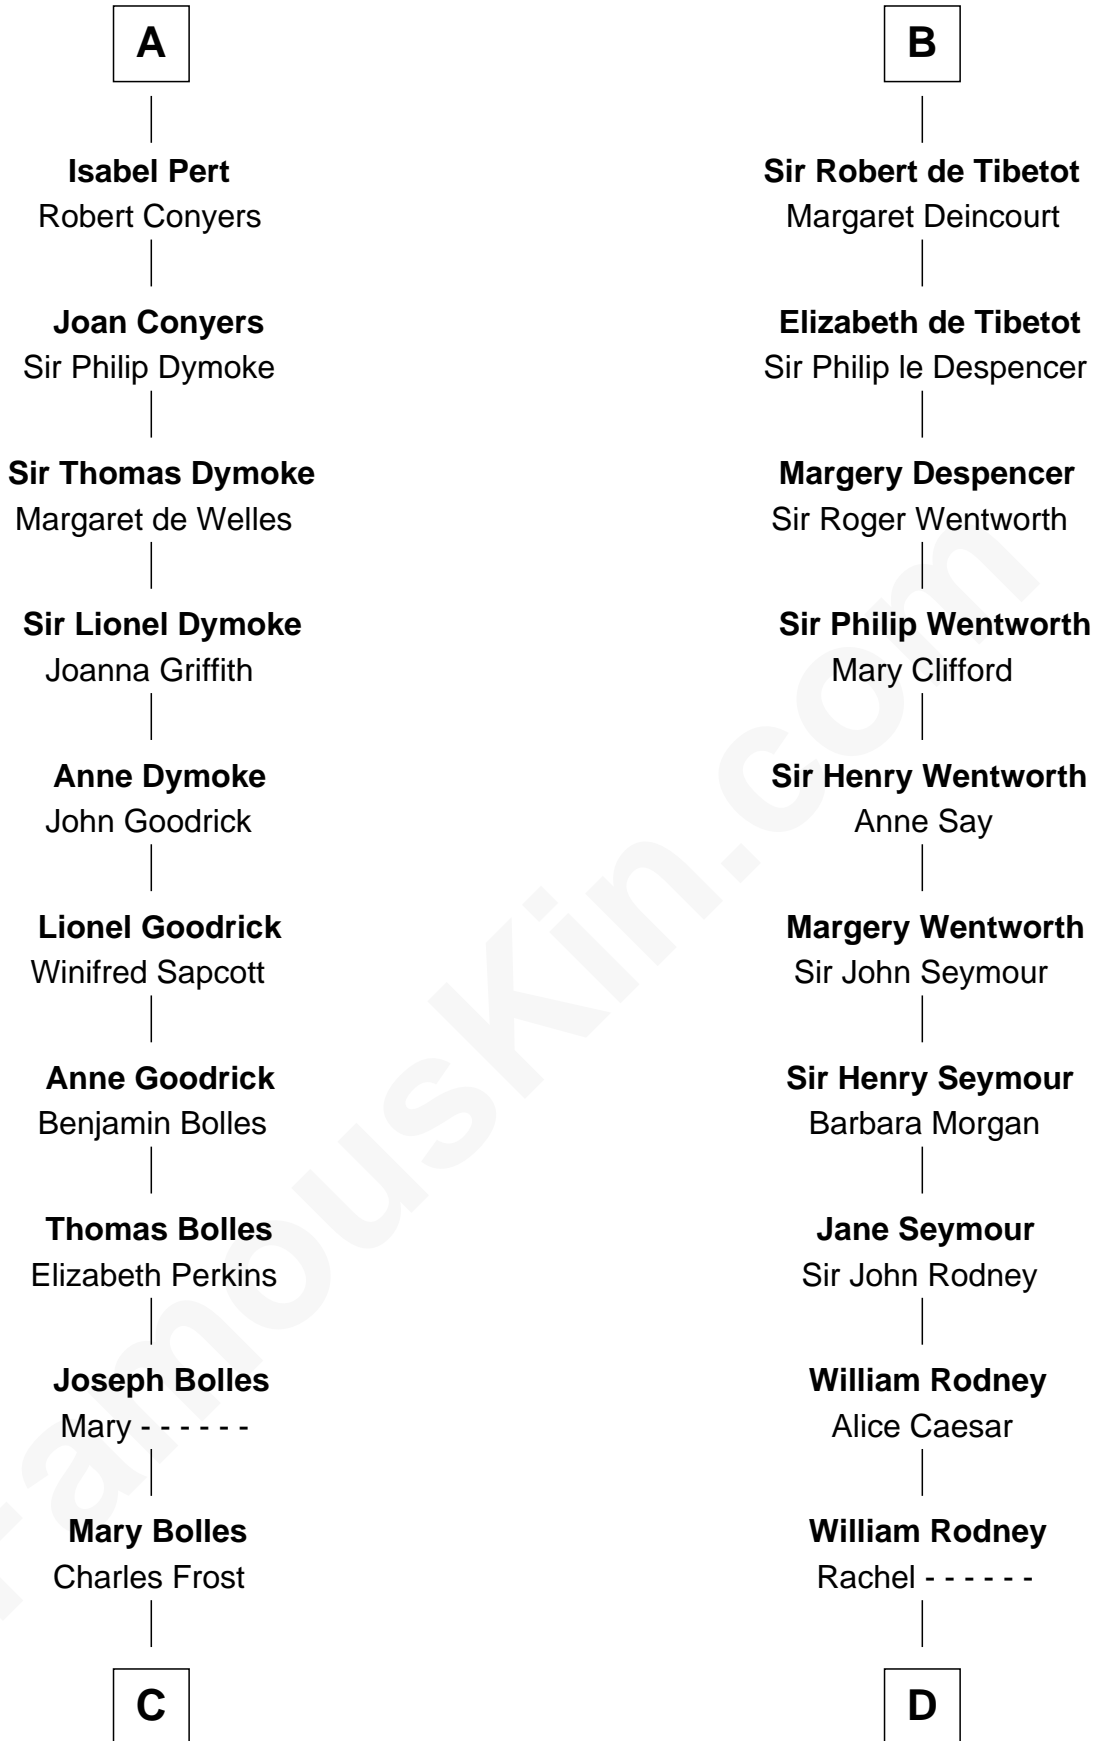

FamousKin.com Relationship Chart of

Ichabod Goodwin

27th Governor of New Hampshire

19th cousin 2 times removed of

Caesar Rodney

Signer of the Declaration of Independence

Richard Avenal

C

Mary Frost

John Hill

Elisha Hill

Mary Plaisted

Hannah Hill

Dominicus Goodwin

Samuel Goodwin

Anna Thompson Gerrish

Ichabod Goodwin

27th Governor of New Hampshire

D

Capt. William Rodney

Sarah Jones

Caesar Rodney

Elizabeth Crawford

Caesar Rodney