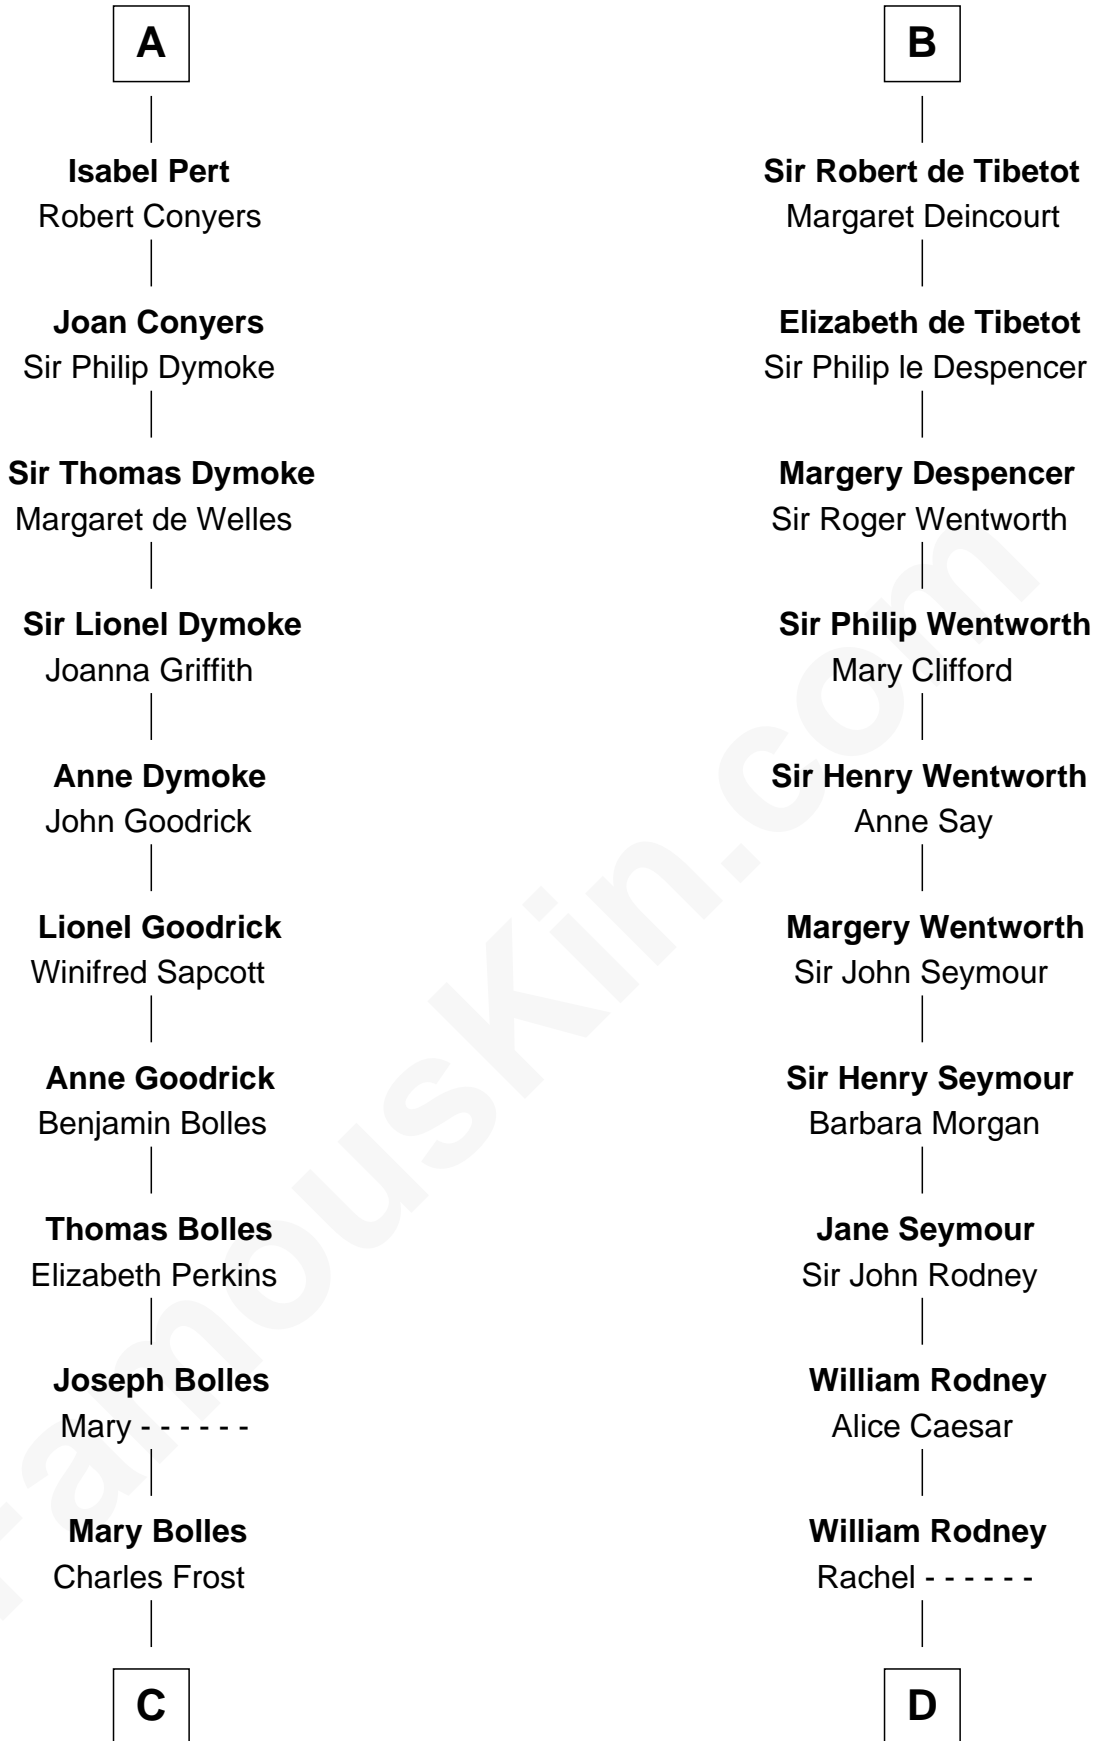

FamousKin.com

Relationship Chart of

Ichabod Goodwin

27th Governor of New Hampshire

19th cousin 2 times removed of

Caesar Rodney

Signer of the Declaration of Independence

C

Mary Frost

John Hill

Elisha Hill

Mary Plaisted

Hannah Hill

Dominicus Goodwin

Samuel Goodwin

Anna Thompson Gerrish

Ichabod Goodwin

27th Governor of New Hampshire

D

Capt. William Rodney

Sarah Jones

Caesar Rodney

Elizabeth Crawford

Caesar Rodney