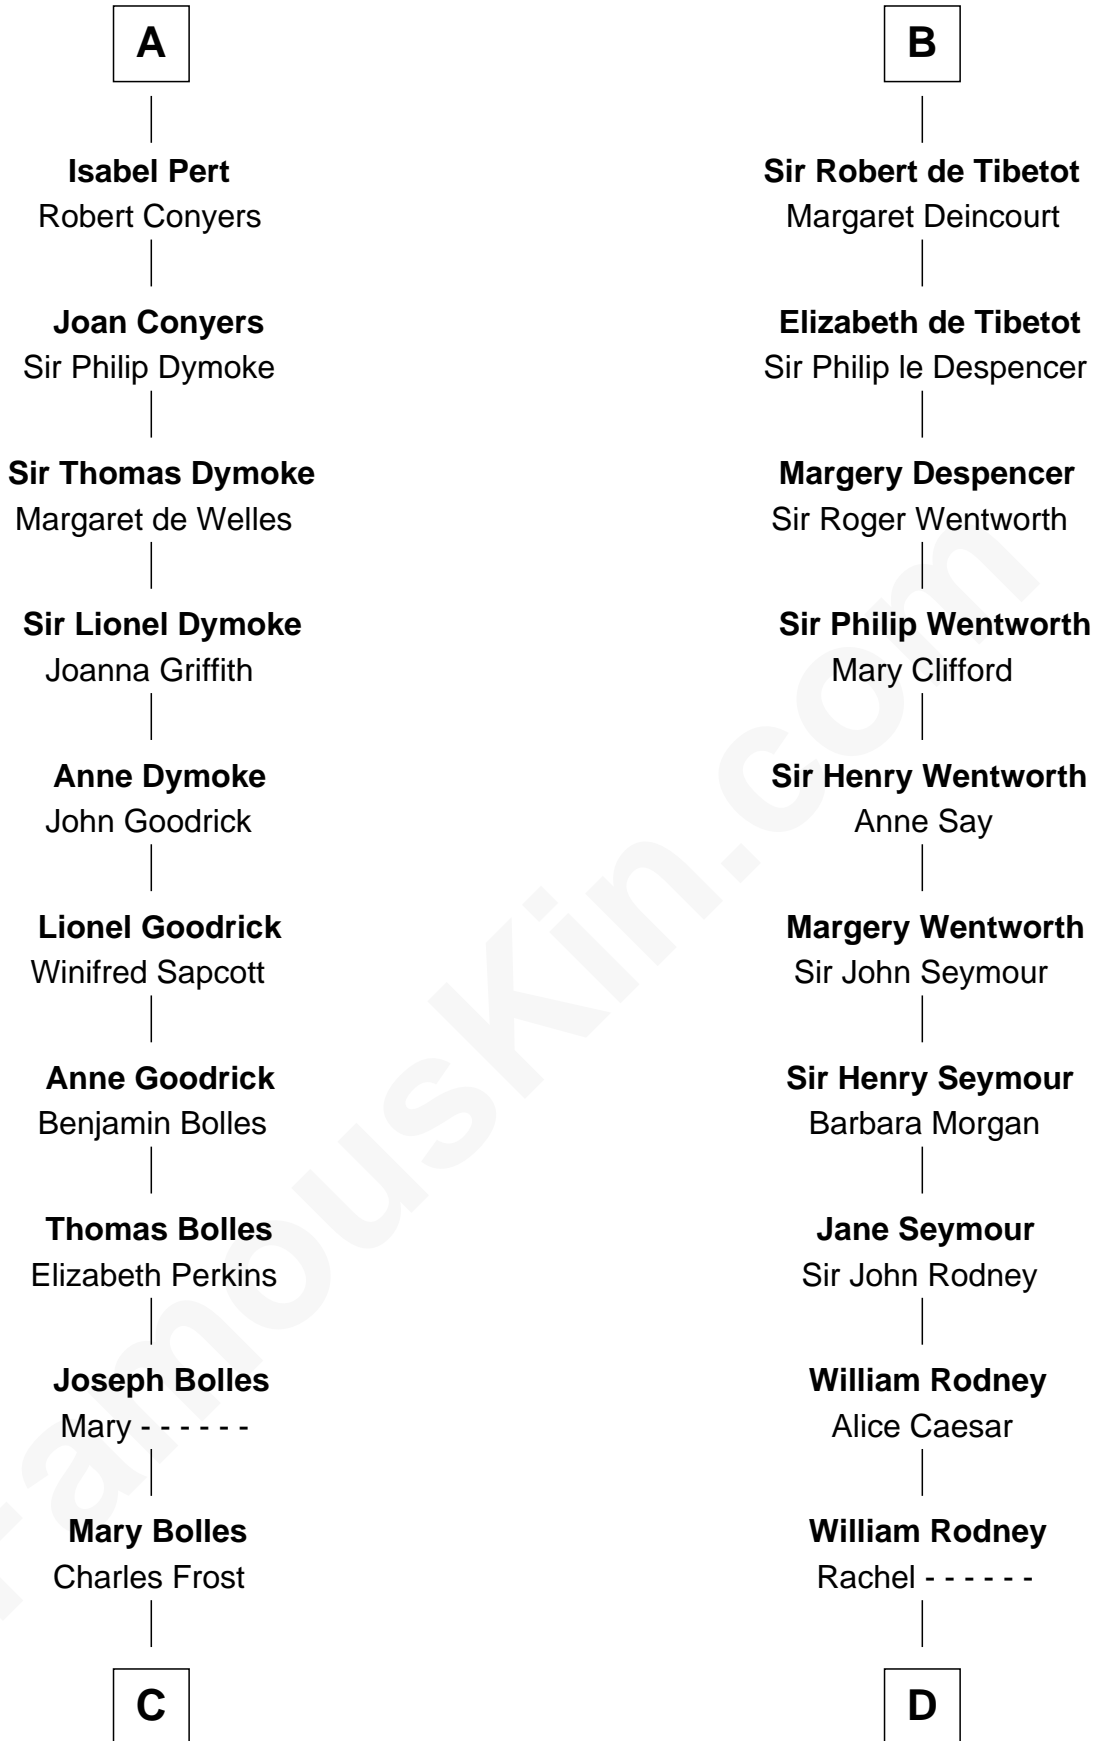

FamousKin.com

Relationship Chart of

Ichabod Goodwin

27th Governor of New Hampshire

19th cousin 2 times removed of

Caesar Rodney

Signer of the Declaration of Independence

William Trusbut

C

Mary Frost

John Hill

Elisha Hill

Mary Plaisted

Hannah Hill

Dominicus Goodwin

Samuel Goodwin

Anna Thompson Gerrish

Ichabod Goodwin

27th Governor of New Hampshire

D

Capt. William Rodney

Sarah Jones

Caesar Rodney

Elizabeth Crawford