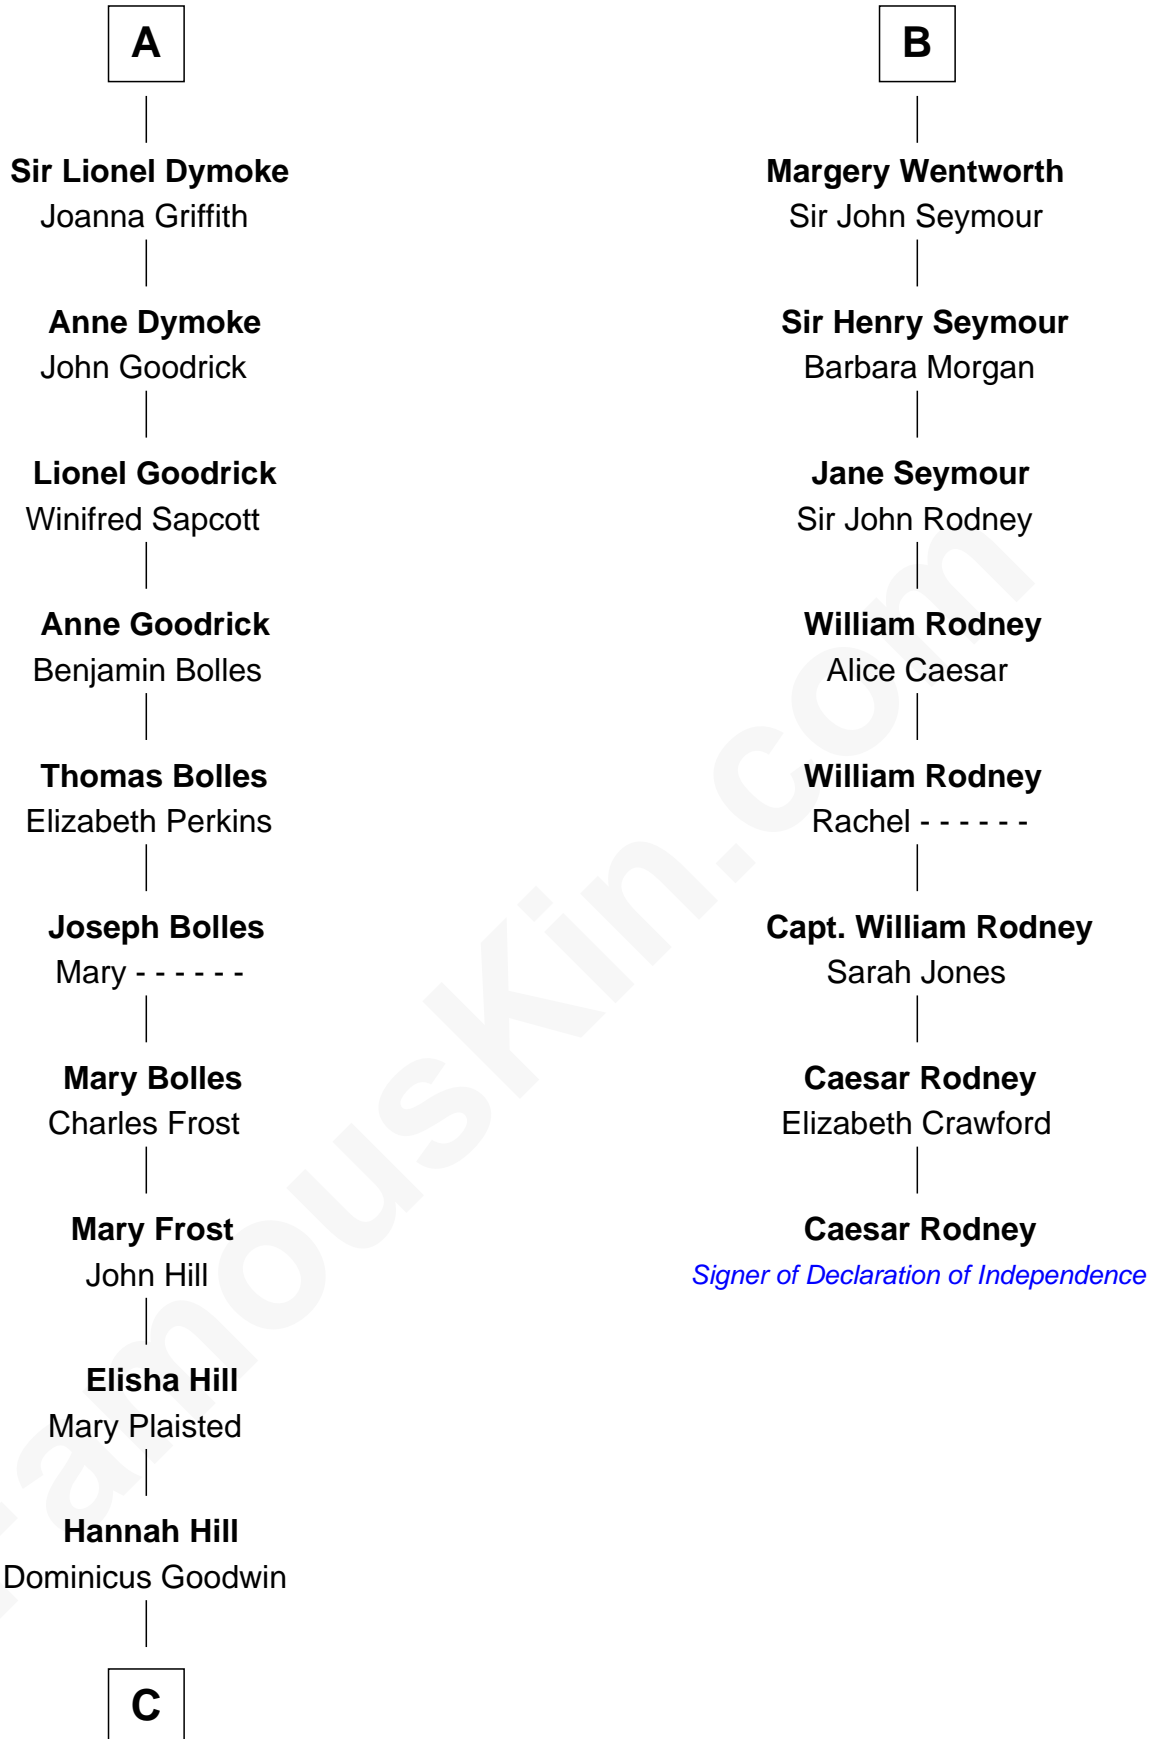

FamousKin.com

Relationship Chart of

Ichabod Goodwin

27th Governor of New Hampshire

14th cousin 4 times removed of

Caesar Rodney

Signer of the Declaration of Independence

C

—
Samuel Goodwin
Anna Thompson Gerrish

—
Ichabod Goodwin
27th Governor of New Hampshire

FamousKin.com