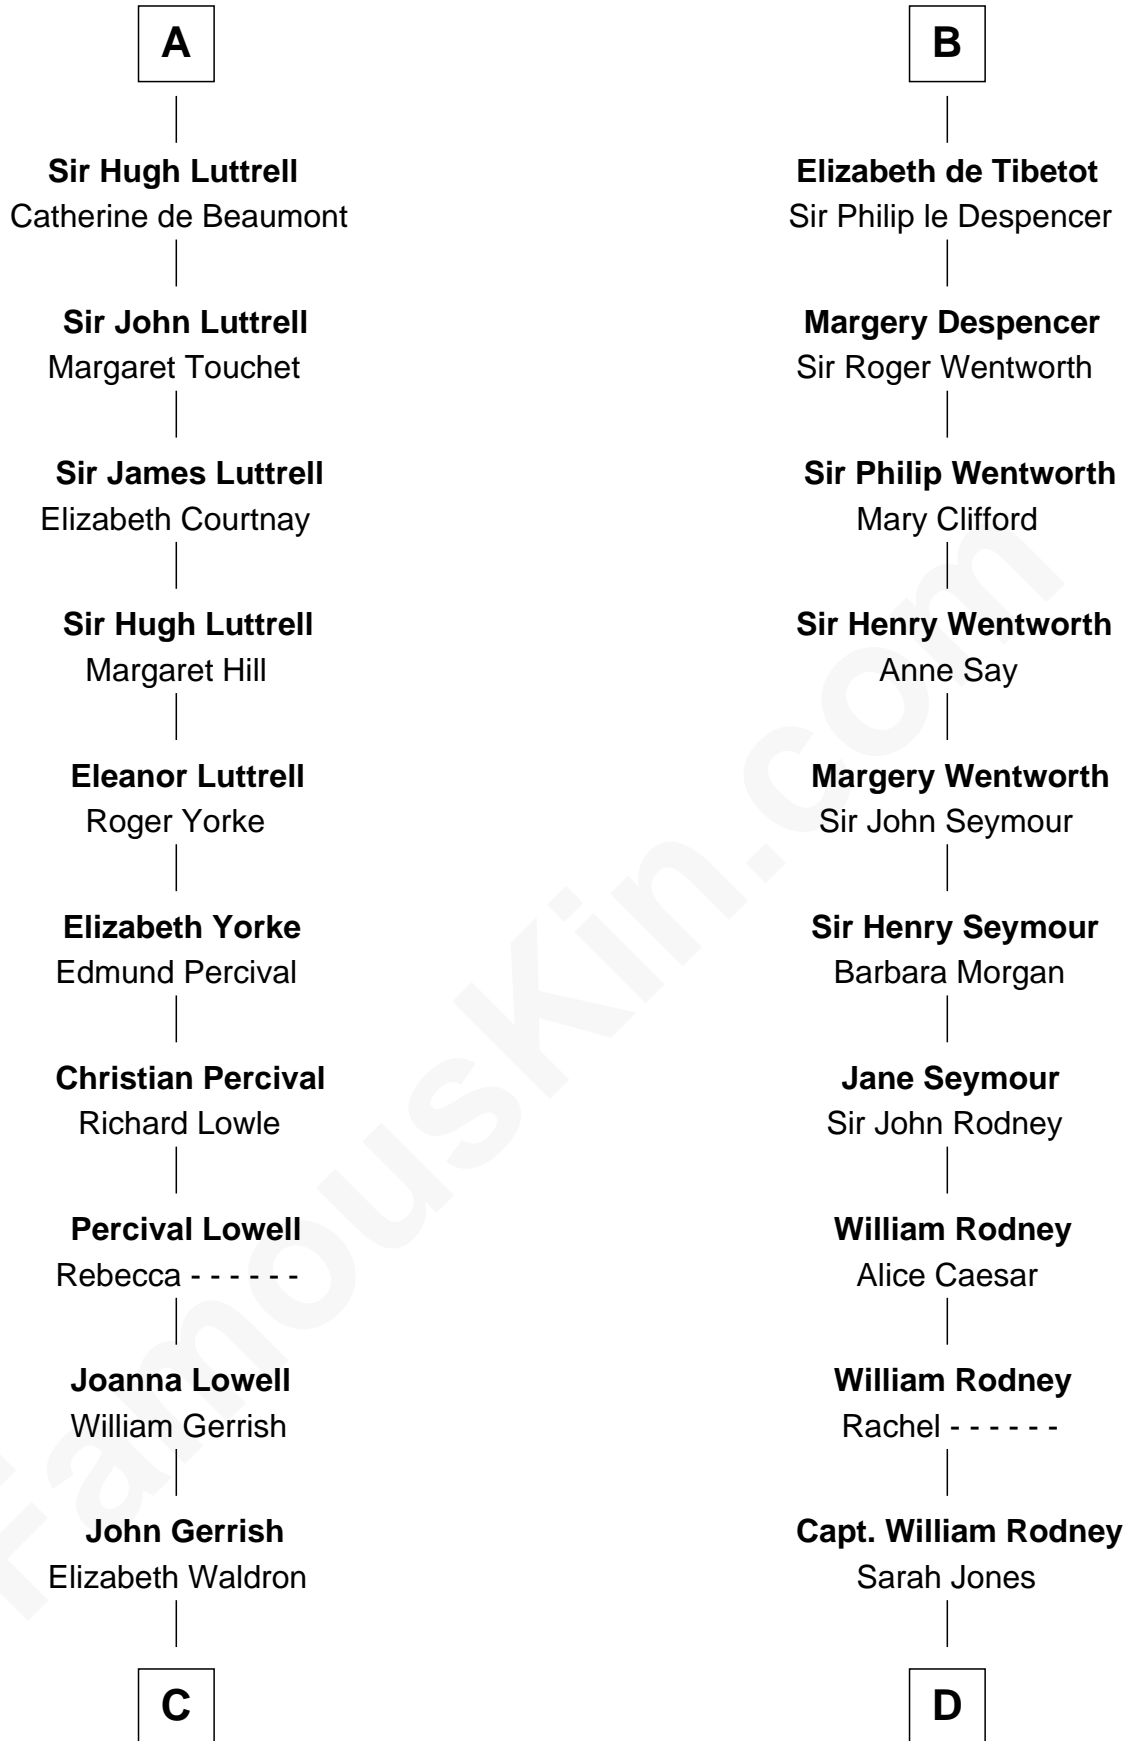

FamousKin.com Relationship Chart of

Ichabod Goodwin

27th Governor of New Hampshire

18th cousin 2 times removed of

Caesar Rodney

Signer of the Declaration of Independence

FamousKin.com