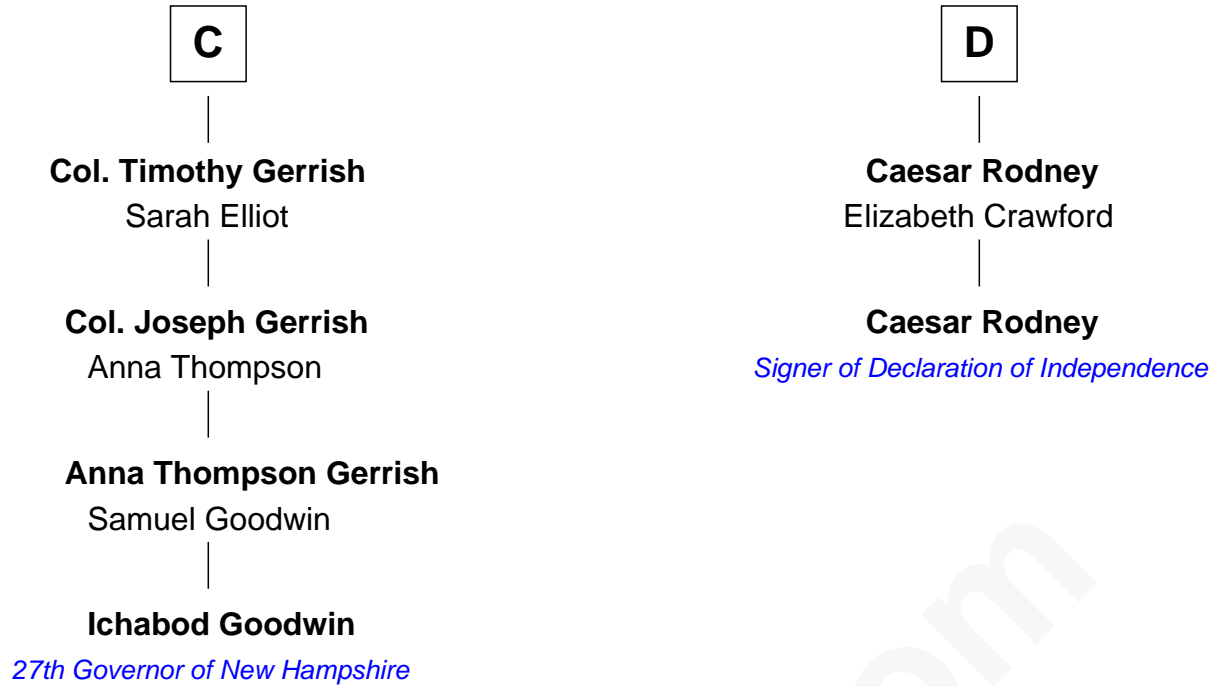

FamousKin.com Relationship Chart of

Ichabod Goodwin

27th Governor of New Hampshire

18th cousin 2 times removed of

Caesar Rodney

Signer of the Declaration of Independence

FamousKin.com