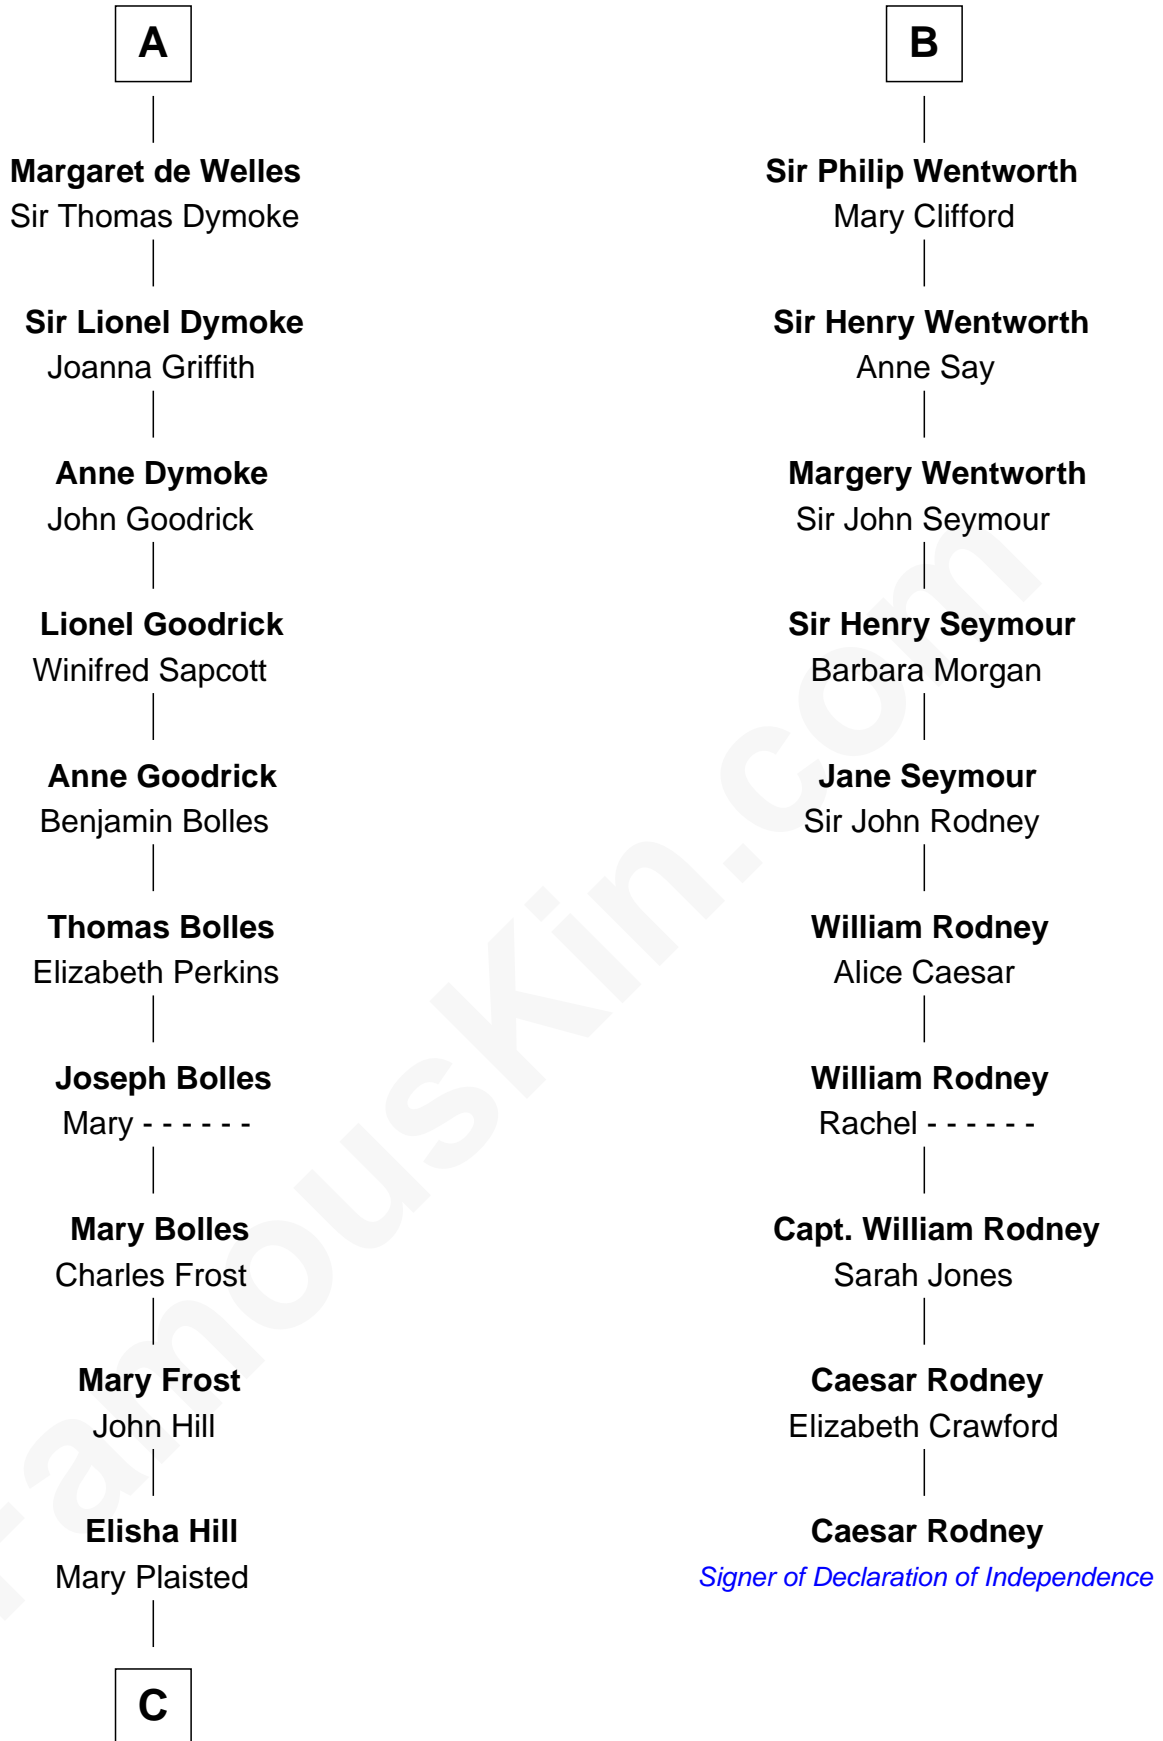

FamousKin.com

Relationship Chart of

Ichabod Goodwin

27th Governor of New Hampshire

16th cousin 3 times removed of

Caesar Rodney

Signer of the Declaration of Independence

C

Hannah Hill
Dominicus Goodwin

Samuel Goodwin
Anna Thompson Gerrish

Ichabod Goodwin
27th Governor of New Hampshire

FamousKin.com