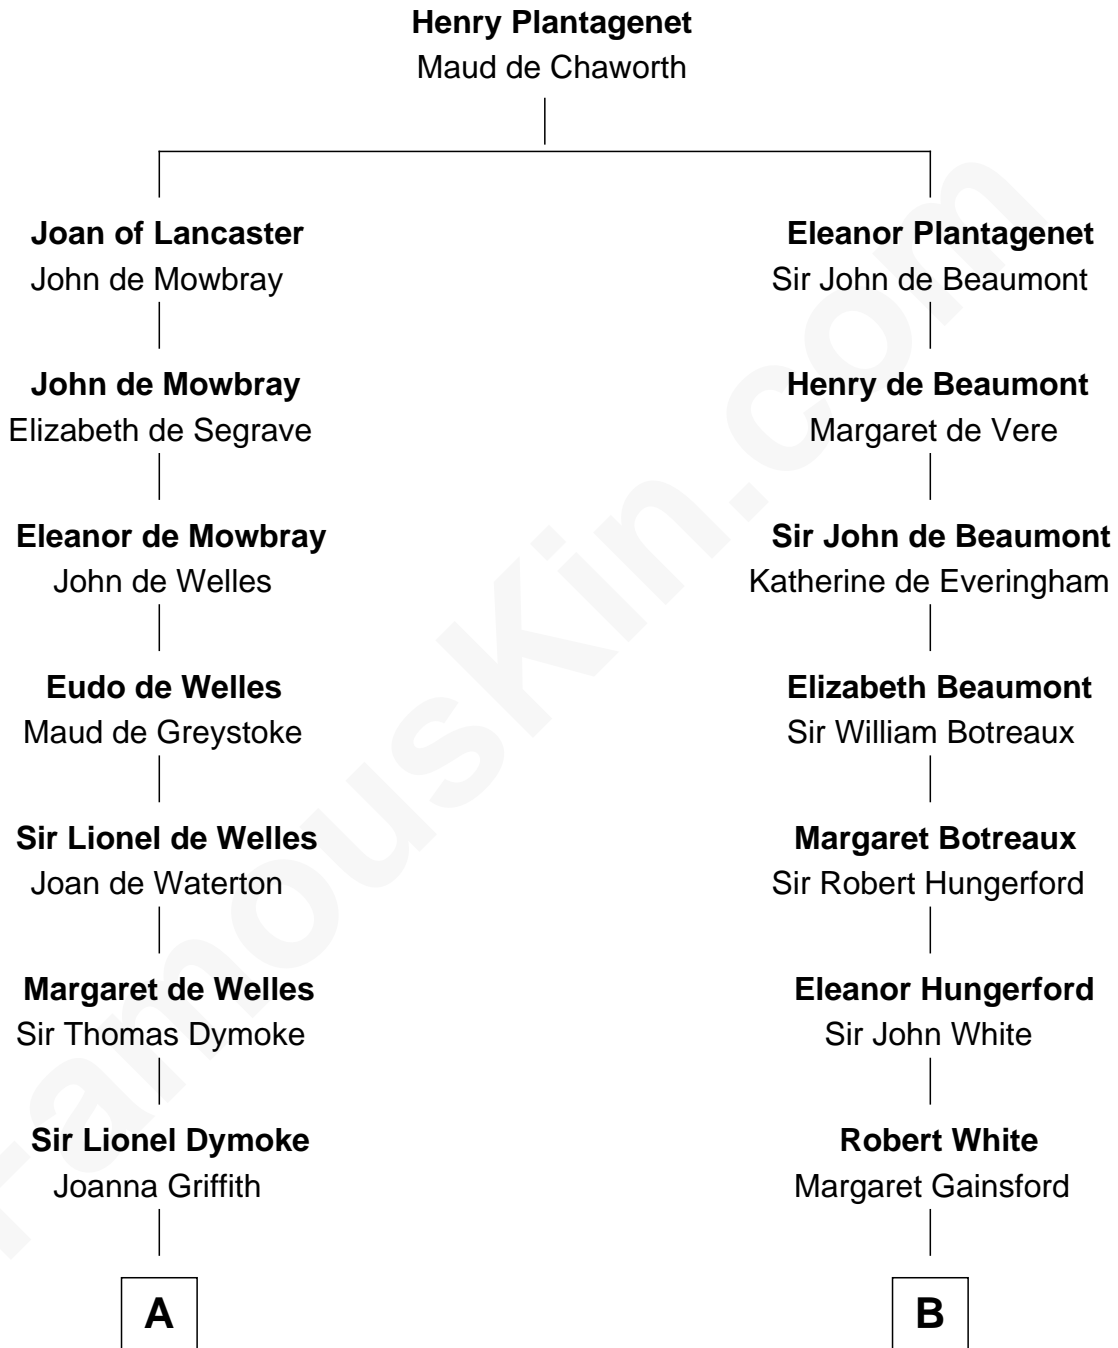

FamousKin.com Relationship Chart of

Ichabod Goodwin

27th Governor of New Hampshire

17th cousin 1 time removed of

Sir Charles Tupper

6th Prime Minister of Canada

C

Rev. Charles Tupper

Miriam Lockhart

Sir Charles Tupper

6th Prime Minister of Canada

FamousKin.com