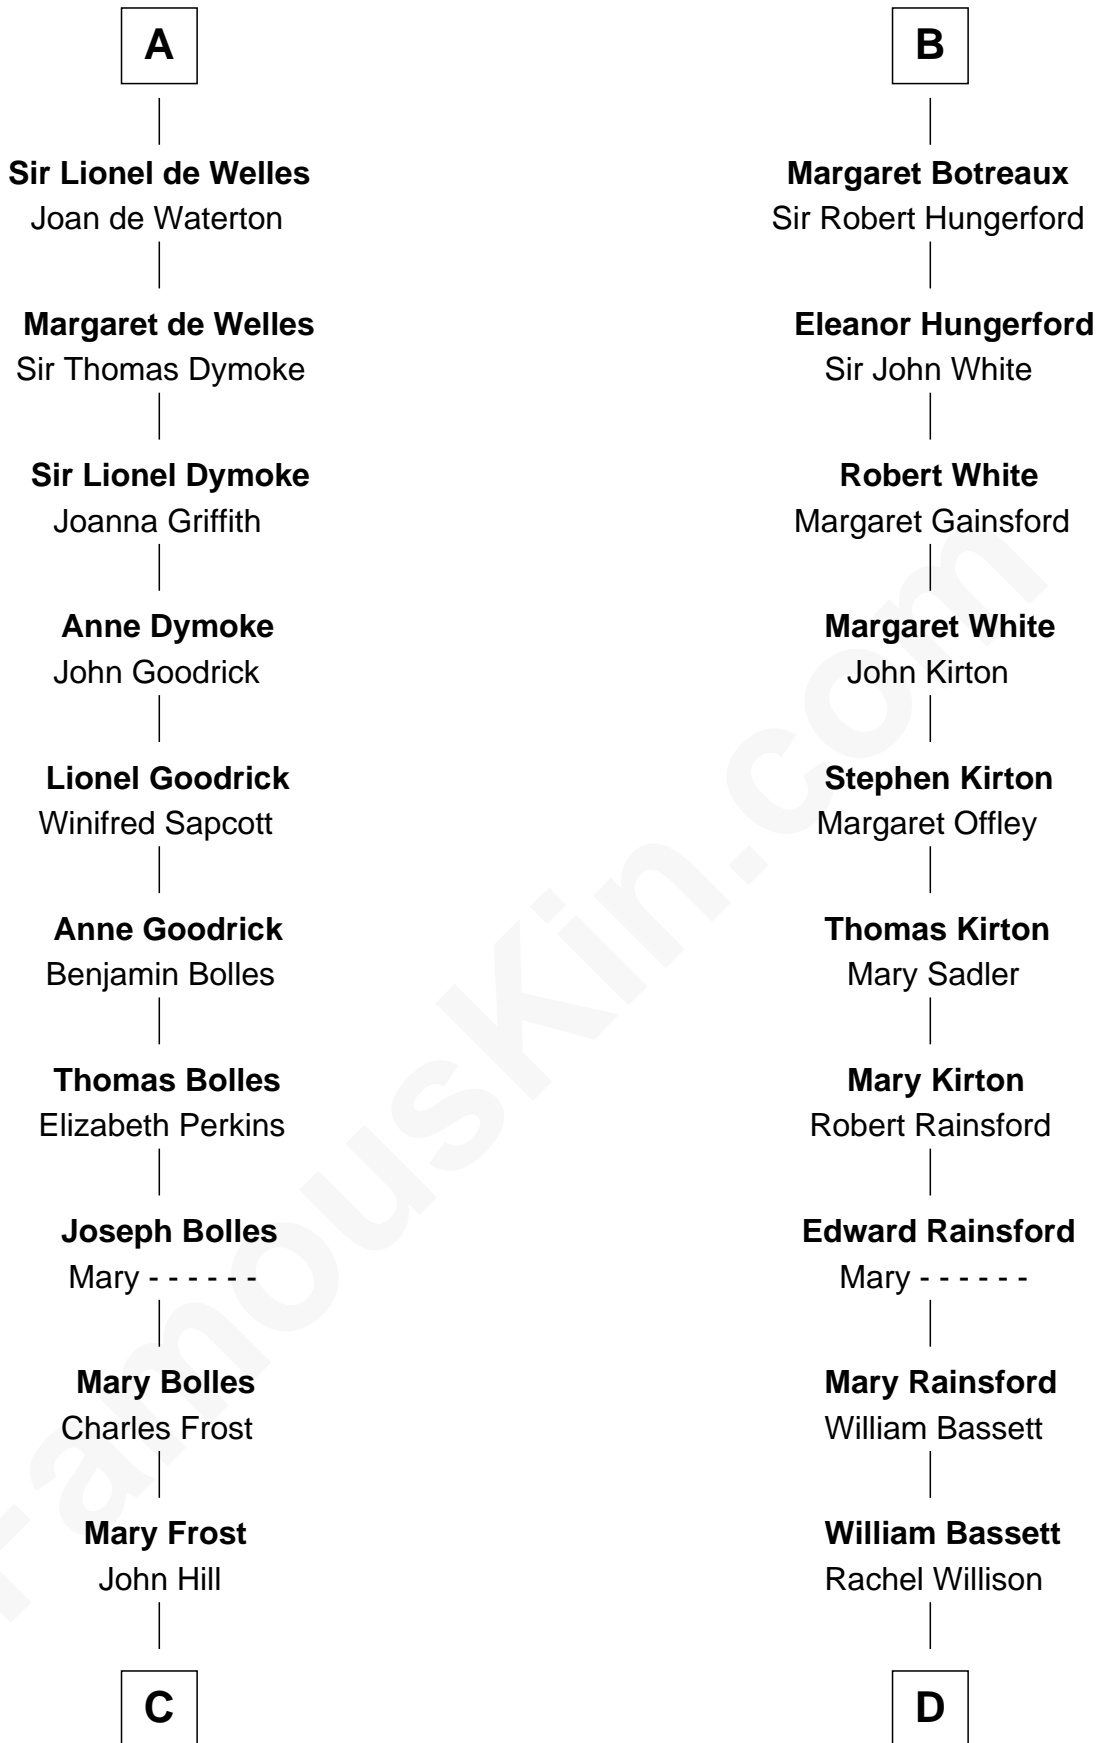

FamousKin.com Relationship Chart of

Ichabod Goodwin

27th Governor of New Hampshire

20th cousin 1 time removed of

Sir Charles Tupper

6th Prime Minister of Canada

C

Elisha Hill
Mary Plaisted

Hannah Hill
Dominicus Goodwin

Samuel Goodwin
Anna Thompson Gerrish

Ichabod Goodwin
27th Governor of New Hampshire

D

William Bassett
Abigail Bourne

Mary Bassett
Eliakim Tupper

Charles Tupper
Elizabeth West

Rev. Charles Tupper
Miriam Lockhart