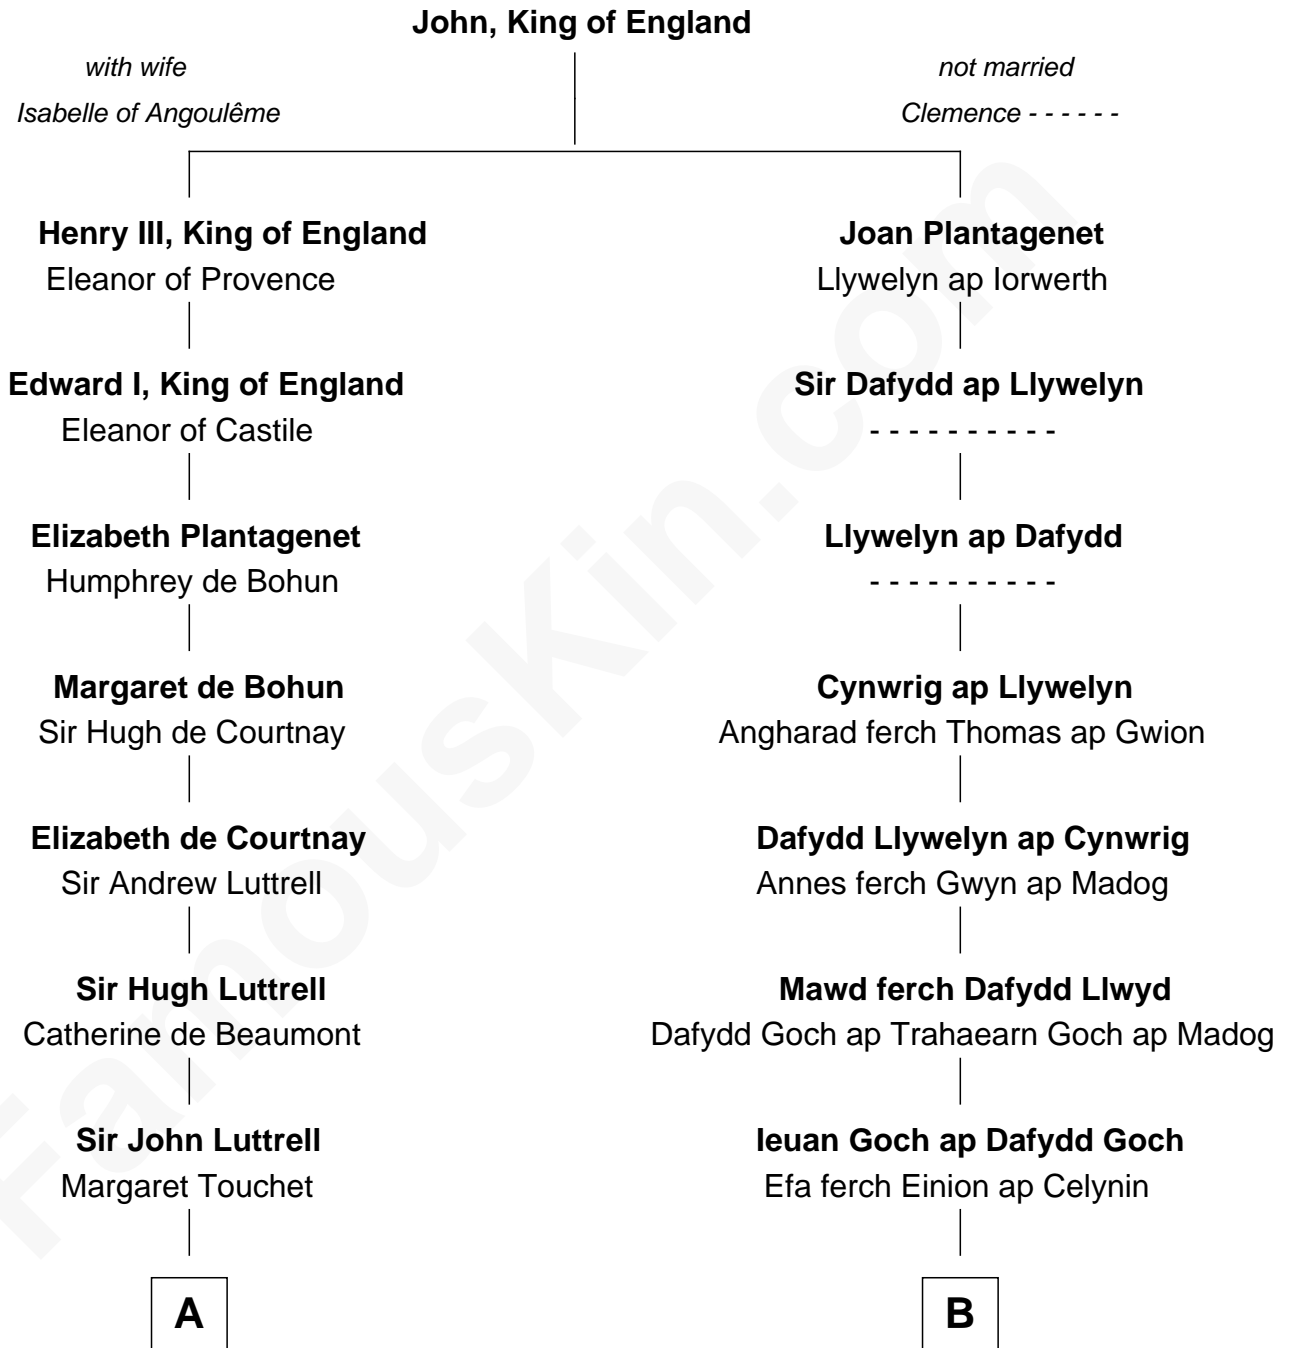

FamousKin.com Relationship Chart of

Ichabod Goodwin

27th Governor of New Hampshire

17th cousin 1 time removed of

Elihu Yale

Benefactor and Namesake of Yale College

C

—
Anna Thompson Gerrish

Samuel Goodwin

—
Ichabod Goodwin

27th Governor of New Hampshire

FamousKin.com