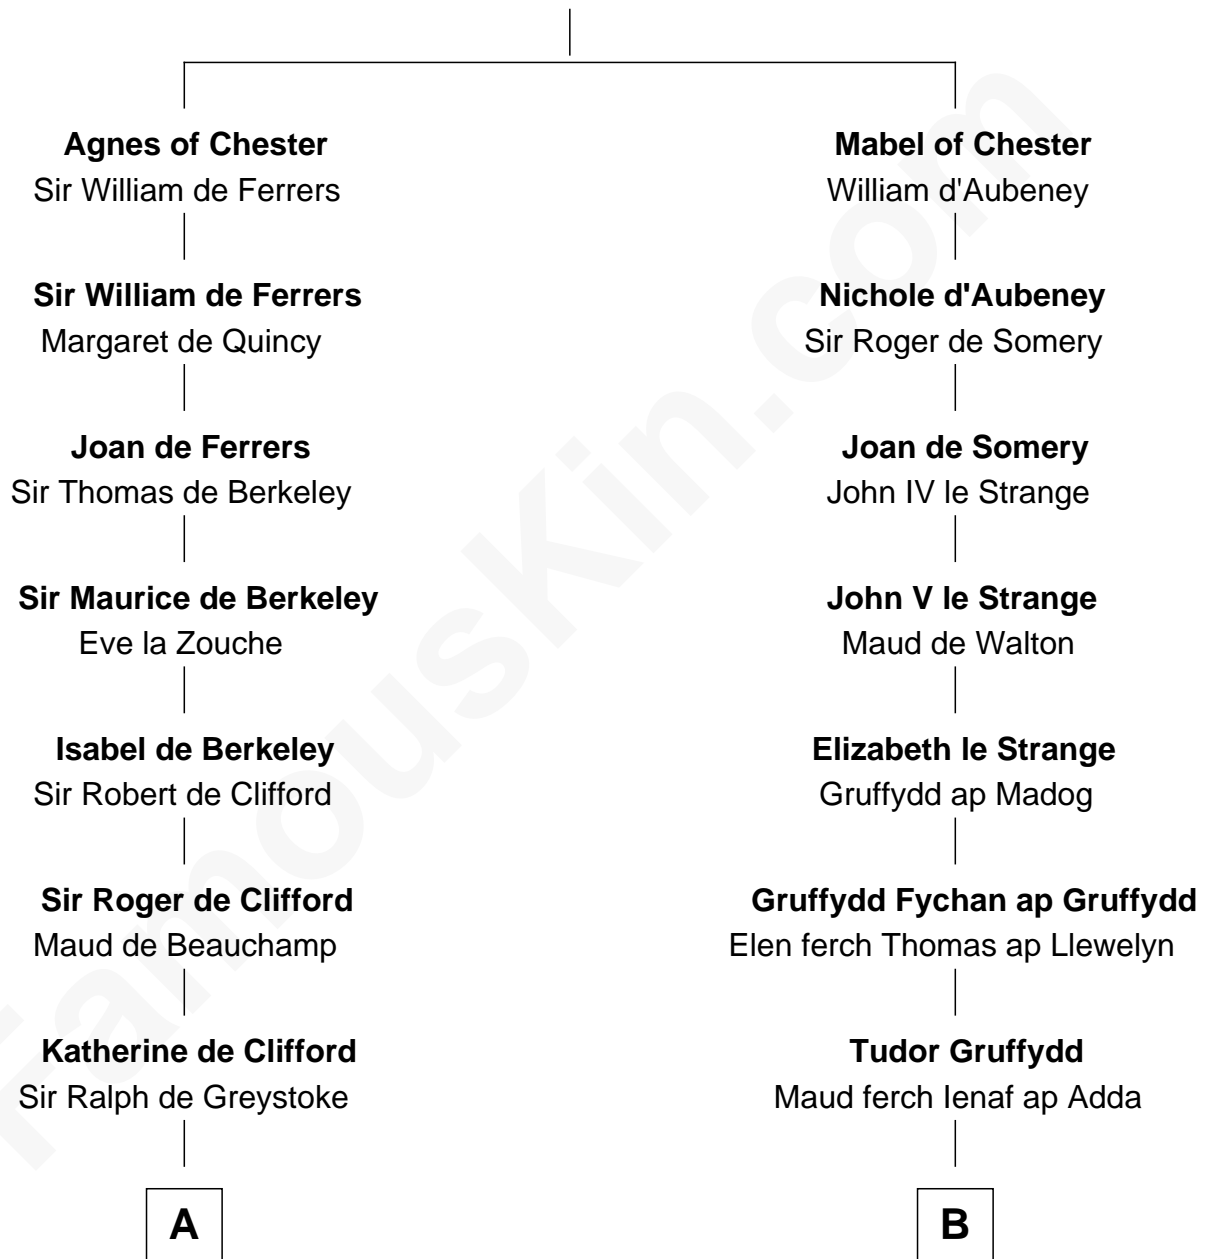

FamousKin.com Relationship Chart of

Ichabod Goodwin

27th Governor of New Hampshire

14th cousin 7 times removed of

Elihu Yale

Benefactor and Namesake of Yale College

Bertrade de Montfort

Hugh de Kevelioc

C

—
Mary Frost

John Hill

—
Elisha Hill

Mary Plaisted

—
Hannah Hill

Dominicus Goodwin

—
Samuel Goodwin

Anna Thompson Gerrish

—
Ichabod Goodwin

27th Governor of New Hampshire

FamousKin.com