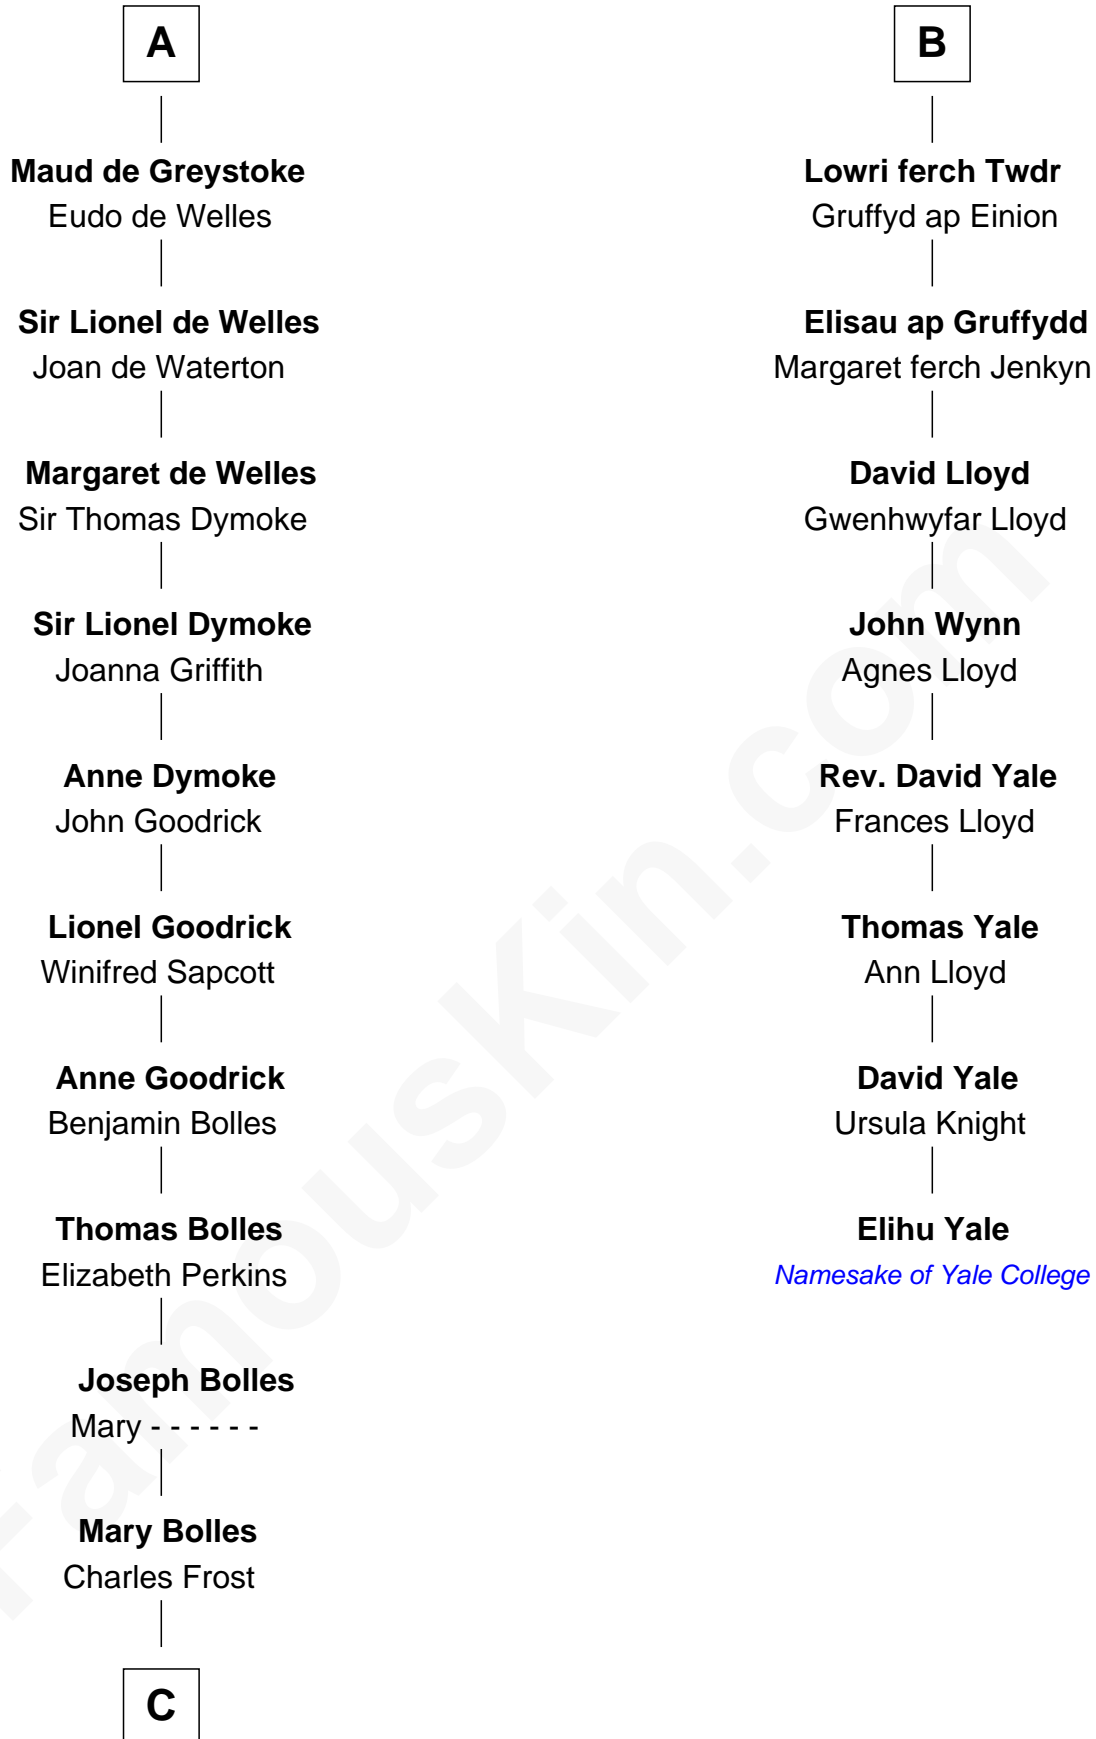

FamousKin.com Relationship Chart of

Ichabod Goodwin

27th Governor of New Hampshire

14th cousin 7 times removed of

Elihu Yale

Benefactor and Namesake of Yale College

Bertrade de Montfort

Hugh de Kevelioc

Anna Thompson Gerrish

—
Ichabod Goodwin

27th Governor of New Hampshire

FamousKin.com