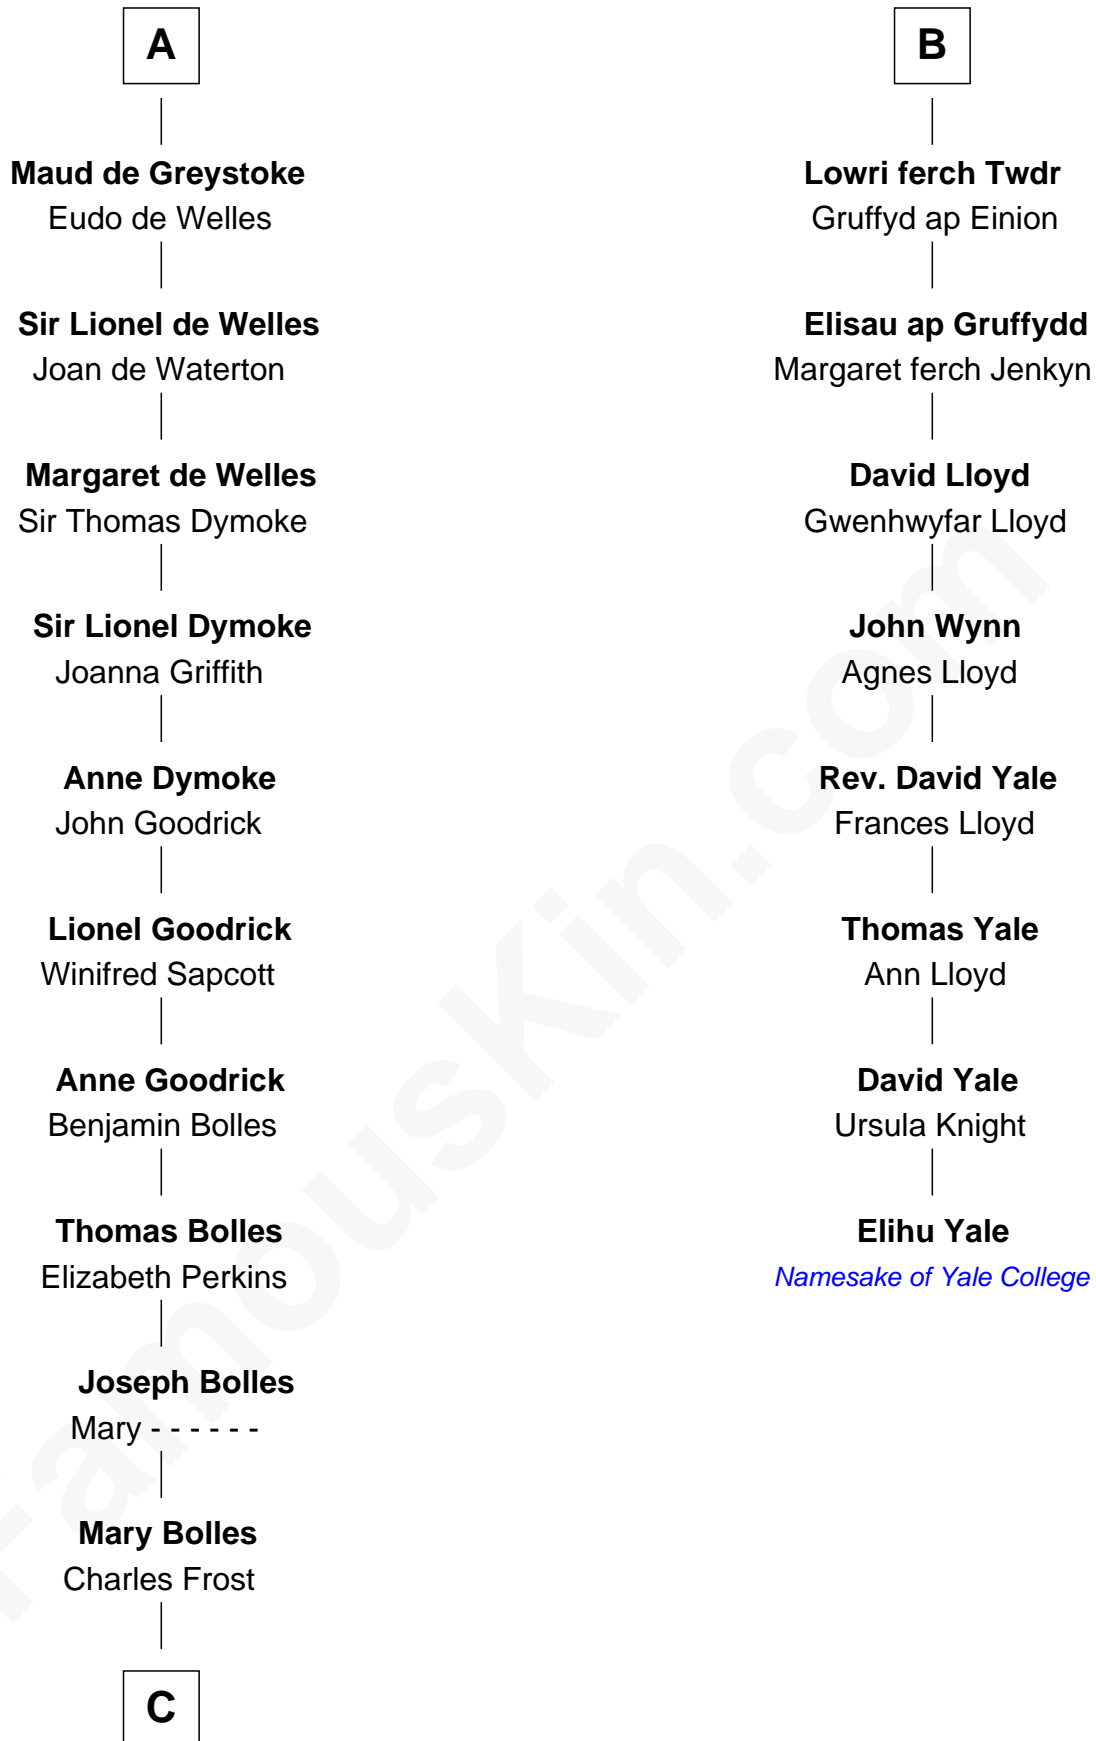

# FamousKin.com Relationship Chart of

**Ichabod Goodwin**

*27th Governor of New Hampshire*

**14th cousin 7 times removed of**

**Elihu Yale**

*Benefactor and Namesake of Yale College*

**C**

—  
**Mary Frost**

John Hill

—  
**Elisha Hill**

Mary Plaisted

—  
**Hannah Hill**

Dominicus Goodwin

—  
**Samuel Goodwin**

Anna Thompson Gerrish

—  
**Ichabod Goodwin**

*27th Governor of New Hampshire*

FamousKin.com