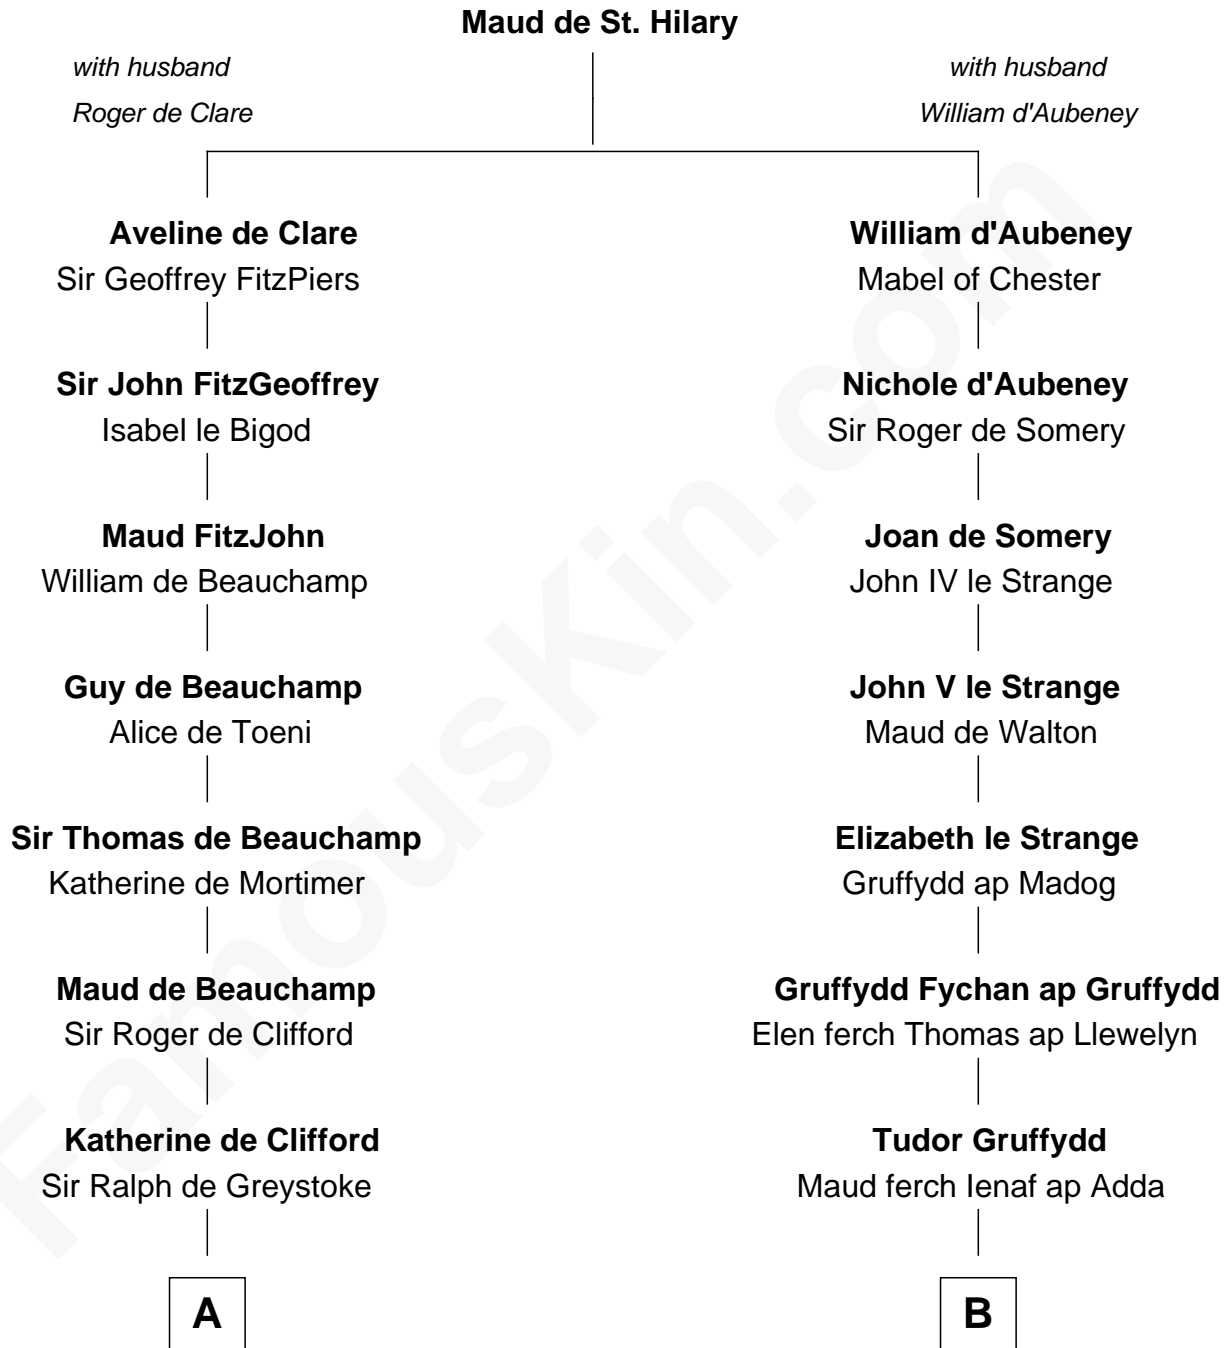

# FamousKin.com Relationship Chart of

**Ichabod Goodwin**

*27th Governor of New Hampshire*

**14th cousin 7 times removed of**

**Elihu Yale**

*Benefactor and Namesake of Yale College*

**C**

—  
**Mary Frost**

John Hill

—  
**Elisha Hill**

Mary Plaisted

—  
**Hannah Hill**

Dominicus Goodwin

—  
**Samuel Goodwin**

Anna Thompson Gerrish

—  
**Ichabod Goodwin**

*27th Governor of New Hampshire*

FamousKin.com