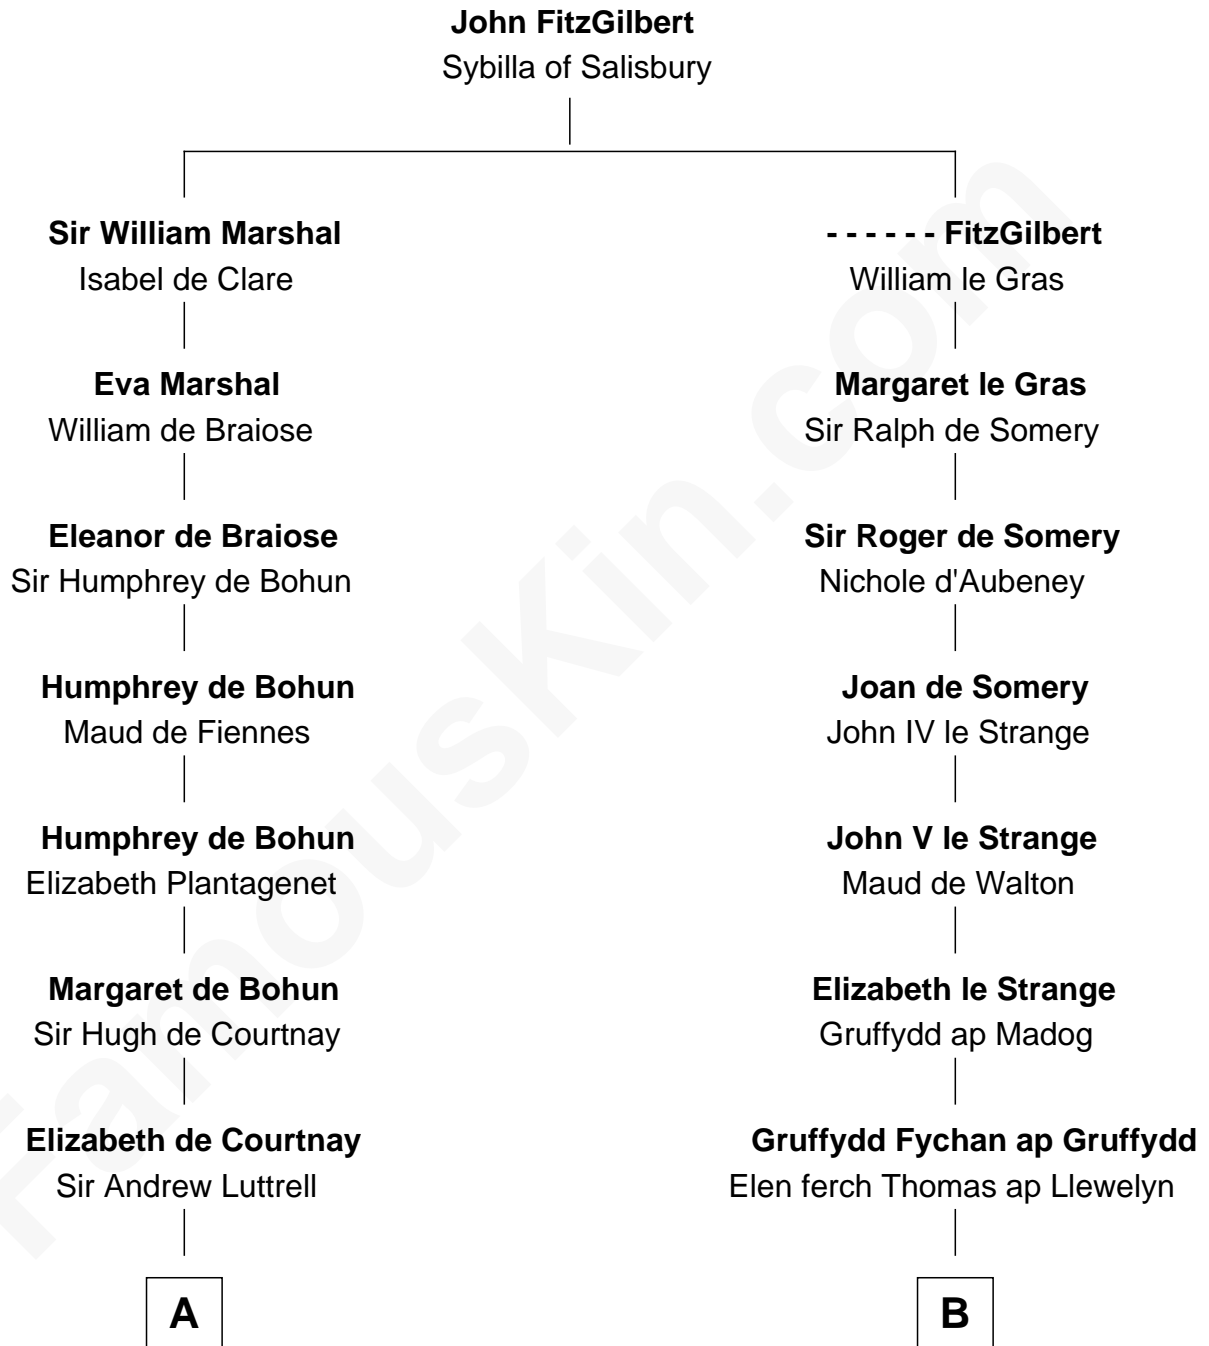

FamousKin.com Relationship Chart of

Ichabod Goodwin

27th Governor of New Hampshire

15th cousin 5 times removed of

Elihu Yale

Benefactor and Namesake of Yale College

C

Col. Timothy Gerrish

Sarah Elliot

Col. Joseph Gerrish

Anna Thompson

Anna Thompson Gerrish

Samuel Goodwin

Ichabod Goodwin

27th Governor of New Hampshire

FamousKin.com