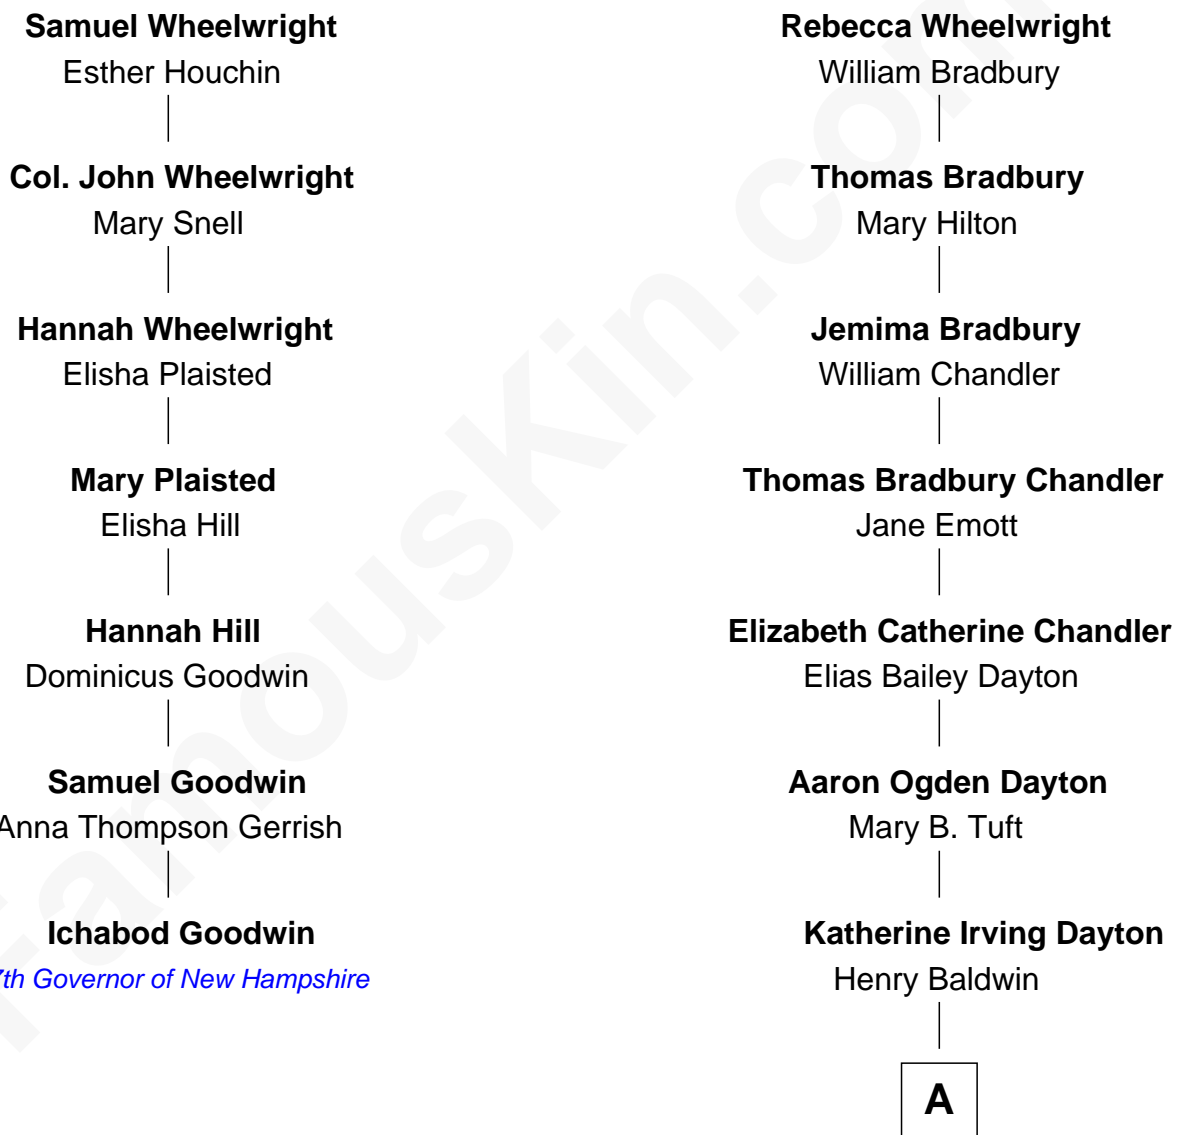

FamousKin.com Relationship Chart of

Ichabod Goodwin

27th Governor of New Hampshire

6th cousin 4 times removed of

Christopher Reeve

Movie Actor

Rev. John Wheelwright

Mary Hutchinson

A

Margaretta Willis Baldwin

Augustus Henry Reeve

Richard Henry Reeve

Anne Conrad D'Olier

Franklin D'Olier Reeve

Barbara Pitney Lamb

Christopher Reeve