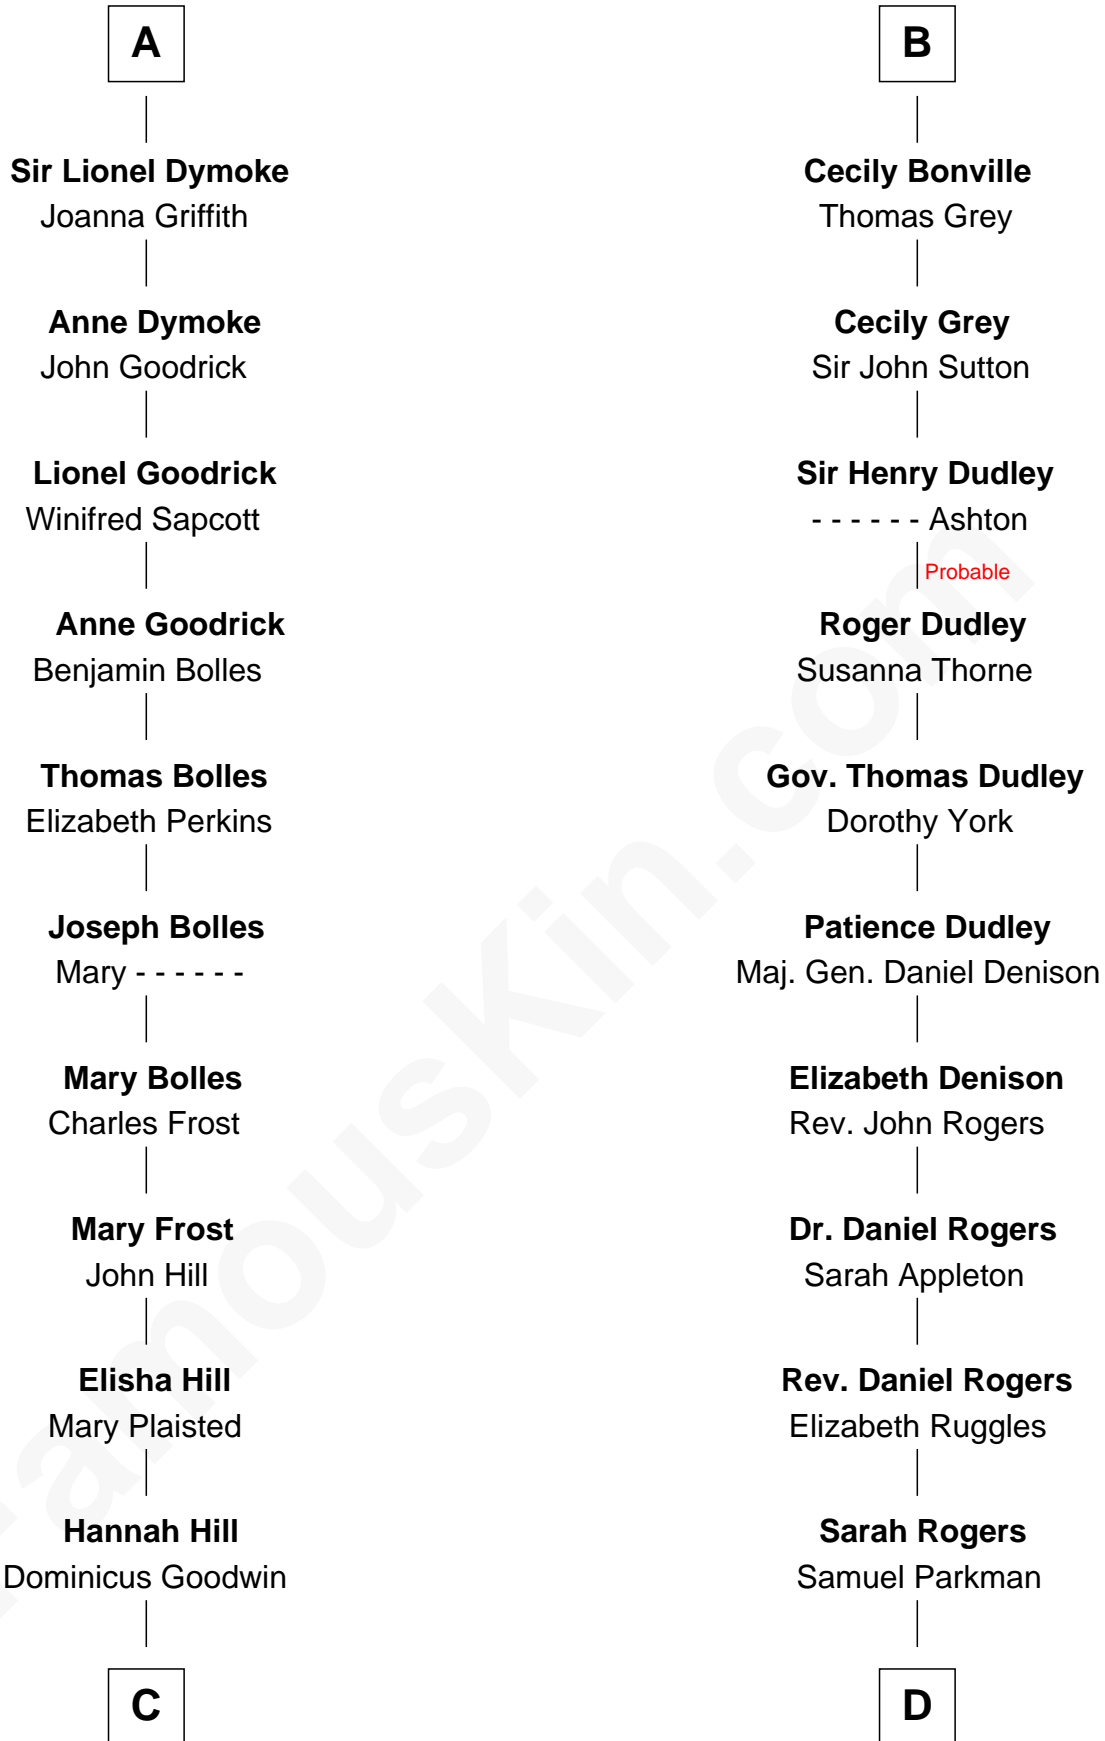

FamousKin.com

Relationship Chart of

Ichabod Goodwin

27th Governor of New Hampshire

18th cousin 1 time removed of

Colonel Robert Gould Shaw

U.S. Civil War leader of film "Glory" fame

Sir Robert de Ros

Isabel de Aubeney

C

Samuel Goodwin
Anna Thompson Gerrish

Ichabod Goodwin
27th Governor of New Hampshire

D

Elizabeth Willard Parkman
Robert Gould Shaw

Francis George Shaw
Sarah Blake Sturgis

Colonel Robert Gould Shaw
Main character in film "Glory"