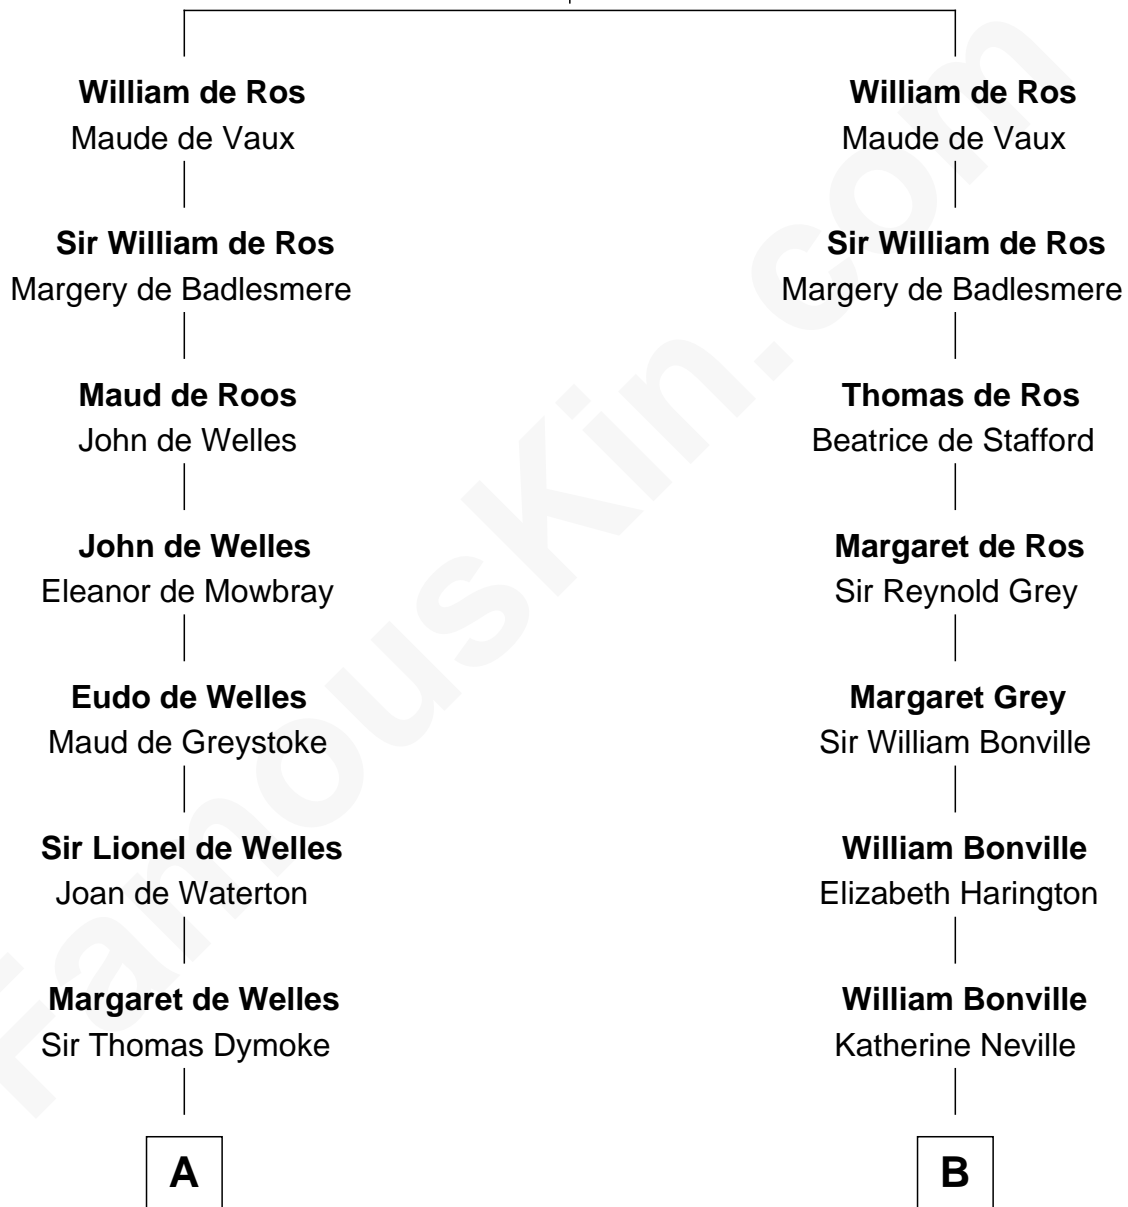

FamousKin.com

Relationship Chart of

Ichabod Goodwin

27th Governor of New Hampshire

18th cousin 1 time removed of

Colonel Robert Gould Shaw

U.S. Civil War leader of film "Glory" fame

Sir Robert de Ros

Isabel de Aubeney

C

Samuel Goodwin
Anna Thompson Gerrish

Ichabod Goodwin
27th Governor of New Hampshire

D

Elizabeth Willard Parkman
Robert Gould Shaw

Francis George Shaw
Sarah Blake Sturgis

Colonel Robert Gould Shaw
Main character in film "Glory"