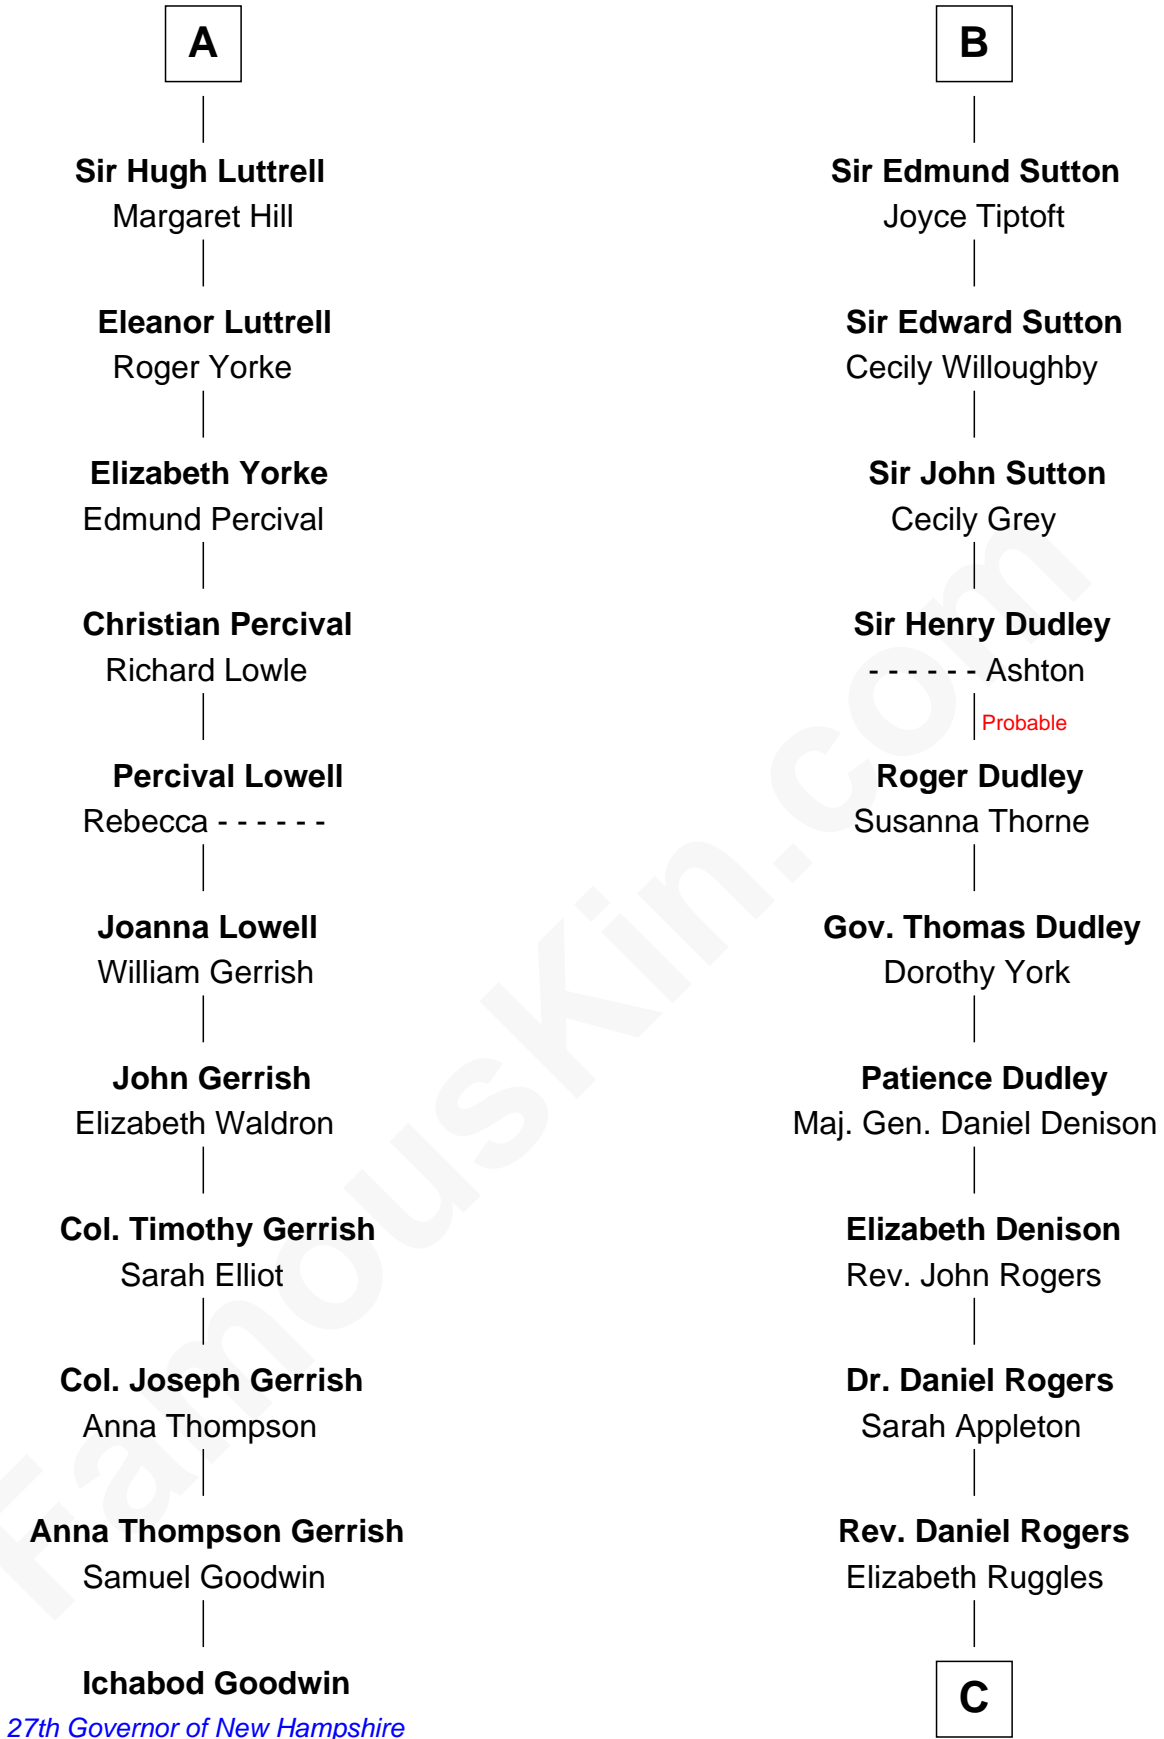

FamousKin.com

Relationship Chart of

Ichabod Goodwin

27th Governor of New Hampshire

17th cousin 3 times removed of

Colonel Robert Gould Shaw

U.S. Civil War leader of film "Glory" fame

Sir Hugh le Despencer

Aveline Basset

Eleanor le Despencer

Sir Hugh de Courtenay

Sir Hugh de Courtenay

Agnes de St. John

Sir Hugh de Courtenay

Margaret de Bohun

Elizabeth de Courtenay

Alice le Despenser

Sir John Sutton

Sir John Sutton

Constance Blount

Sir John Sutton

Elizabeth Berkeley

B

C

—
Sarah Rogers
Samuel Parkman

—
Elizabeth Willard Parkman
Robert Gould Shaw

—
Francis George Shaw
Sarah Blake Sturgis

—
Colonel Robert Gould Shaw
Main character in film "Glory"

FamousKin.com