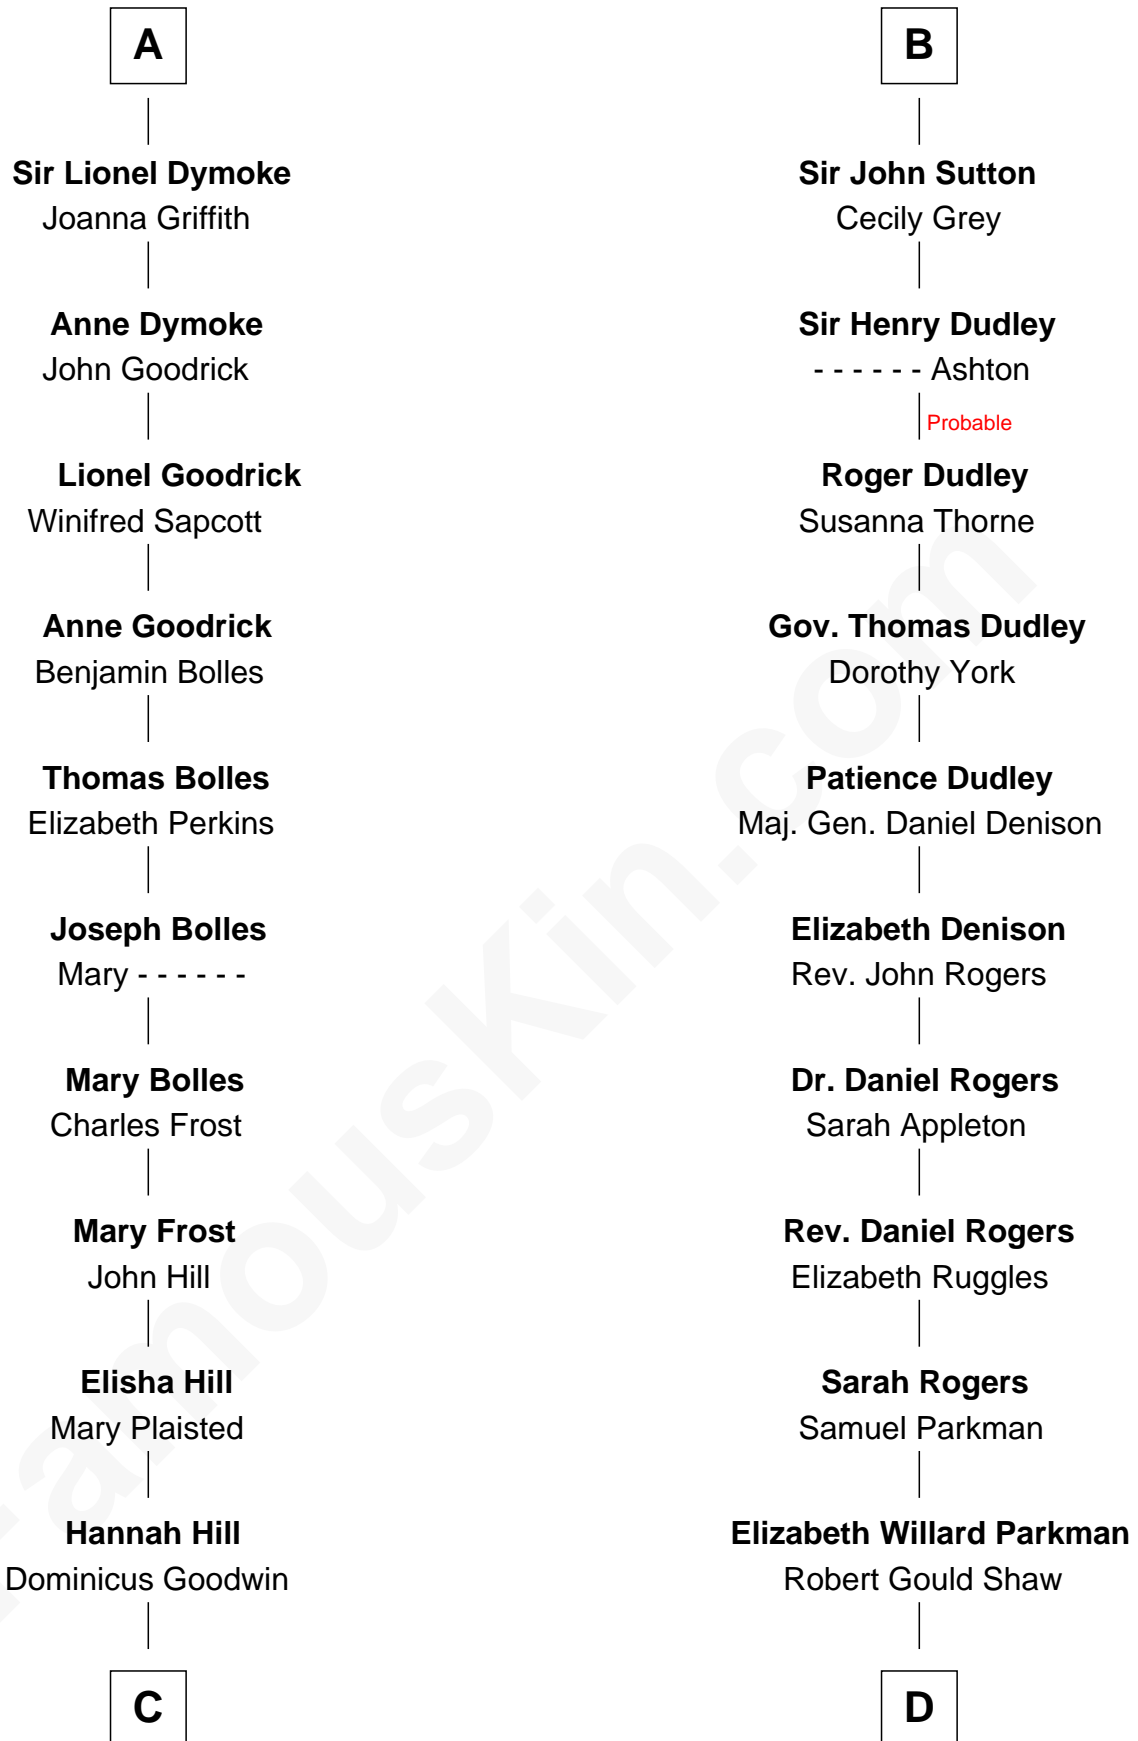

FamousKin.com Relationship Chart of

Ichabod Goodwin

27th Governor of New Hampshire

18th cousin of

Colonel Robert Gould Shaw

U.S. Civil War leader of film "Glory" fame

C

Samuel Goodwin
Anna Thompson Gerrish

Ichabod Goodwin
27th Governor of New Hampshire

D

Francis George Shaw
Sarah Blake Sturgis

Colonel Robert Gould Shaw
Main character in film "Glory"

FamousKin.com