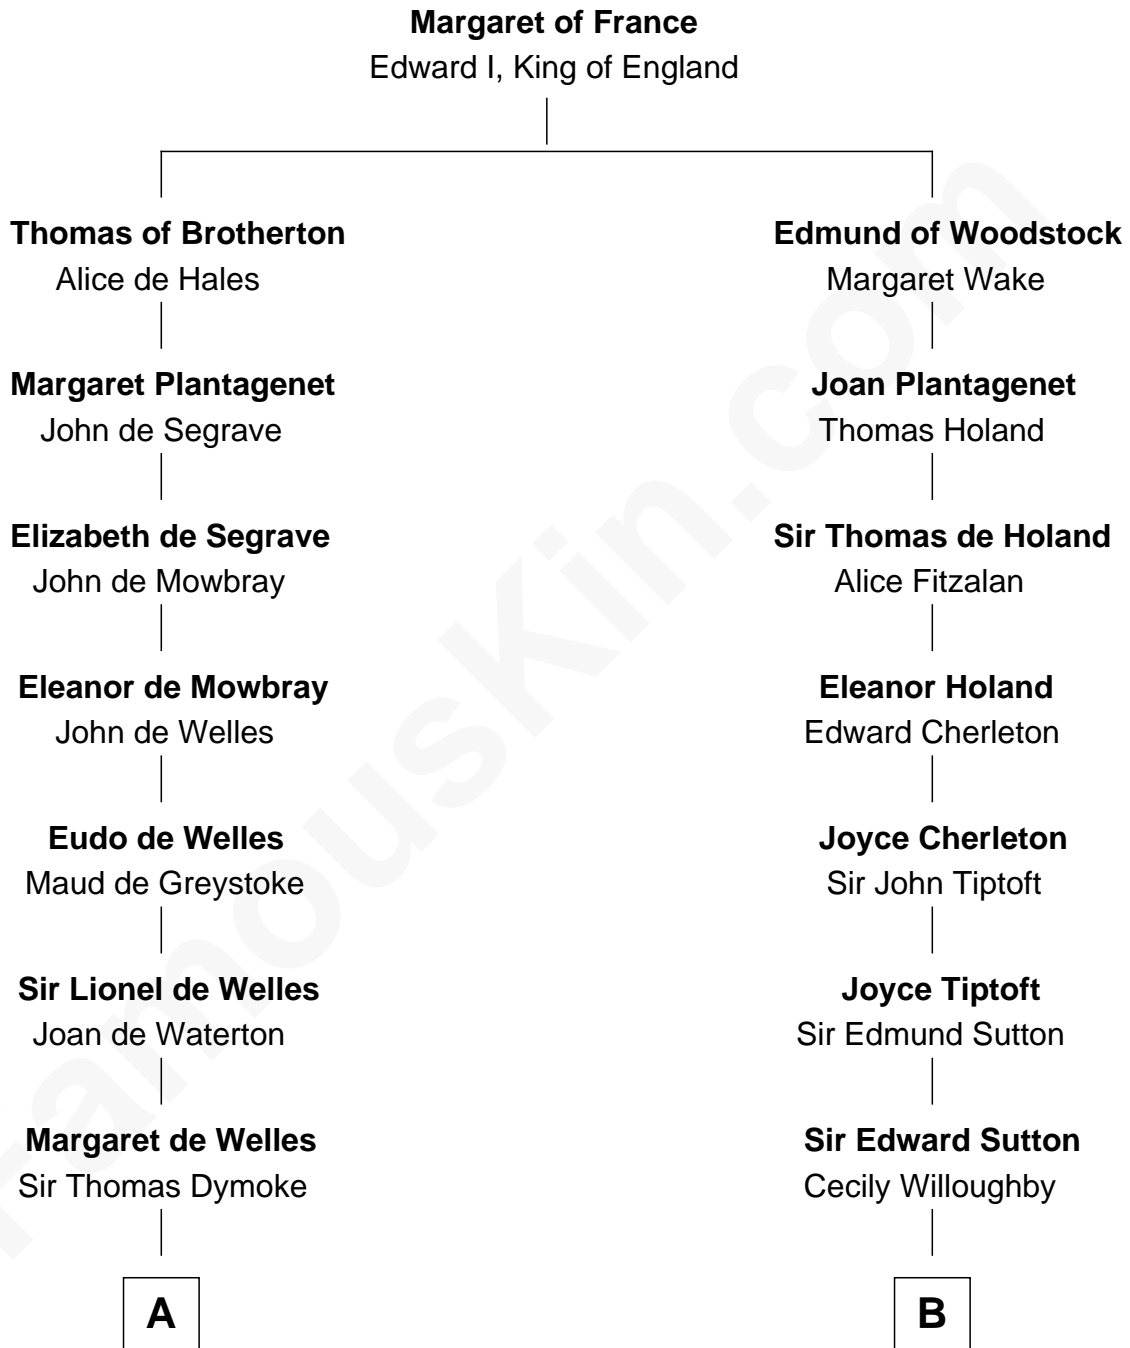

FamousKin.com Relationship Chart of

Ichabod Goodwin

27th Governor of New Hampshire

18th cousin of

Colonel Robert Gould Shaw

U.S. Civil War leader of film "Glory" fame

C

Samuel Goodwin
Anna Thompson Gerrish

Ichabod Goodwin
27th Governor of New Hampshire

D

Francis George Shaw
Sarah Blake Sturgis

Colonel Robert Gould Shaw
Main character in film "Glory"

FamousKin.com