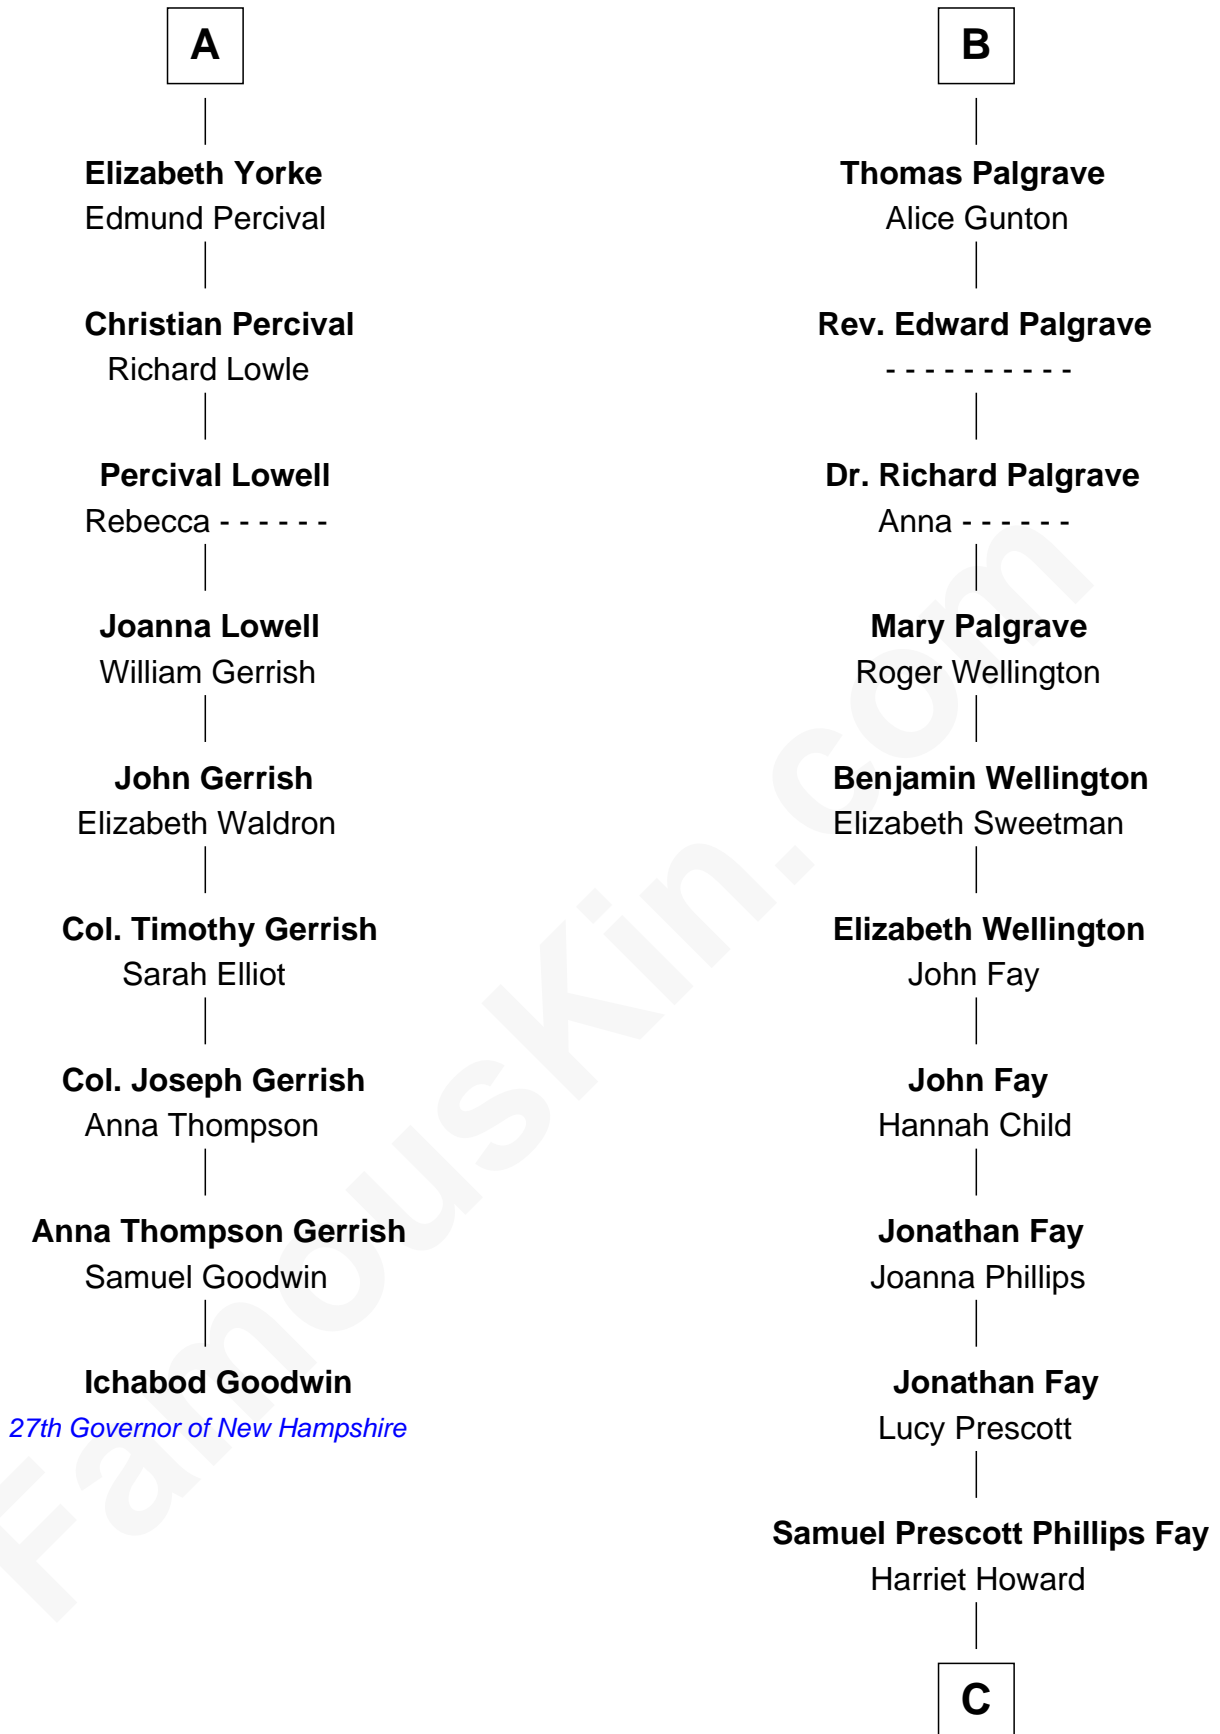

# FamousKin.com Relationship Chart of

**Ichabod Goodwin**

*27th Governor of New Hampshire*

15th cousin 6 times removed of

**George H. W. Bush**

*41st U.S. President*

**Humphrey de Bohun**

Elizabeth Plantagenet

**C**

—  
**Samuel Howard Fay**  
Susan Montfort Shellman

—  
**Harriet Eleanor Fay**  
Rev. James Smith Bush

—  
**Samuel Prescott Bush**  
Flora Sheldon

—  
**Prescott Sheldon Bush**  
Dorothy Wear Walker

—  
**George H. W. Bush**  
*41st U.S. President*

FamousKin.com