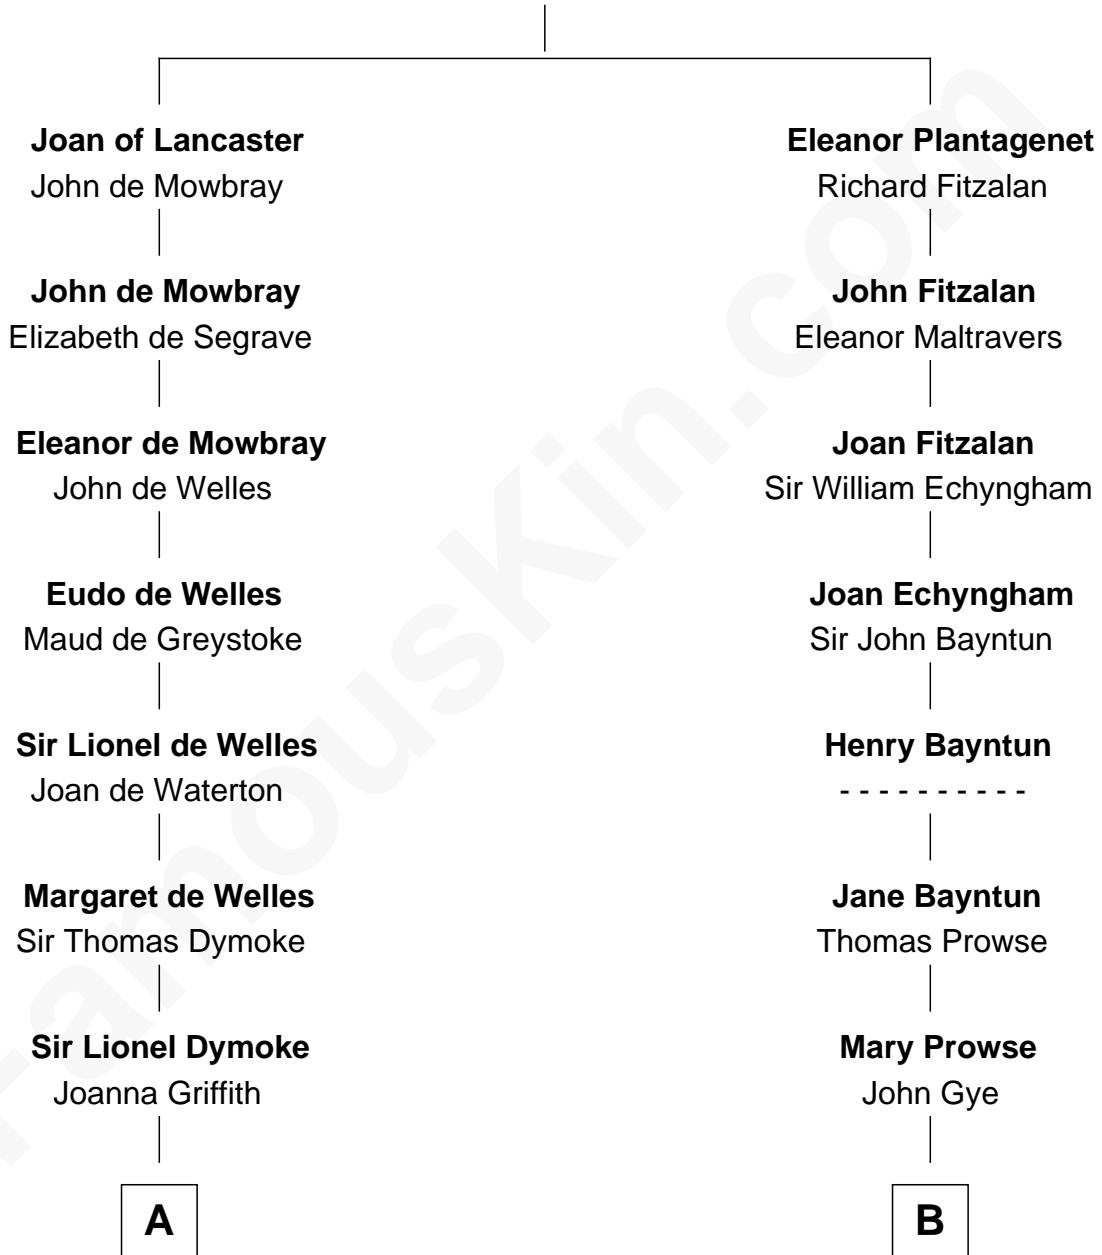

## Relationship Chart of

### Ichabod Goodwin

27th Governor of New Hampshire

17th cousin 2 times removed of

### Barbara (Pierce) Bush

First Lady of President George H.W. Bush

**Henry Plantagenet**  
Maud de Chaworth

**C**

—  
**Scott Pierce**

Mabel Marvin

—  
**Marvin Pierce**

Pauline Robinson