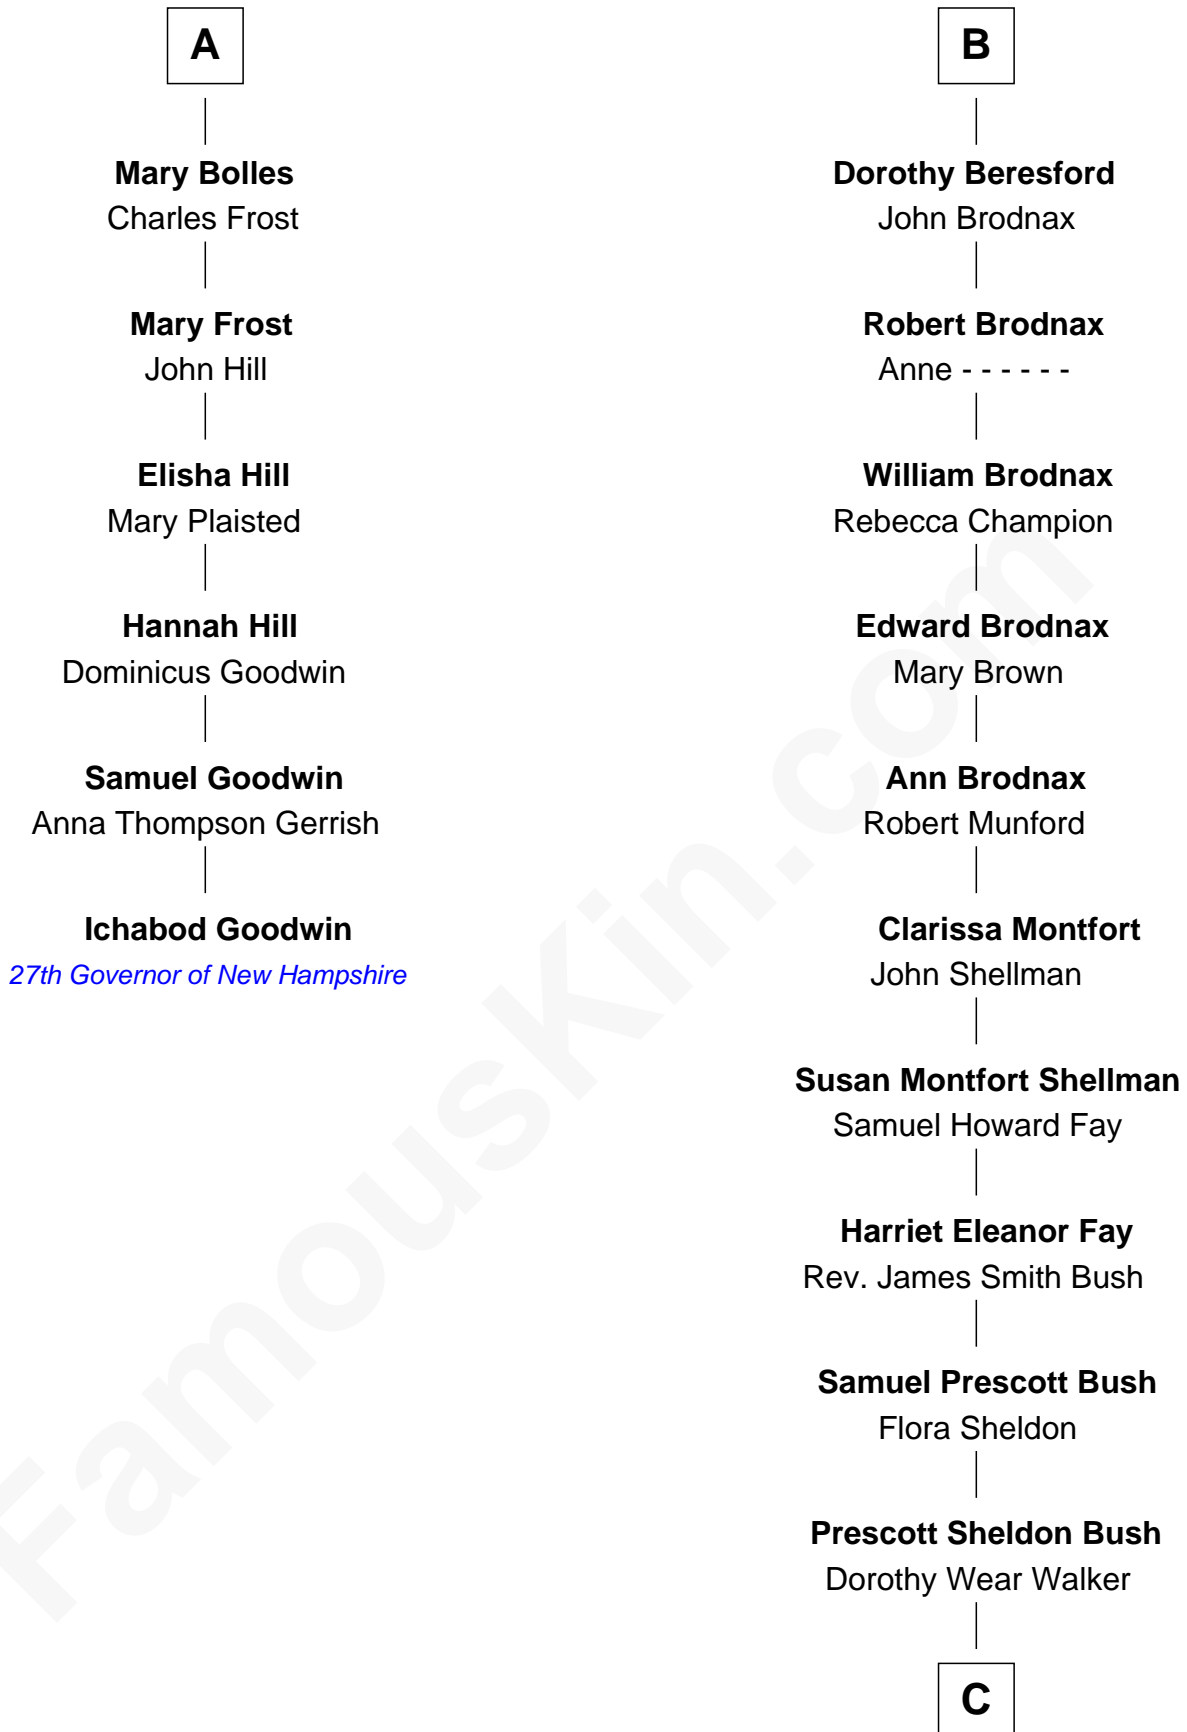

FamousKin.com Relationship Chart of

Ichabod Goodwin

27th Governor of New Hampshire

12th cousin 6 times removed of

George W. Bush

43rd U.S. President

Sir Lionel de Welles

Joan de Waterton

C

George Herbert Walker Bush

Barbara Pierce

George W. Bush

43rd U.S. President

FamousKin.com