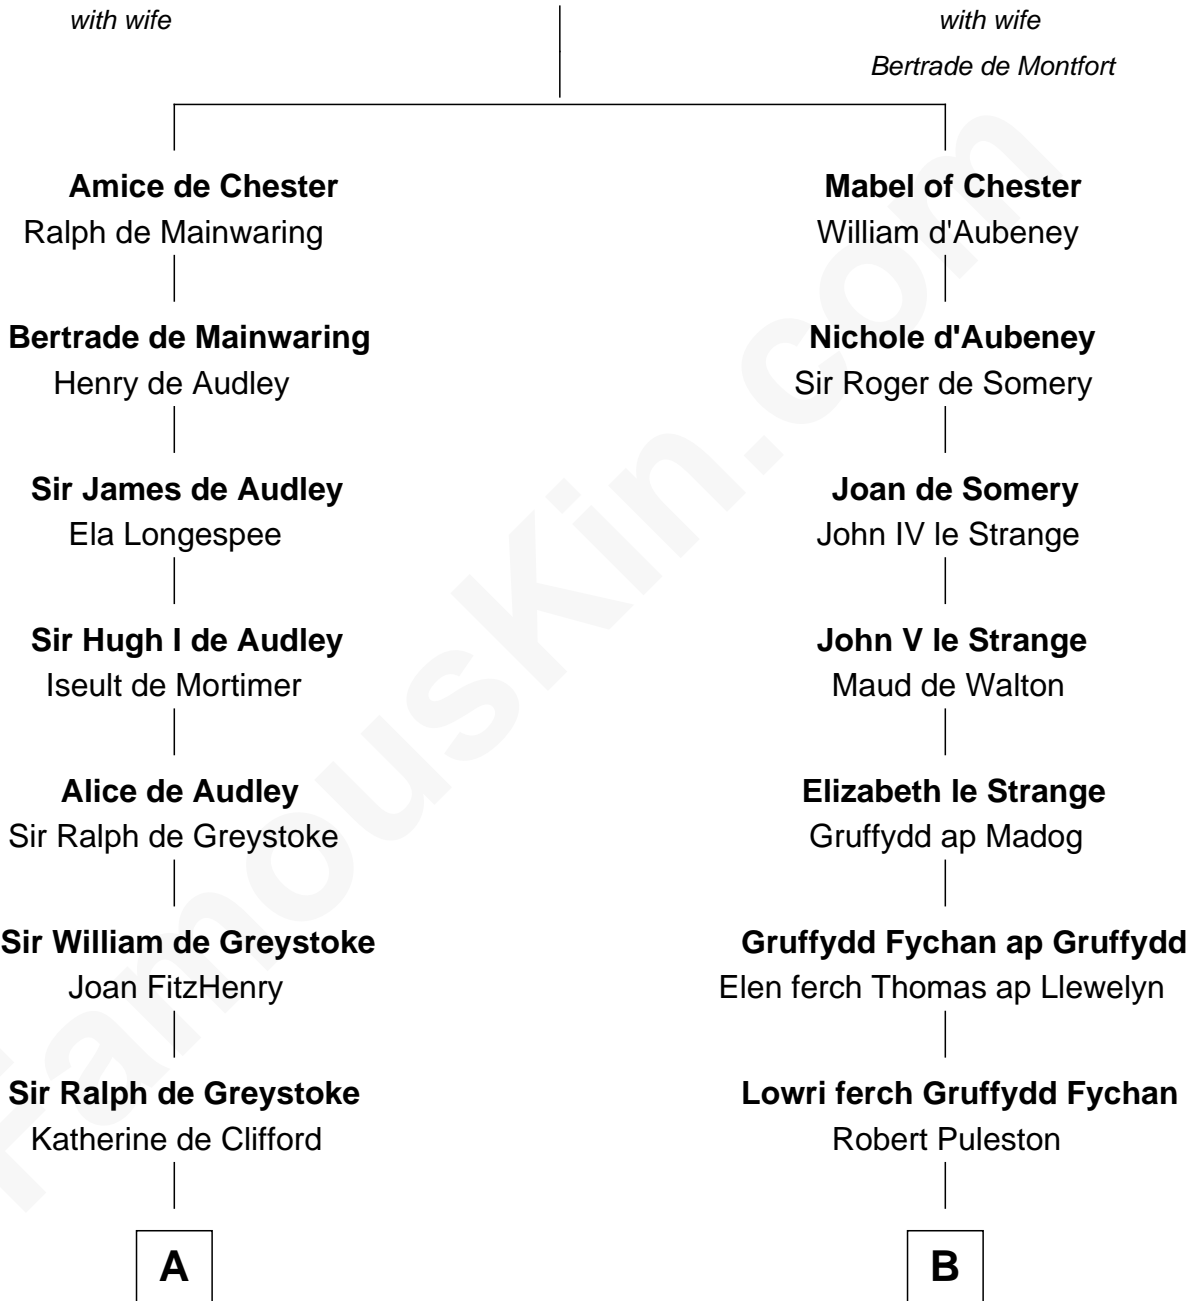

FamousKin.com
Relationship Chart of
Ichabod Goodwin

27th Governor of New Hampshire

20th cousin 1 time removed of

Eliphalet Remington

Founder of Remington Arms Company

Hugh de Kevelioc

C

Mary Frost

John Hill

Elisha Hill

Mary Plaisted

Hannah Hill

Dominicus Goodwin

Samuel Goodwin

Anna Thompson Gerrish

Ichabod Goodwin

27th Governor of New Hampshire

D

Sarah Welles

Jonathan Robbins

Sarah Robbins

Elisha Kilbourn

Elizabeth Kilbourn

Eliphalet Remington