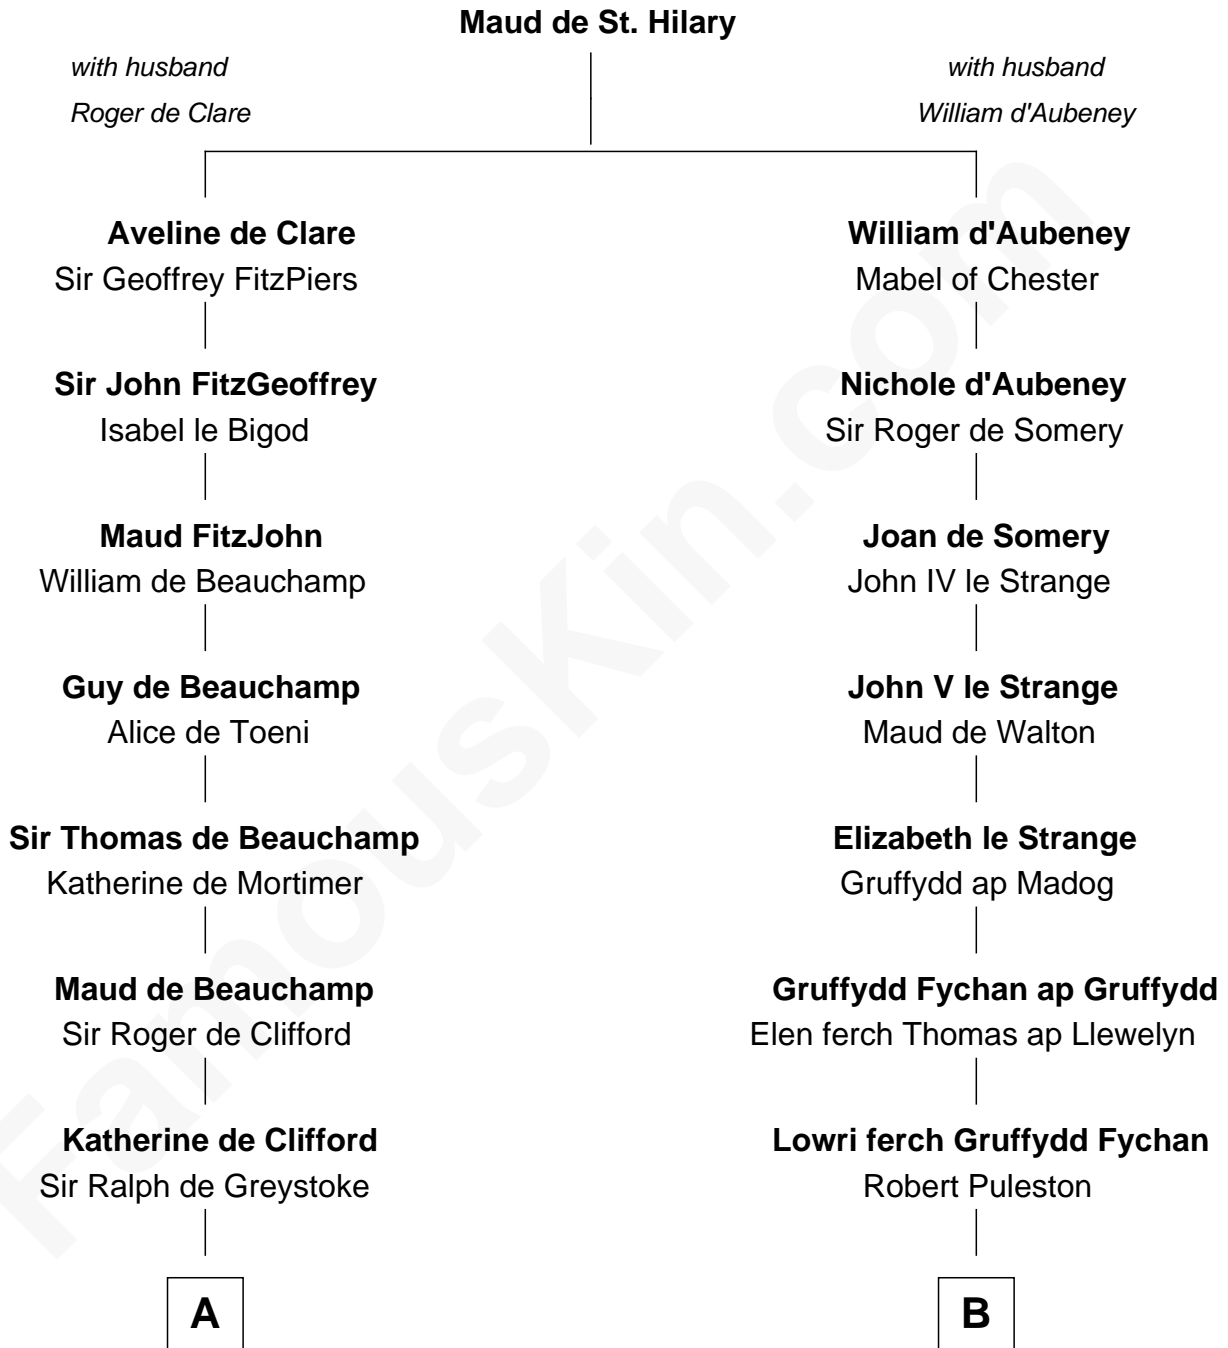

Eliphalet Remington

Founder of Remington Arms Company