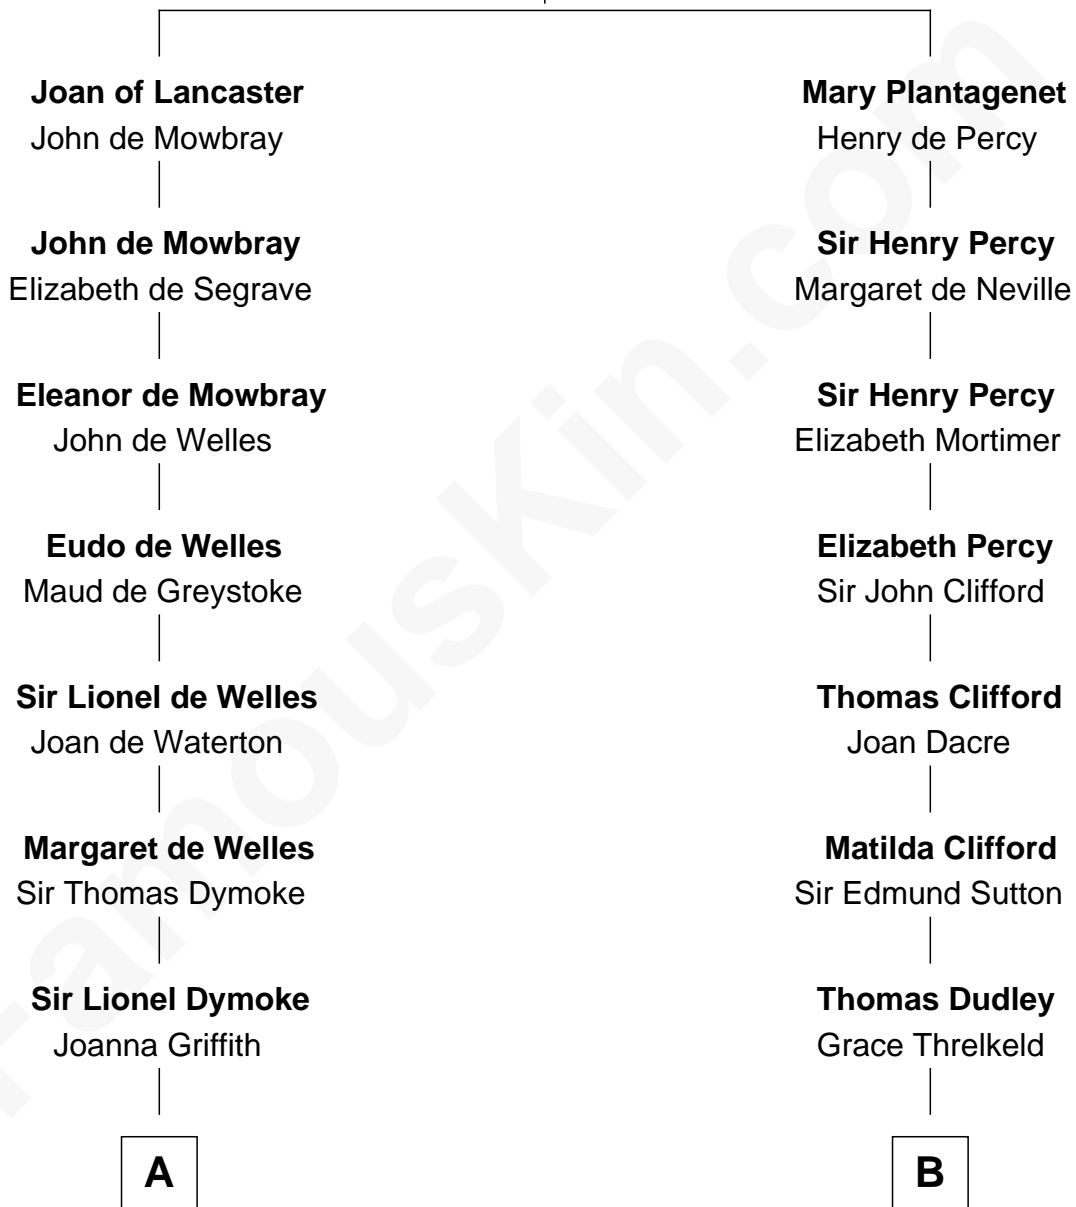

## Relationship Chart of

### Ichabod Goodwin

27th Governor of New Hampshire

15th cousin 2 times removed of

### George Mason

Father of the U.S. Bill of Rights

**Henry Plantagenet**  
Maud de Chaworth

**A**

**Anne Dymoke**  
John Goodrick

**Lionel Goodrick**  
Winifred Sappcott

**Anne Goodrick**  
Benjamin Bolles

**Thomas Bolles**  
Elizabeth Perkins