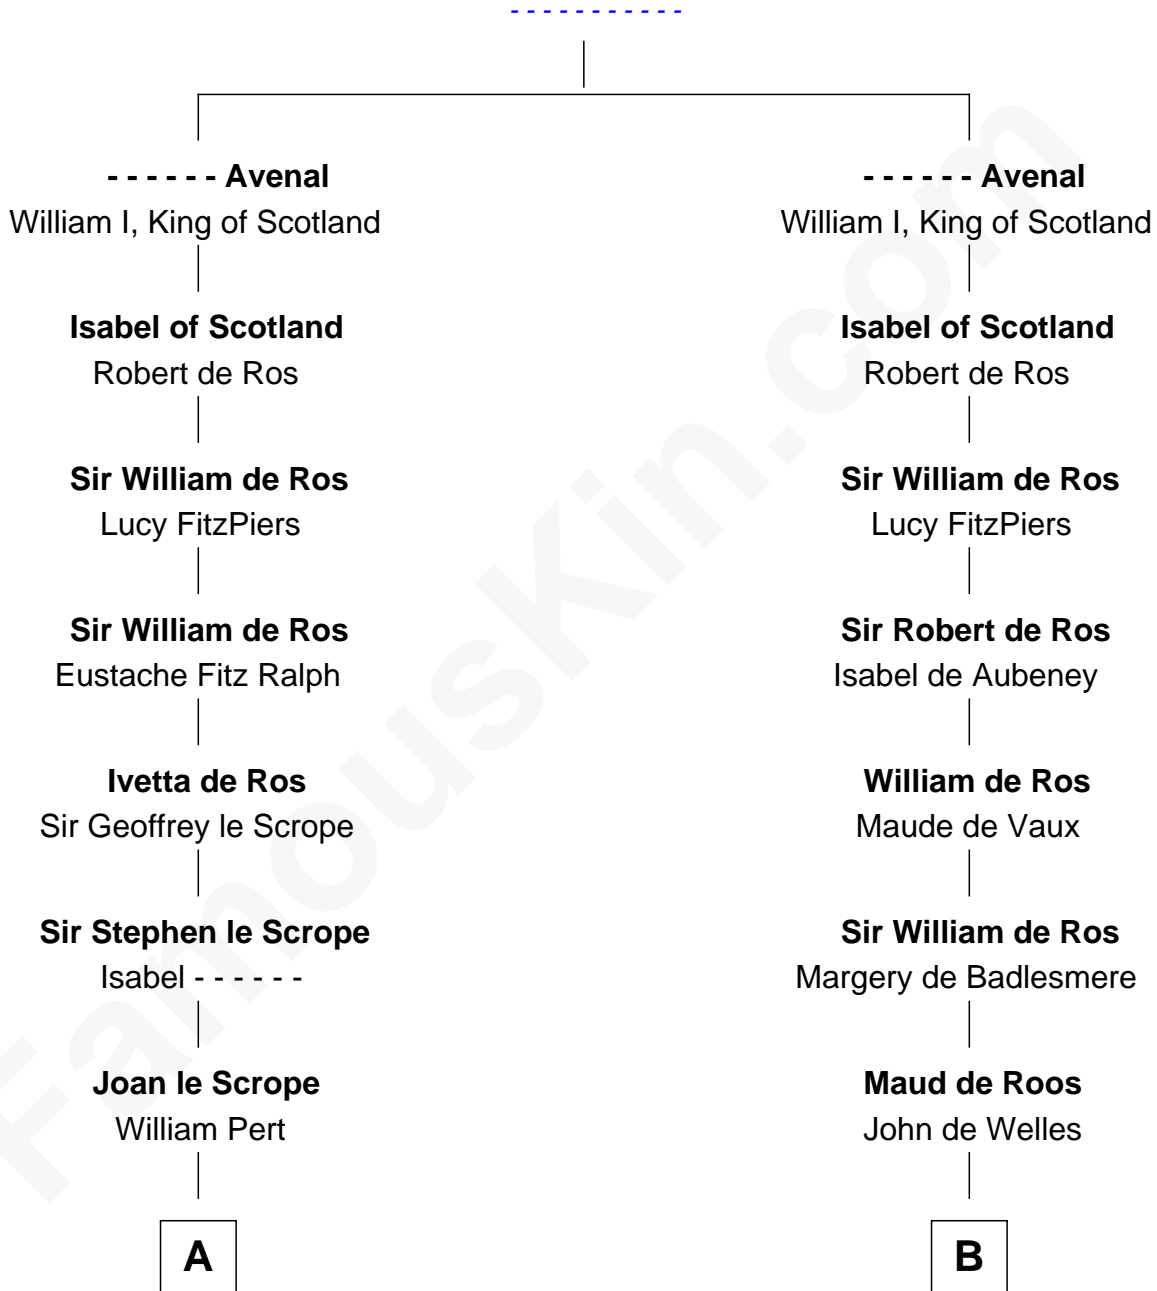

# FamousKin.com Relationship Chart of

**Ichabod Goodwin**

*27th Governor of New Hampshire*

21st cousin of

**George Mason**

*Father of the U.S. Bill of Rights*

Richard Avenal

**C**

**Mary Frost**

John Hill

**Elisha Hill**

Mary Plaisted

**Hannah Hill**

Dominicus Goodwin

**Samuel Goodwin**

Anna Thompson Gerrish

George Mason

**George Mason**

Ann Thompson

**George Mason**

*Father of Bill of Rights*