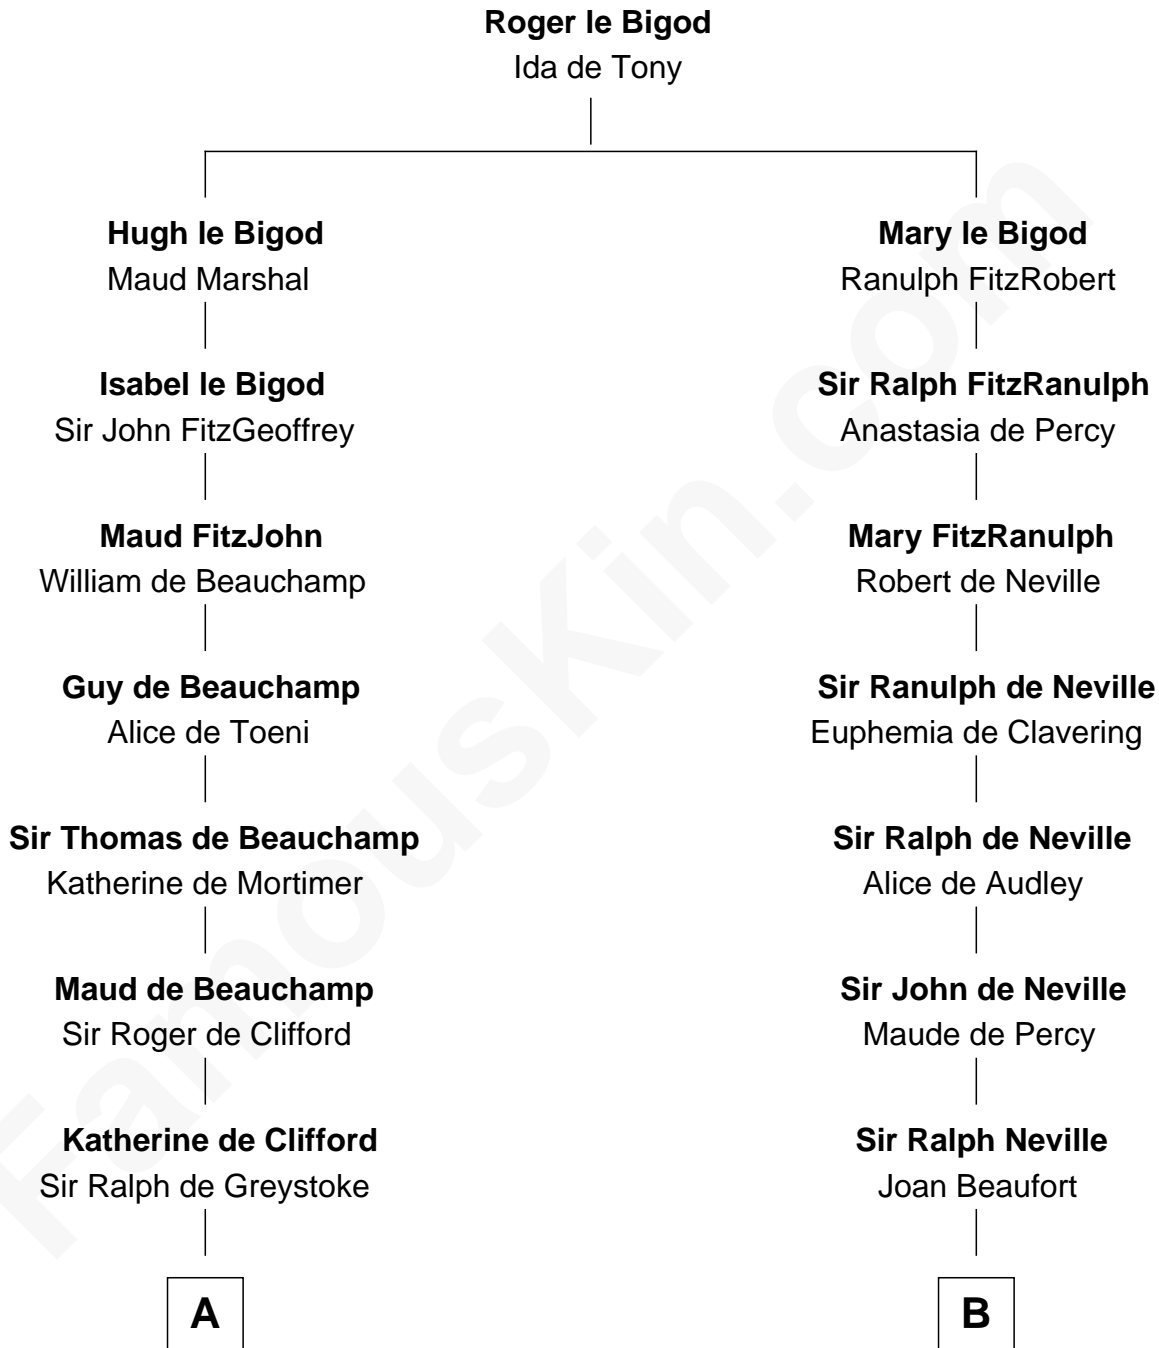

## Relationship Chart of

### Ichabod Goodwin

27th Governor of New Hampshire

18th cousin 3 times removed of

### Bathsheba (Ruggles) Spooner

First woman executed for murder in U.S. by non-British government

**C**

**Mary Frost**

John Hill

**Elisha Hill**

Mary Plaisted

**Hannah Hill**

**Bathsheba (Ruggles) Spooner**

*First Woman Executed in U.S.*