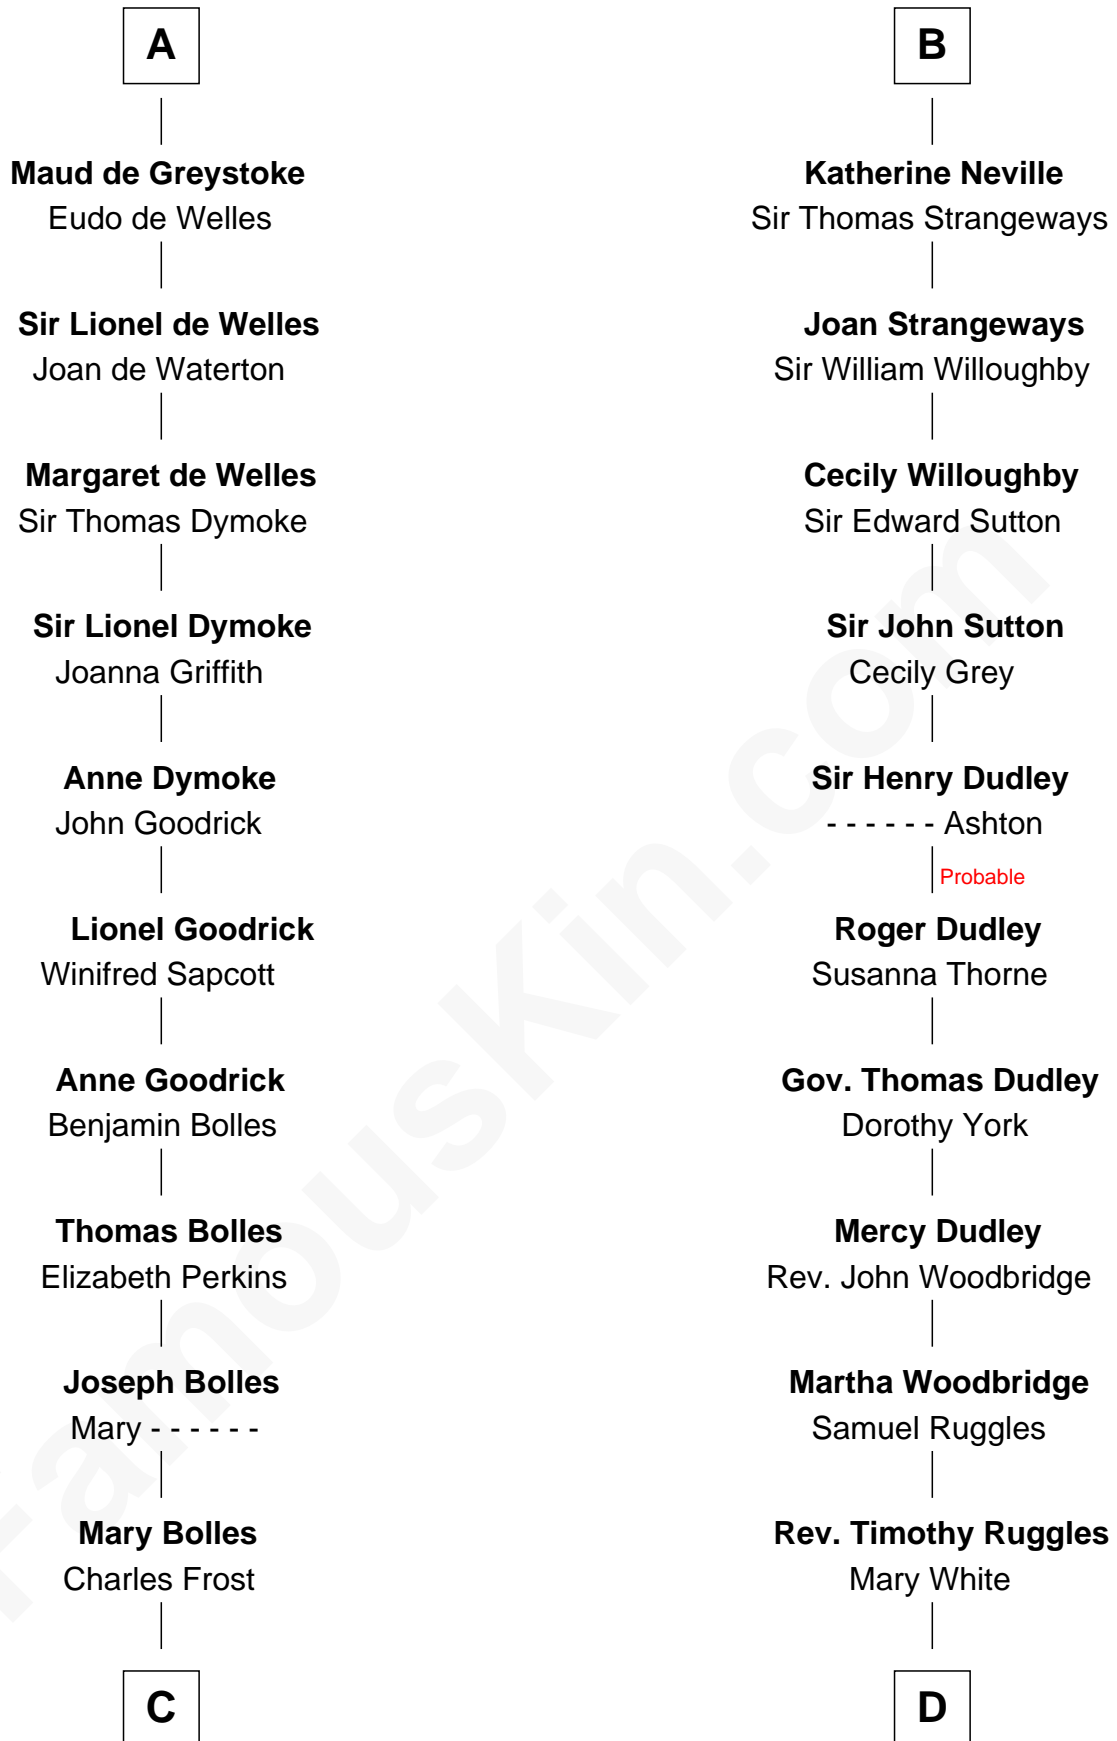

## Relationship Chart of

### Ichabod Goodwin

27th Governor of New Hampshire

18th cousin 3 times removed of

### Bathsheba (Ruggles) Spooner

First woman executed for murder in U.S. by non-British government

**C**

**Mary Frost**

John Hill

**Elisha Hill**

Mary Plaisted

**Hannah Hill**

**Bathsheba (Ruggles) Spooner**

*First Woman Executed in U.S.*