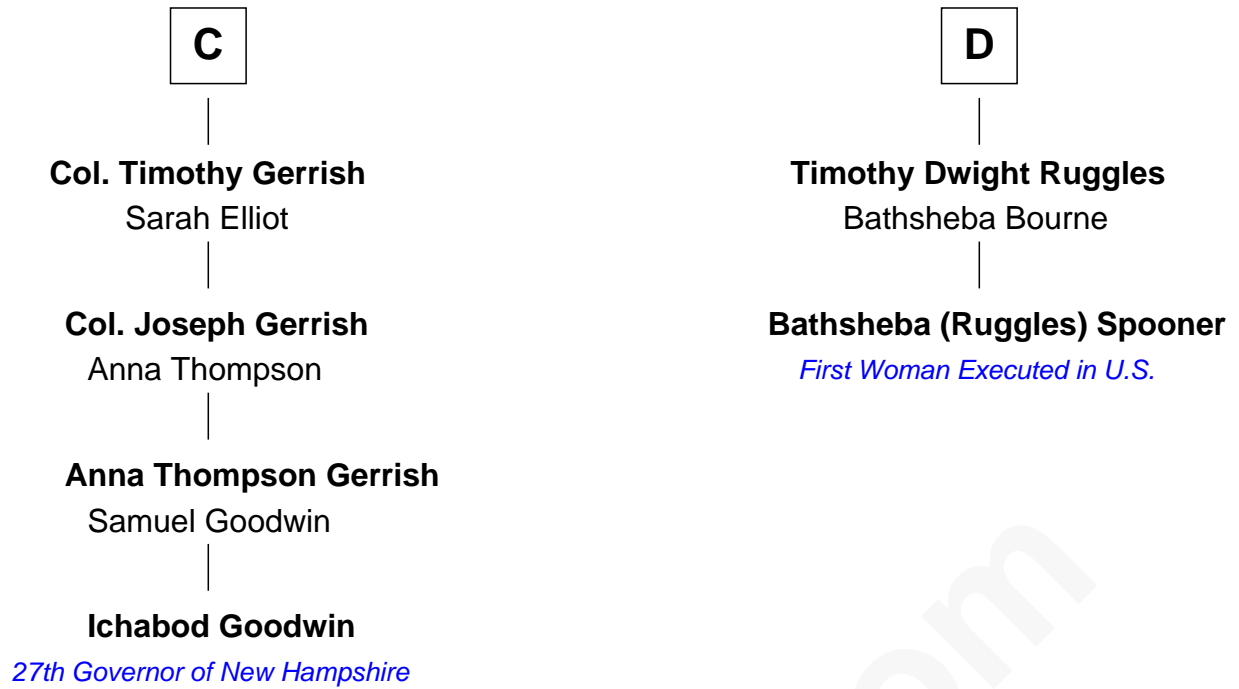

FamousKin.com

Relationship Chart of

Ichabod Goodwin

27th Governor of New Hampshire

18th cousin 2 times removed of

Bathsheba (Ruggles) Spooner

First woman executed for murder in U.S. by non-British government

Joan de Ferrers
Sir Thomas de Berkeley

Sir Maurice de Berkeley
Eve la Zouche

Thomas de Berkeley
Katherine de Clyvedon

Sir John Berkeley
Elizabeth Betteshorne

B

FamousKin.com