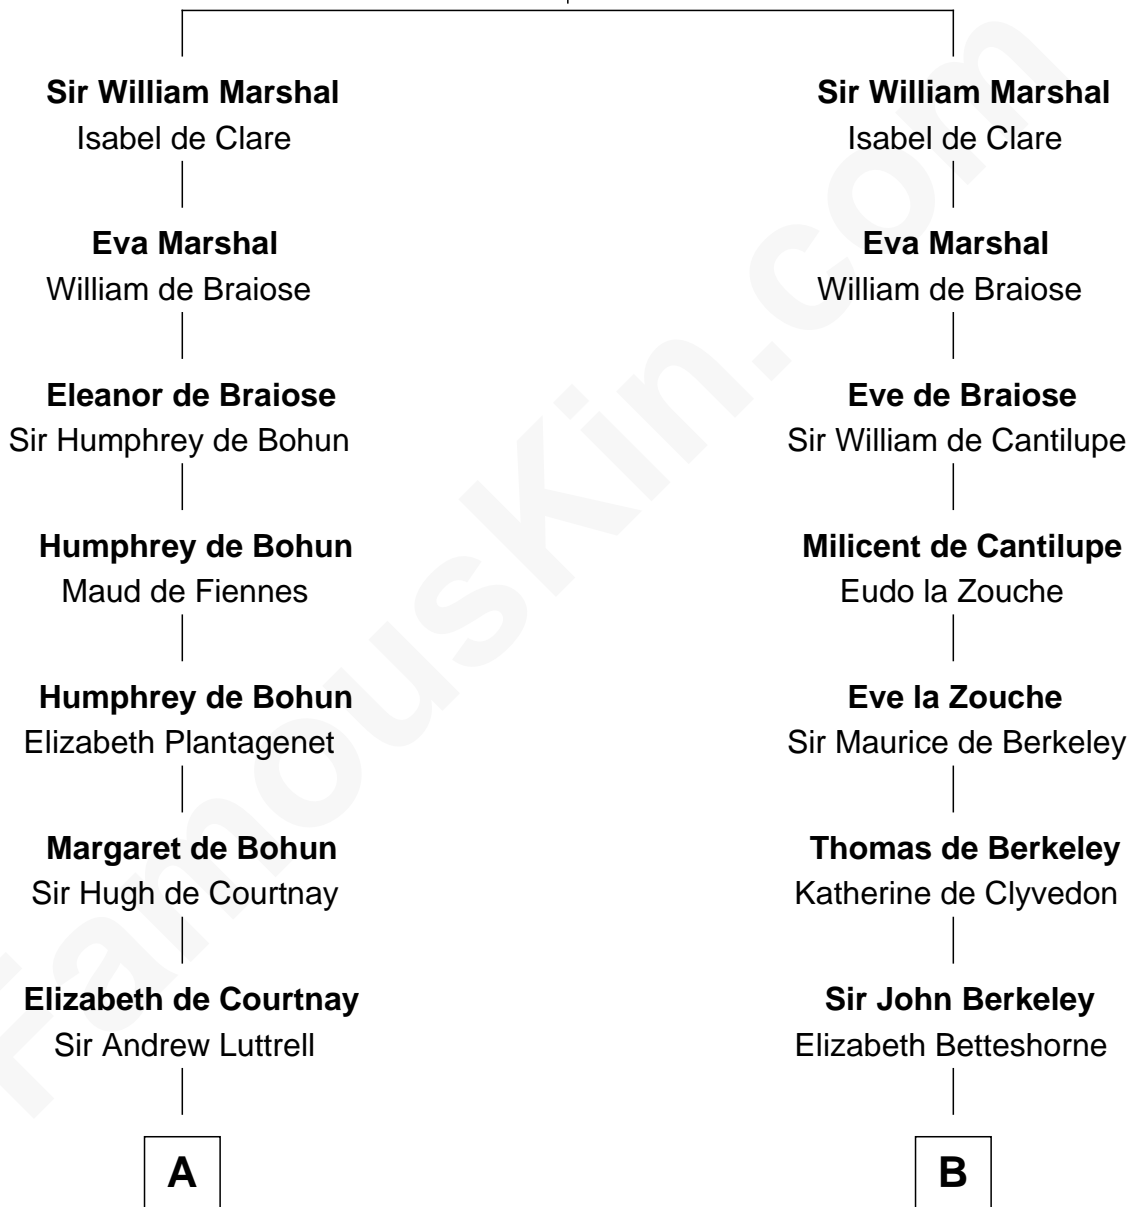

## Relationship Chart of

### Ichabod Goodwin

27th Governor of New Hampshire

18th cousin 2 times removed of

### Bathsheba (Ruggles) Spooner

First woman executed for murder in U.S. by non-British government

**John FitzGilbert**  
Sybilla of Salisbury

FamousKin.com