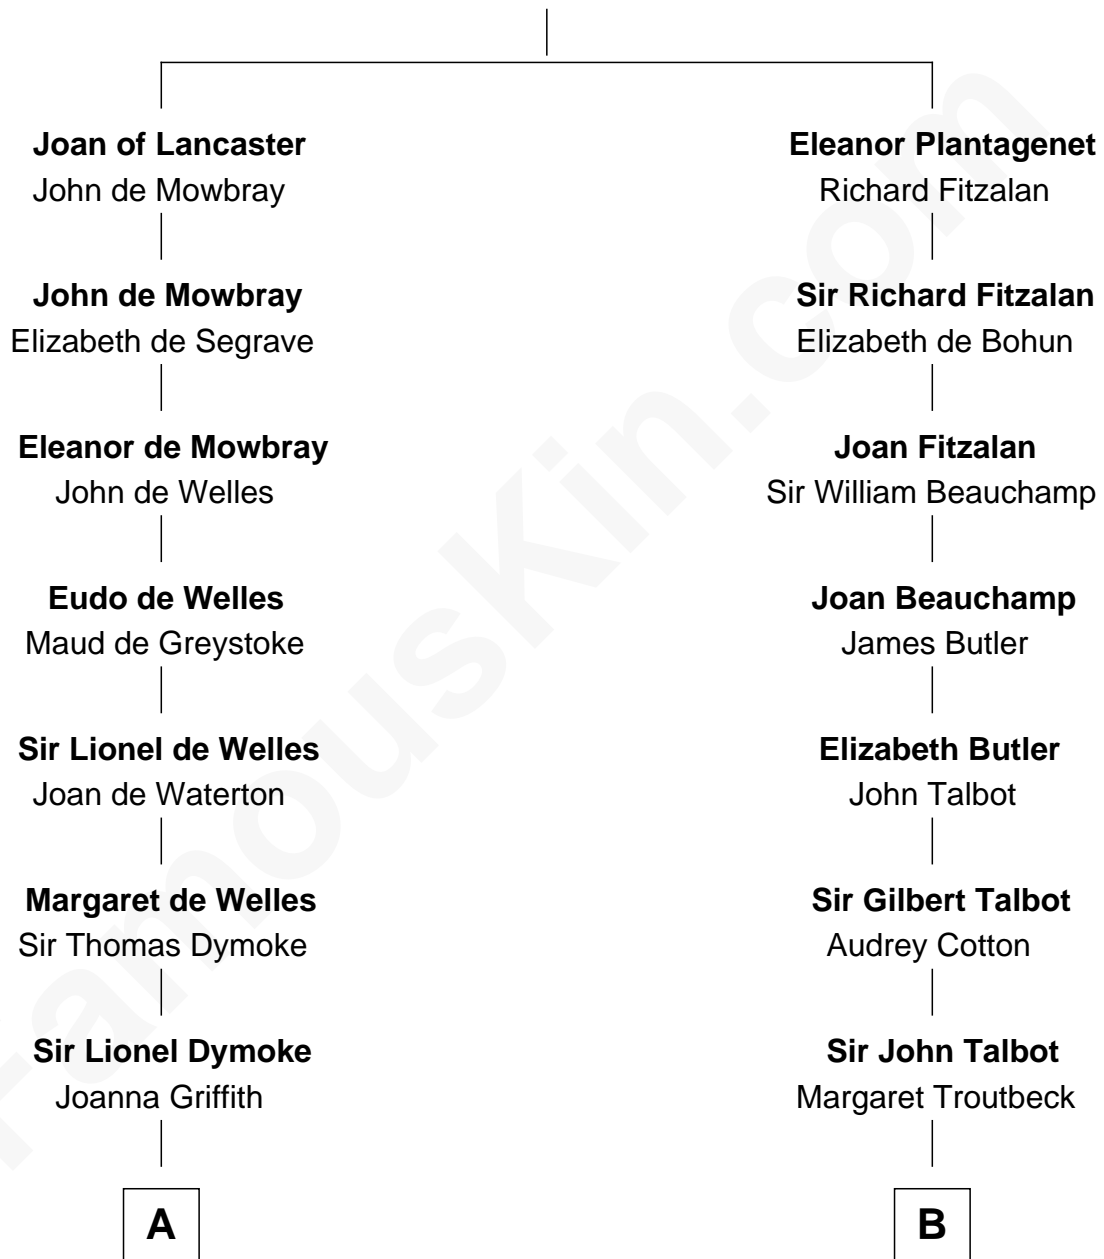

FamousKin.com Relationship Chart of

Ichabod Goodwin

27th Governor of New Hampshire

17th cousin 2 times removed of

Norman Rockwell

American Artist

Henry Plantagenet

Maud de Chaworth

C

John William Rockwell
Phebe Boyce Waring

Jarvis Waring Rockwell
Anne Mary Hill

Norman Rockwell
American Artist

FamousKin.com