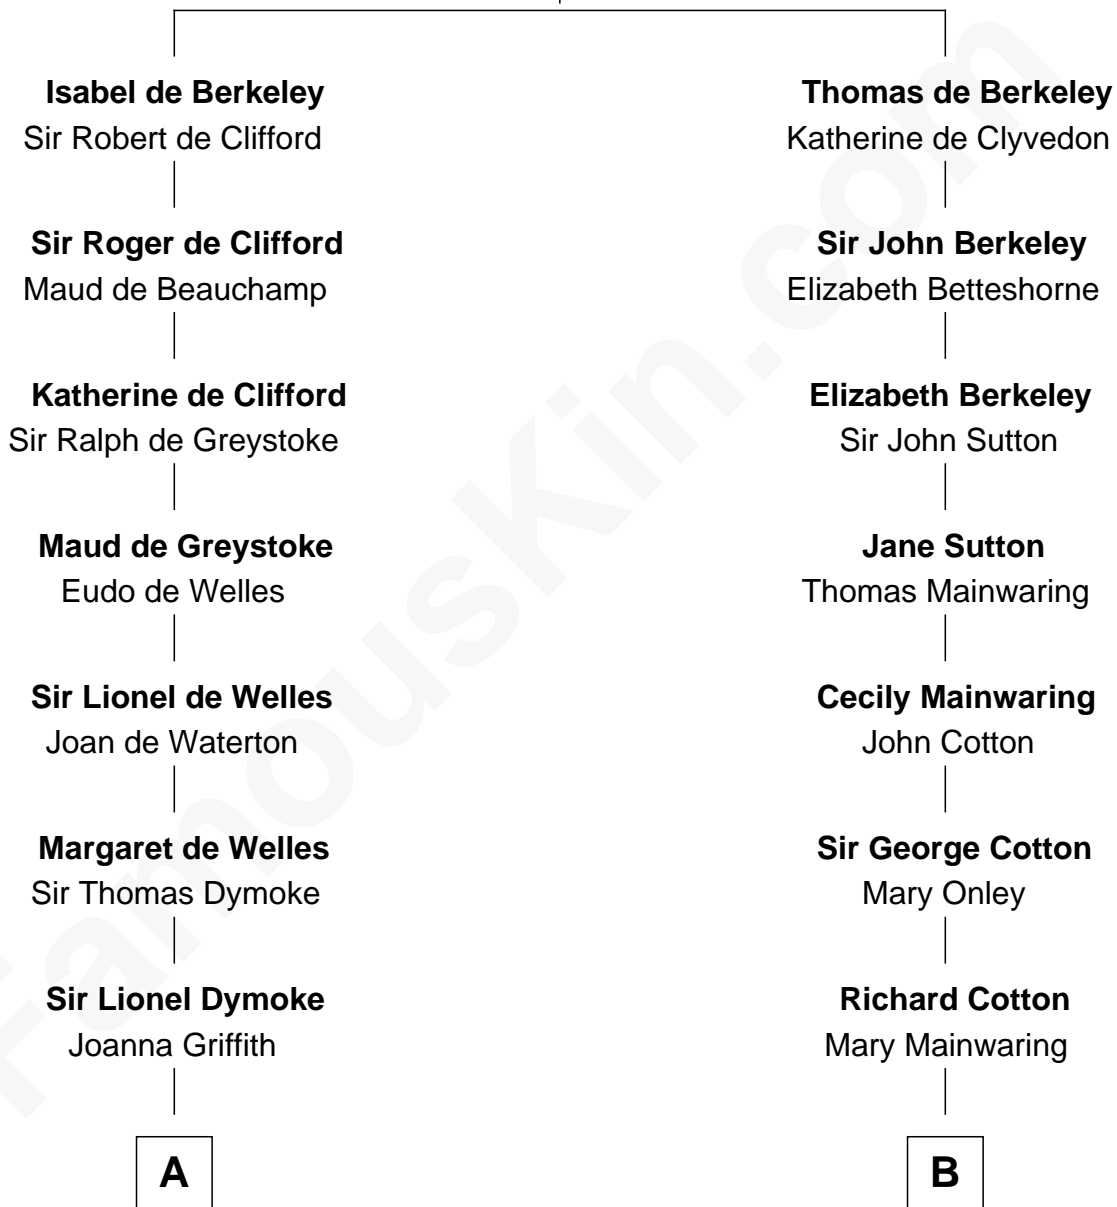

# FamousKin.com Relationship Chart of

**Ichabod Goodwin**

*27th Governor of New Hampshire*

17th cousin 3 times removed of

**Richard Gere**

*Movie Actor*

**Sir Maurice de Berkeley**

Eve la Zouche

C

**Nelson Leroy Tiffany**  
Evaline Harriet Williams

**William Stanton Tiffany**  
Anna Rebecca Stevens

**Doris Anna Tiffany**  
Homer George Gere

**Richard Gere**  
*Movie Actor*