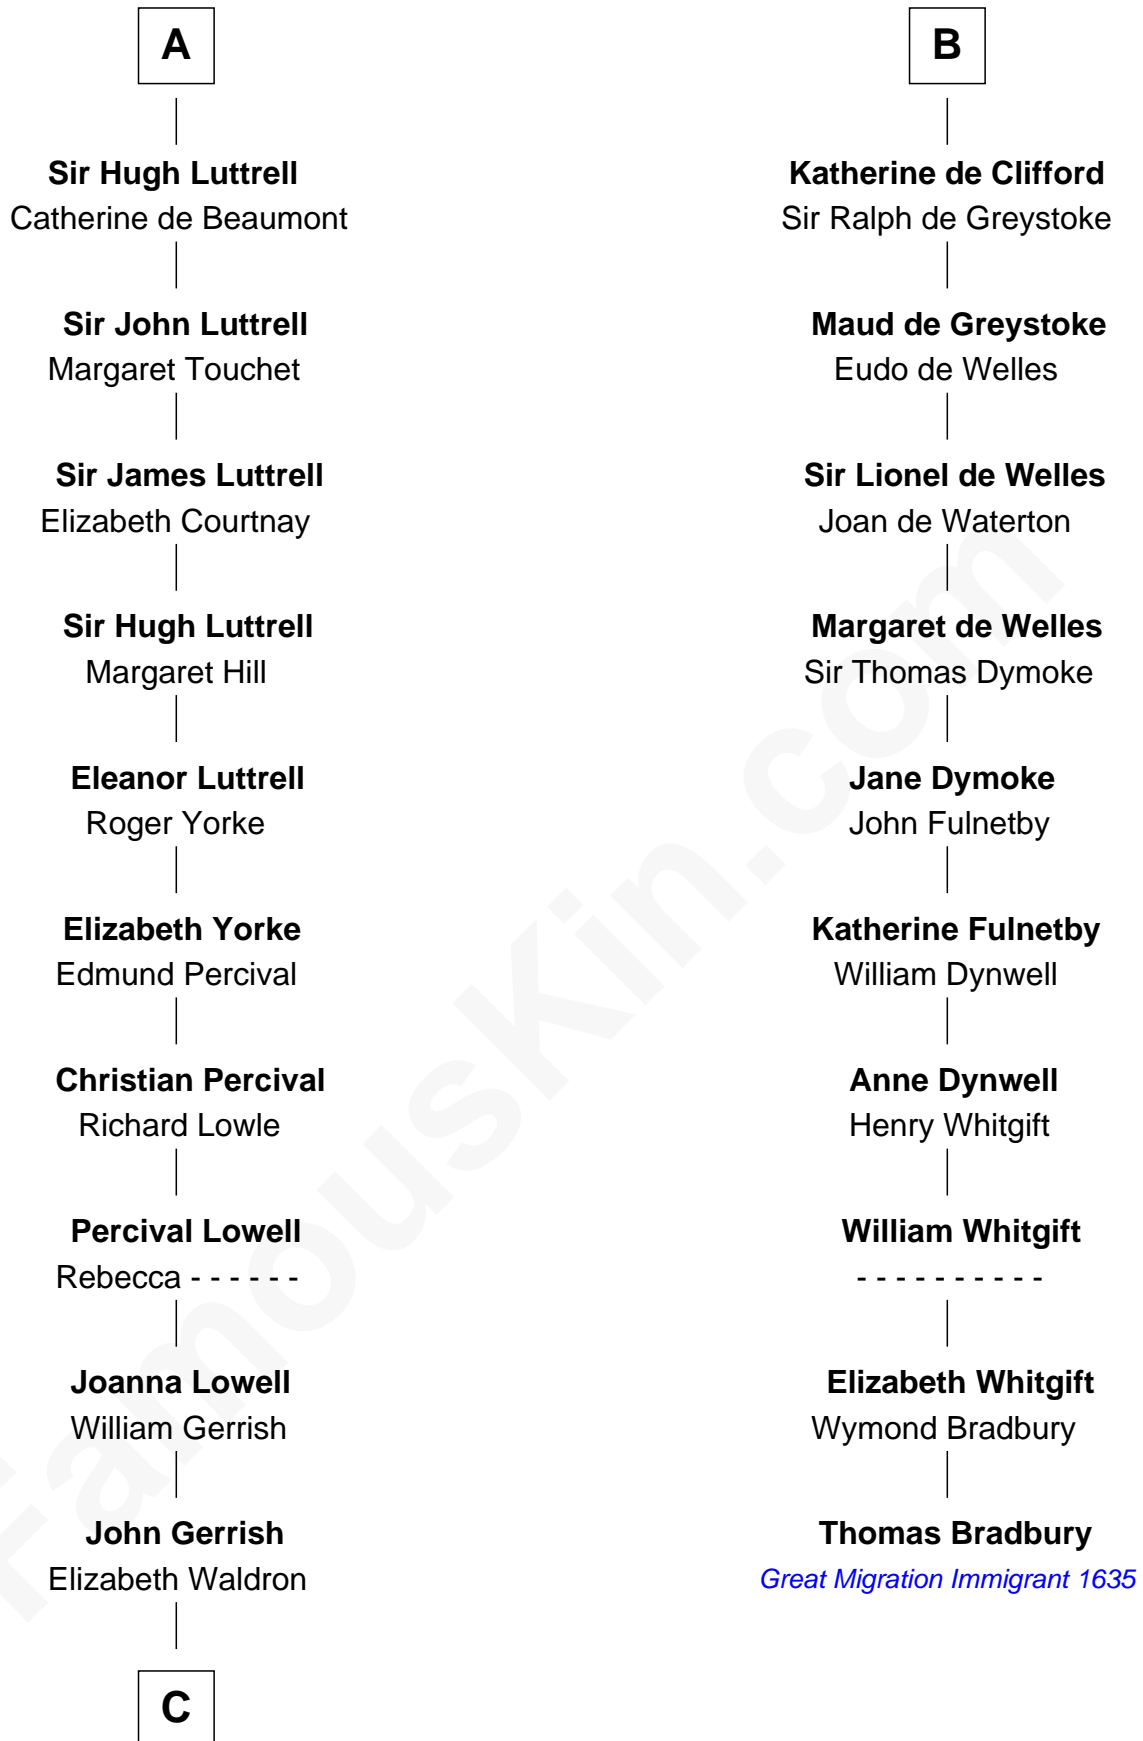

FamousKin.com Relationship Chart of

Ichabod Goodwin

27th Governor of New Hampshire

16th cousin 4 times removed of

Thomas Bradbury

(c1610/11 - 1694/5) Great Migration Immigrant 1635

Humphrey IV de Bohun

Margaret of Scotland

C

Col. Timothy Gerrish

Sarah Elliot

Col. Joseph Gerrish

Anna Thompson

Anna Thompson Gerrish

Samuel Goodwin

Ichabod Goodwin

27th Governor of New Hampshire

FamousKin.com