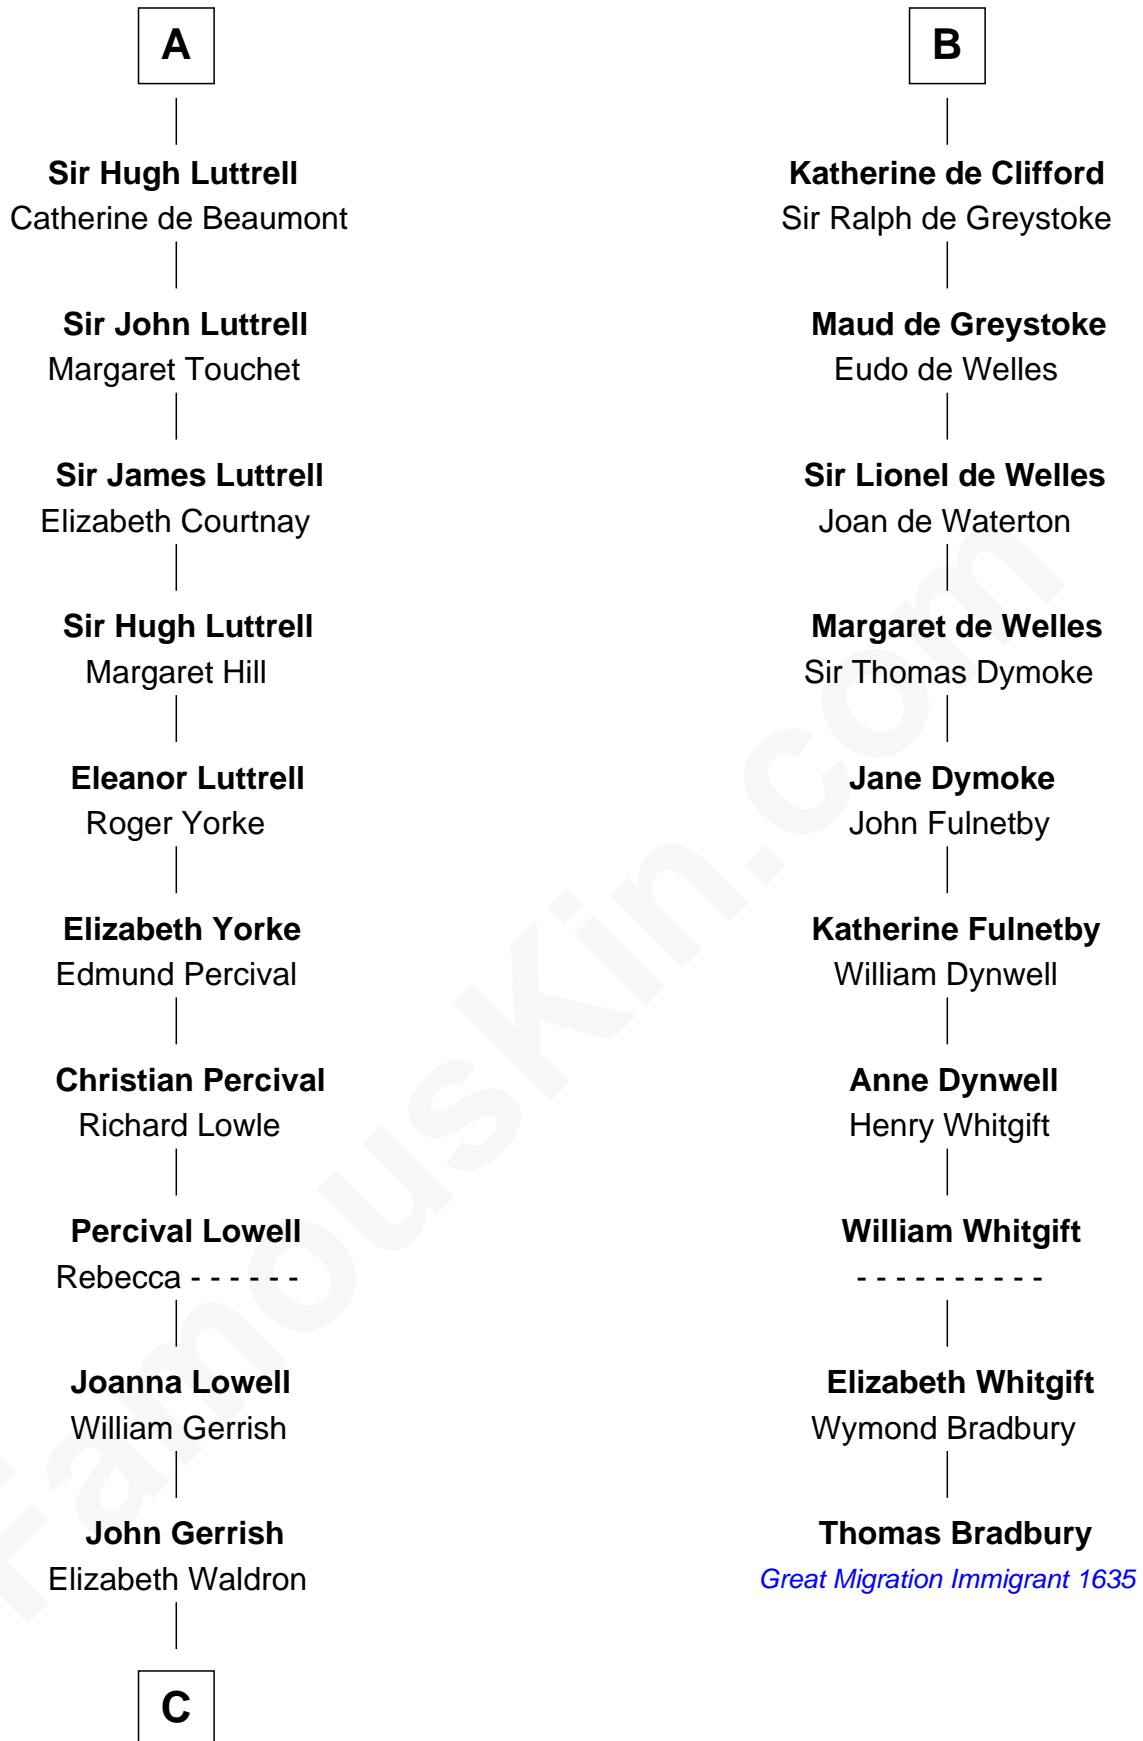

FamousKin.com Relationship Chart of

Ichabod Goodwin

27th Governor of New Hampshire

16th cousin 4 times removed of

Thomas Bradbury

(c1610/11 - 1694/5) Great Migration Immigrant 1635

C

Col. Timothy Gerrish

Sarah Elliot

Col. Joseph Gerrish

Anna Thompson

Anna Thompson Gerrish

Samuel Goodwin

Ichabod Goodwin

27th Governor of New Hampshire