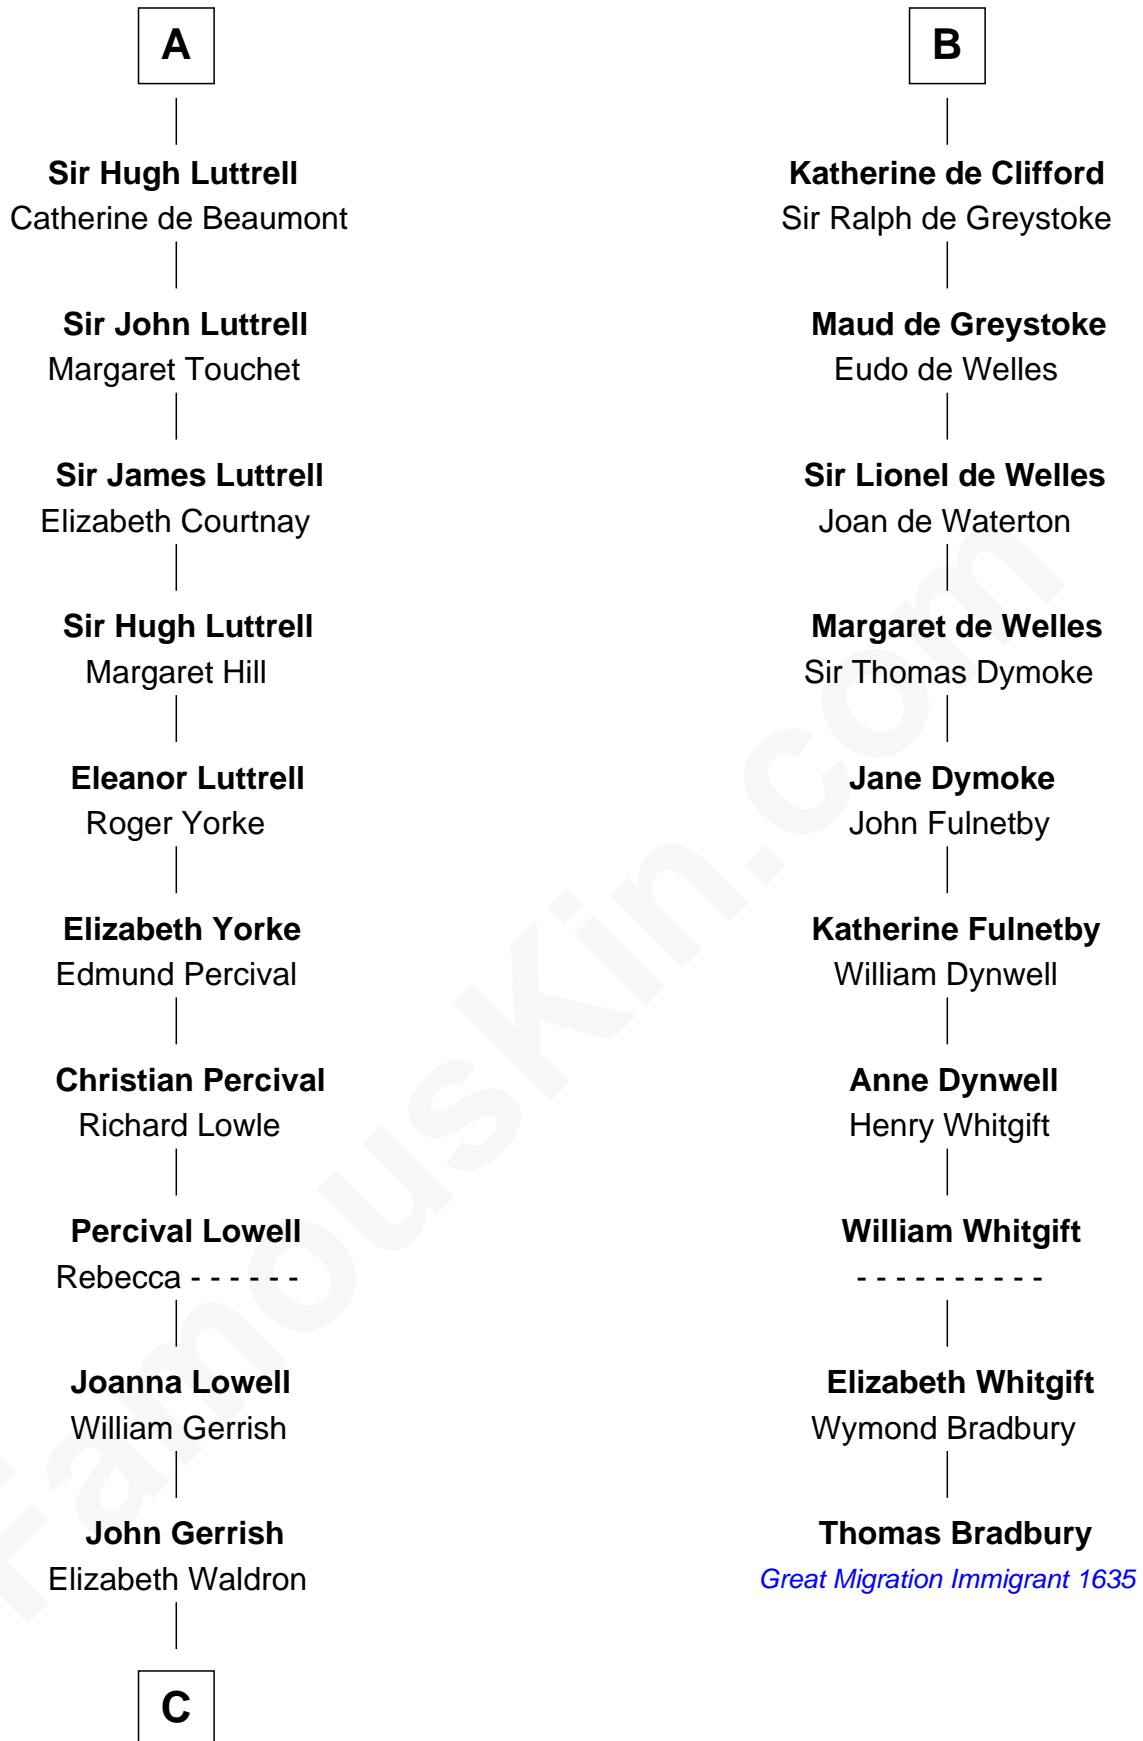

## Relationship Chart of

### Ichabod Goodwin

27th Governor of New Hampshire

16th cousin 4 times removed of

### Thomas Bradbury

(c1610/11 - 1694/5) Great Migration Immigrant 1635

**C**

Col. Timothy Gerrish

Sarah Elliot

Col. Joseph Gerrish

Anna Thompson

Anna Thompson Gerrish

Samuel Goodwin

**Ichabod Goodwin**

*27th Governor of New Hampshire*

FamousKin.com