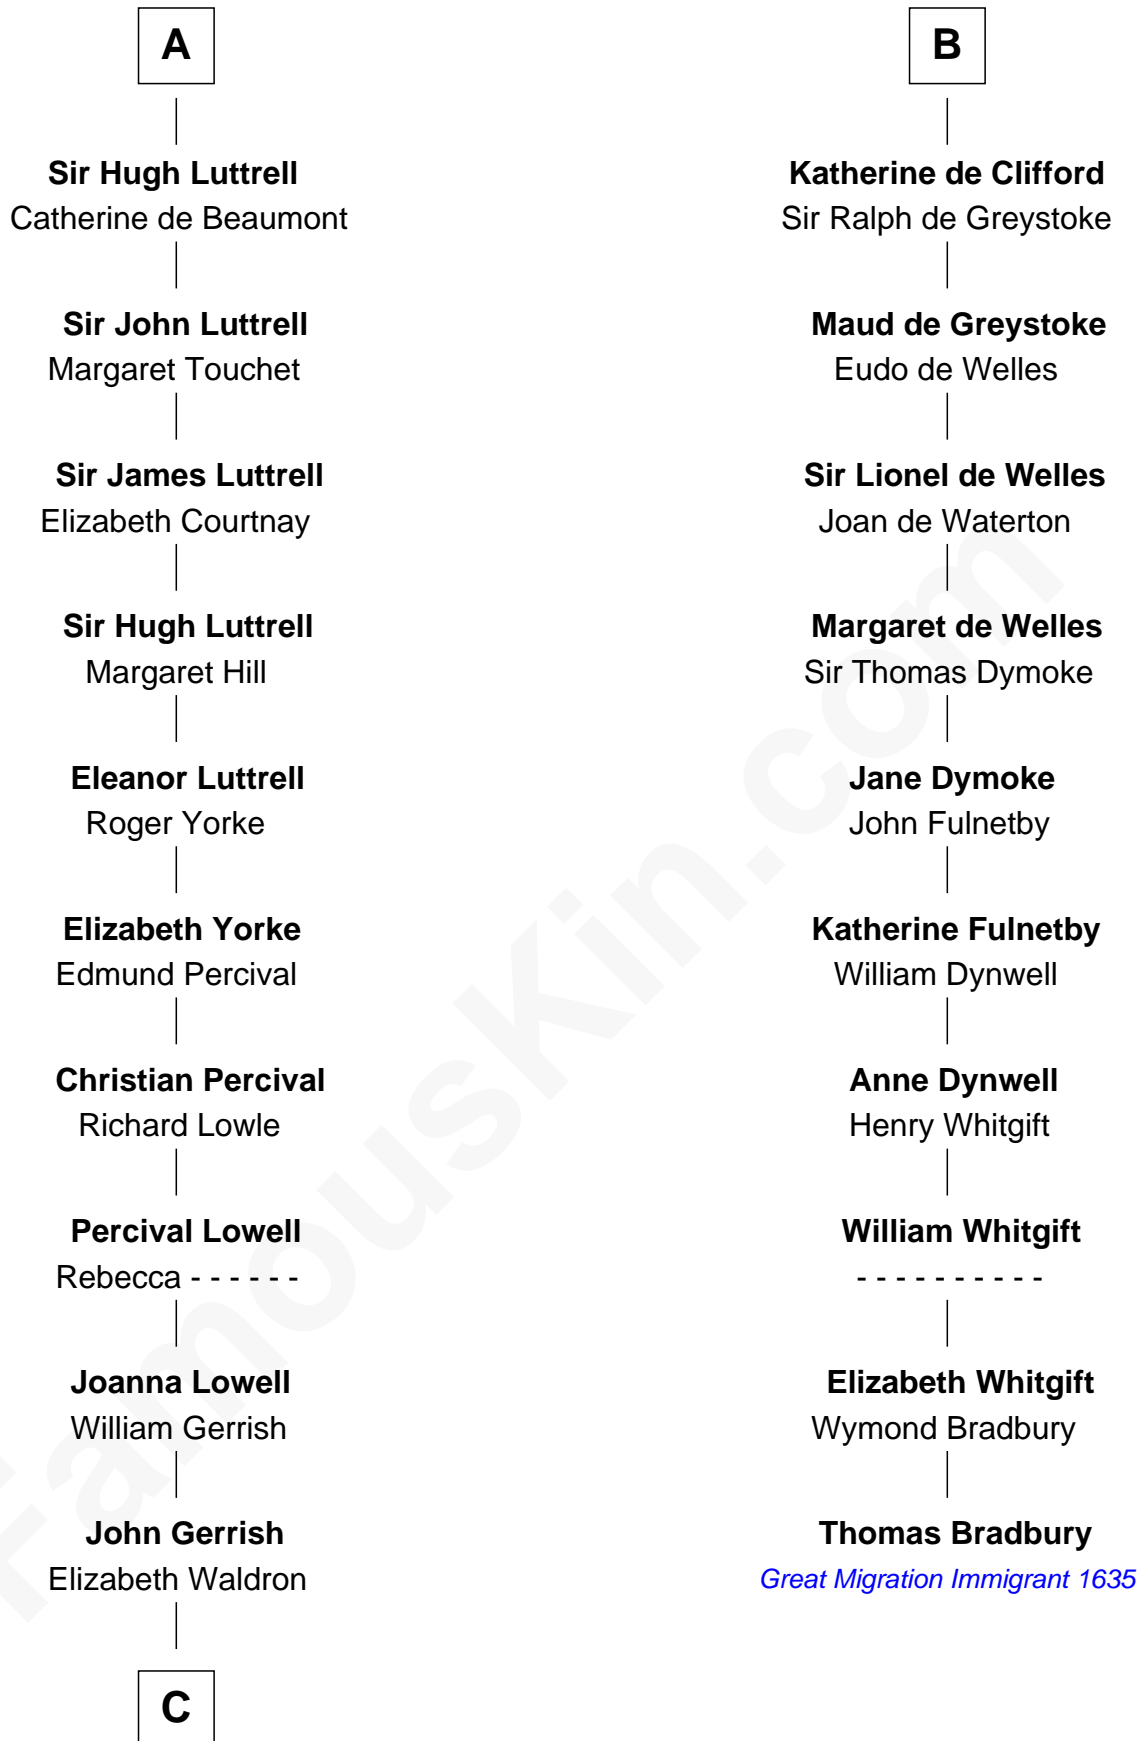

FamousKin.com

Relationship Chart of

Ichabod Goodwin

27th Governor of New Hampshire

16th cousin 4 times removed of

Thomas Bradbury

(c1610/11 - 1694/5) Great Migration Immigrant 1635

C

Col. Timothy Gerrish

Sarah Elliot

Col. Joseph Gerrish

Anna Thompson

Anna Thompson Gerrish

Samuel Goodwin

Ichabod Goodwin

27th Governor of New Hampshire