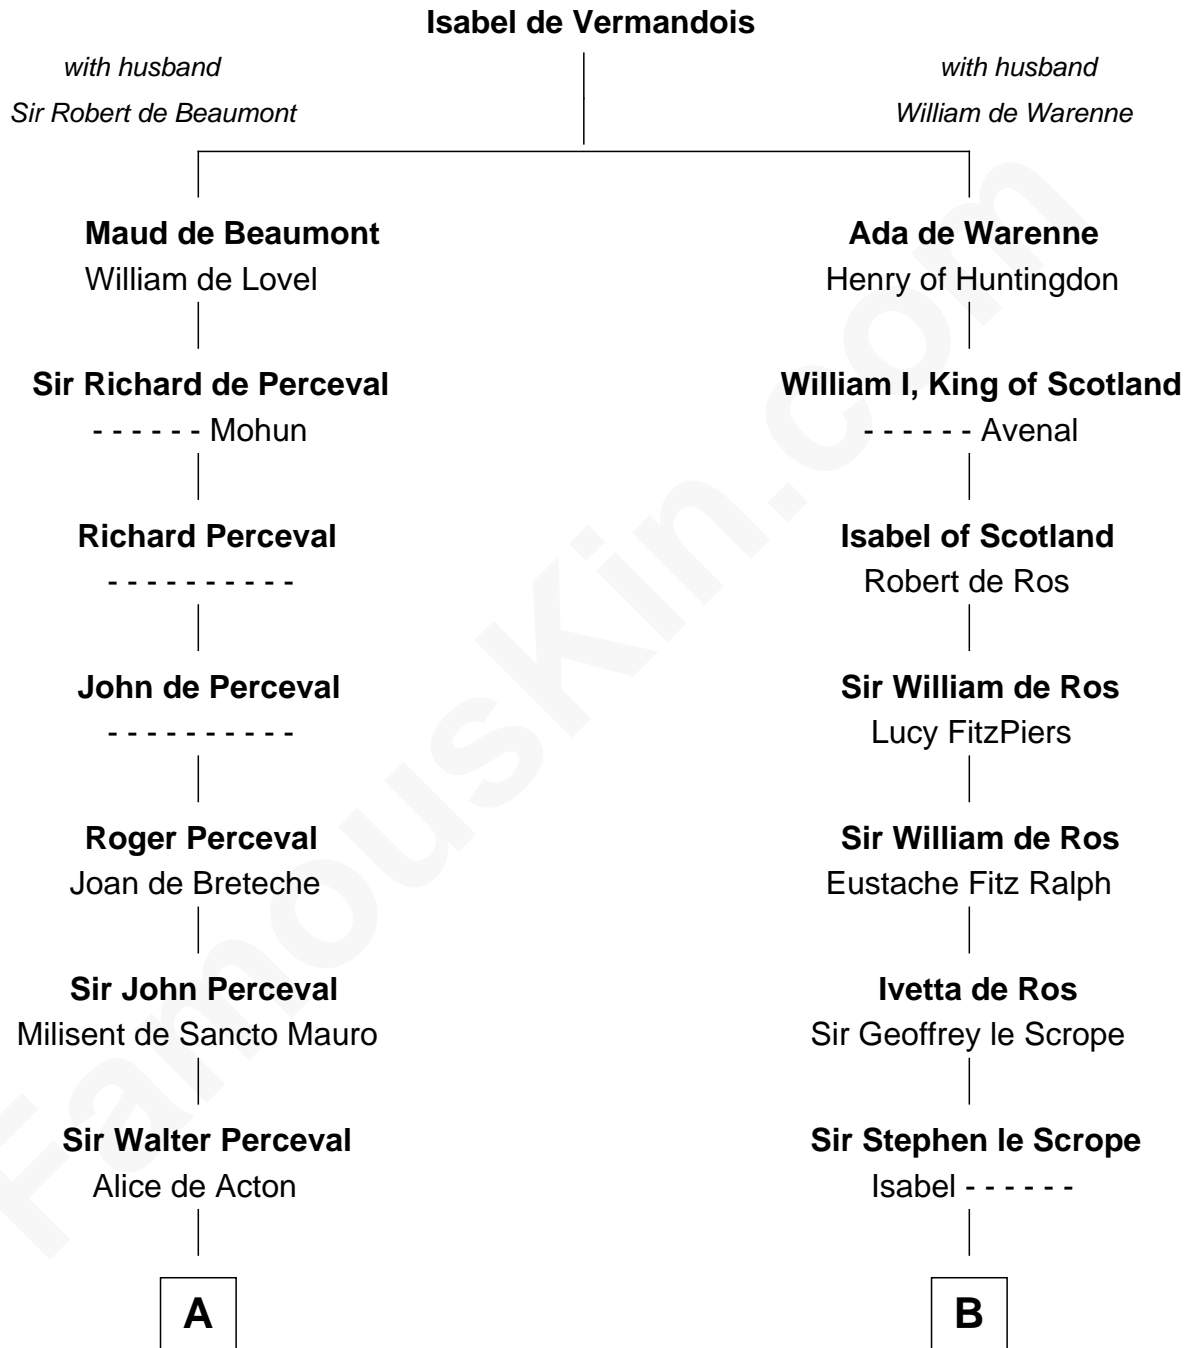

FamousKin.com Relationship Chart of

Ichabod Goodwin

27th Governor of New Hampshire

16th cousin 4 times removed of

Thomas Bradbury

(c1610/11 - 1694/5) Great Migration Immigrant 1635

C

Col. Timothy Gerrish

Sarah Elliot

Col. Joseph Gerrish

Anna Thompson

Anna Thompson Gerrish

Samuel Goodwin

Ichabod Goodwin

27th Governor of New Hampshire

FamousKin.com