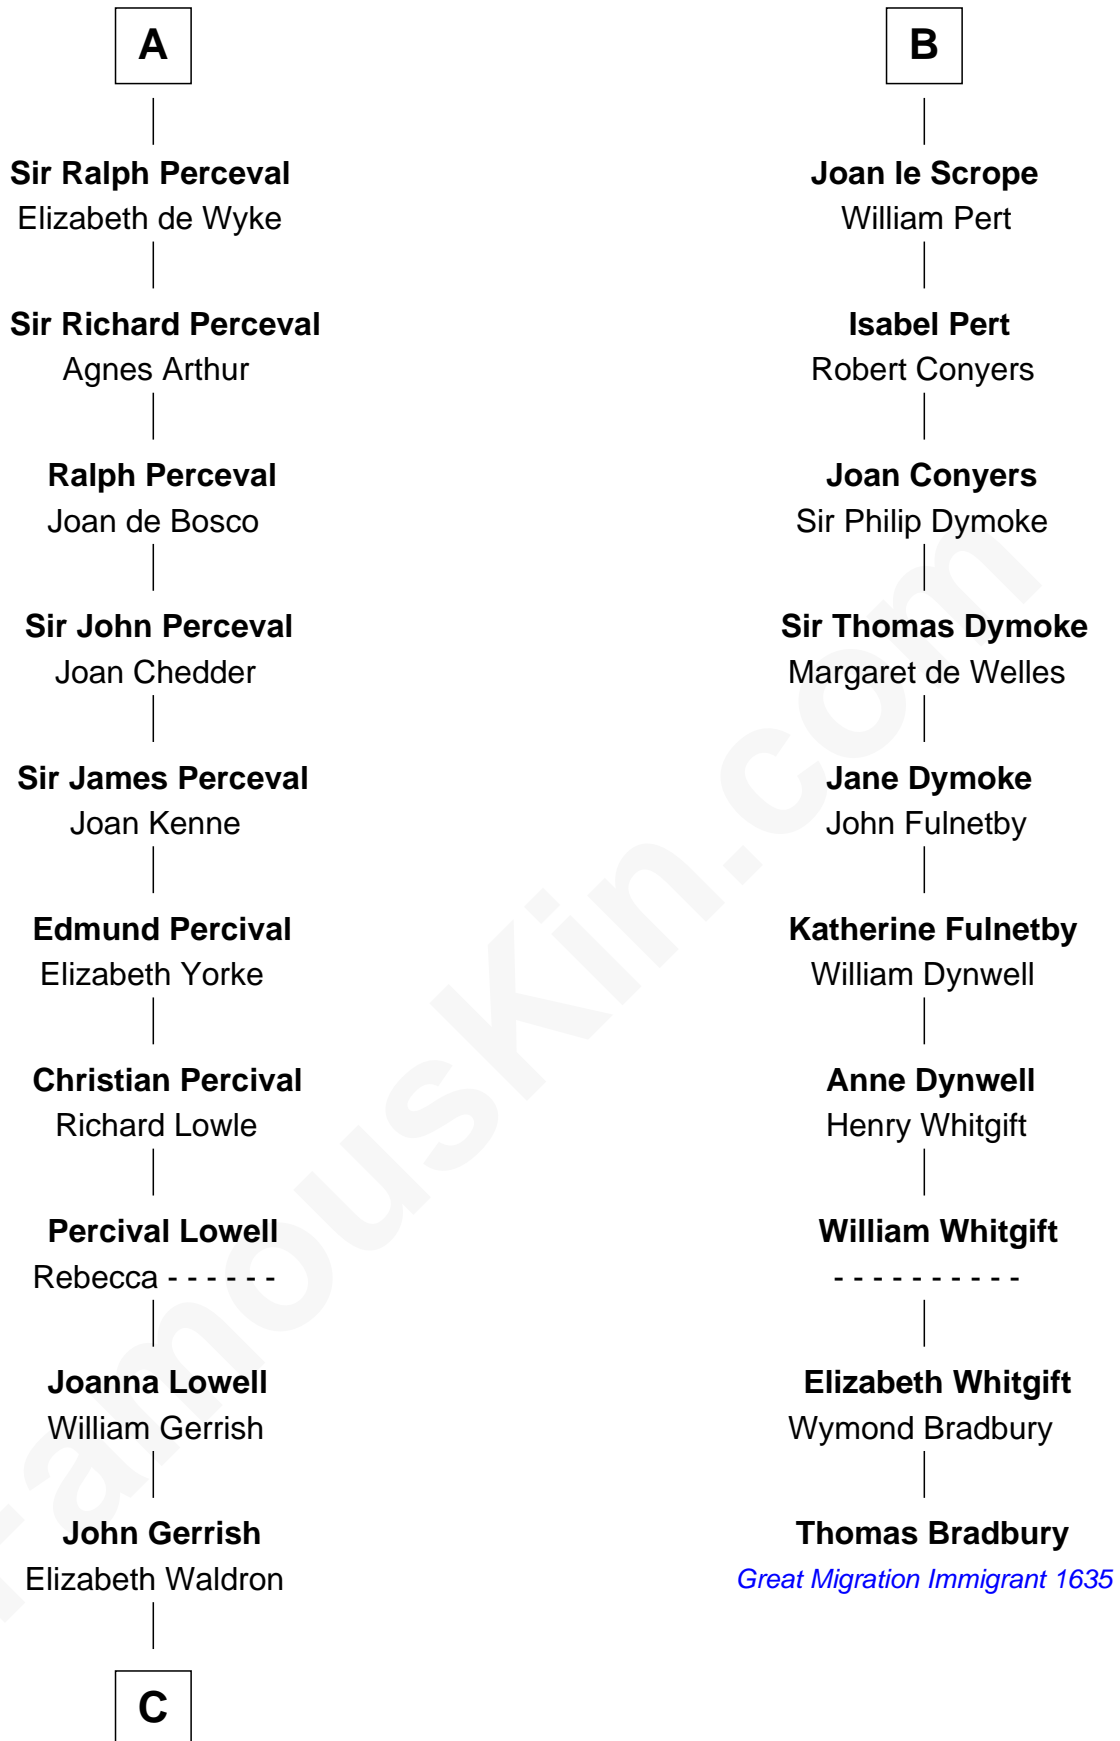

FamousKin.com Relationship Chart of

Ichabod Goodwin

27th Governor of New Hampshire

16th cousin 4 times removed of

Thomas Bradbury

(c1610/11 - 1694/5) Great Migration Immigrant 1635

C

Col. Timothy Gerrish

Sarah Elliot

Col. Joseph Gerrish

Anna Thompson

Anna Thompson Gerrish

Samuel Goodwin

Ichabod Goodwin

27th Governor of New Hampshire

FamousKin.com