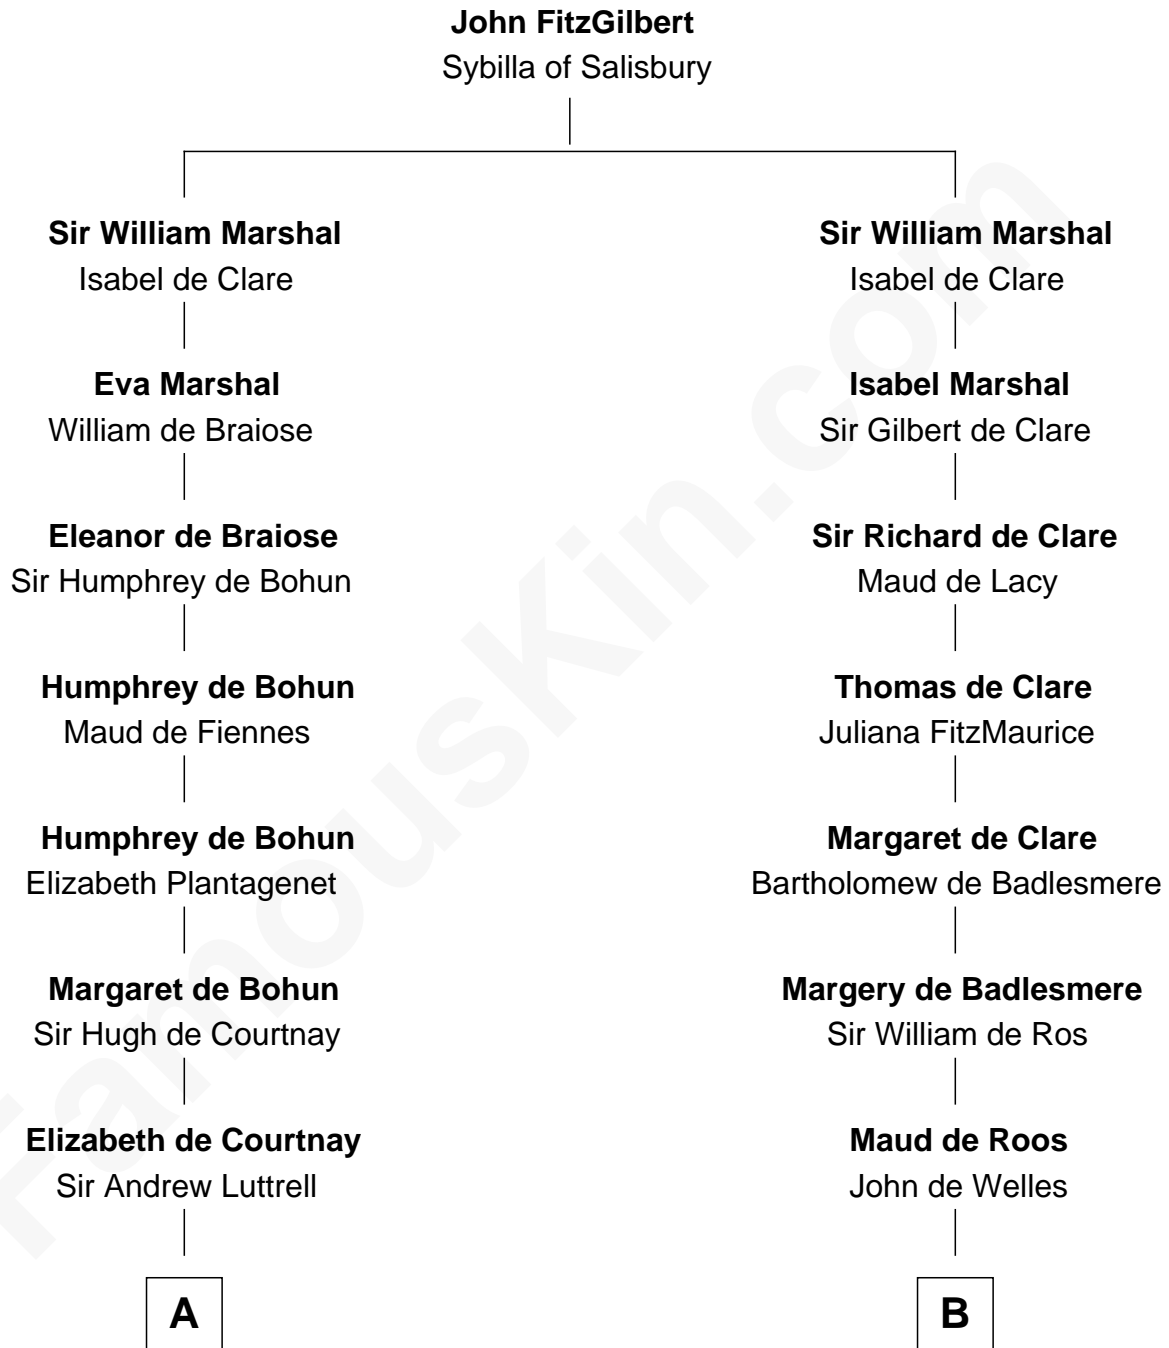

FamousKin.com Relationship Chart of

Ichabod Goodwin

27th Governor of New Hampshire

16th cousin 4 times removed of

Thomas Bradbury

(c1610/11 - 1694/5) Great Migration Immigrant 1635

C

Col. Timothy Gerrish

Sarah Elliot

Col. Joseph Gerrish

Anna Thompson

Anna Thompson Gerrish

Samuel Goodwin

Ichabod Goodwin

27th Governor of New Hampshire

FamousKin.com