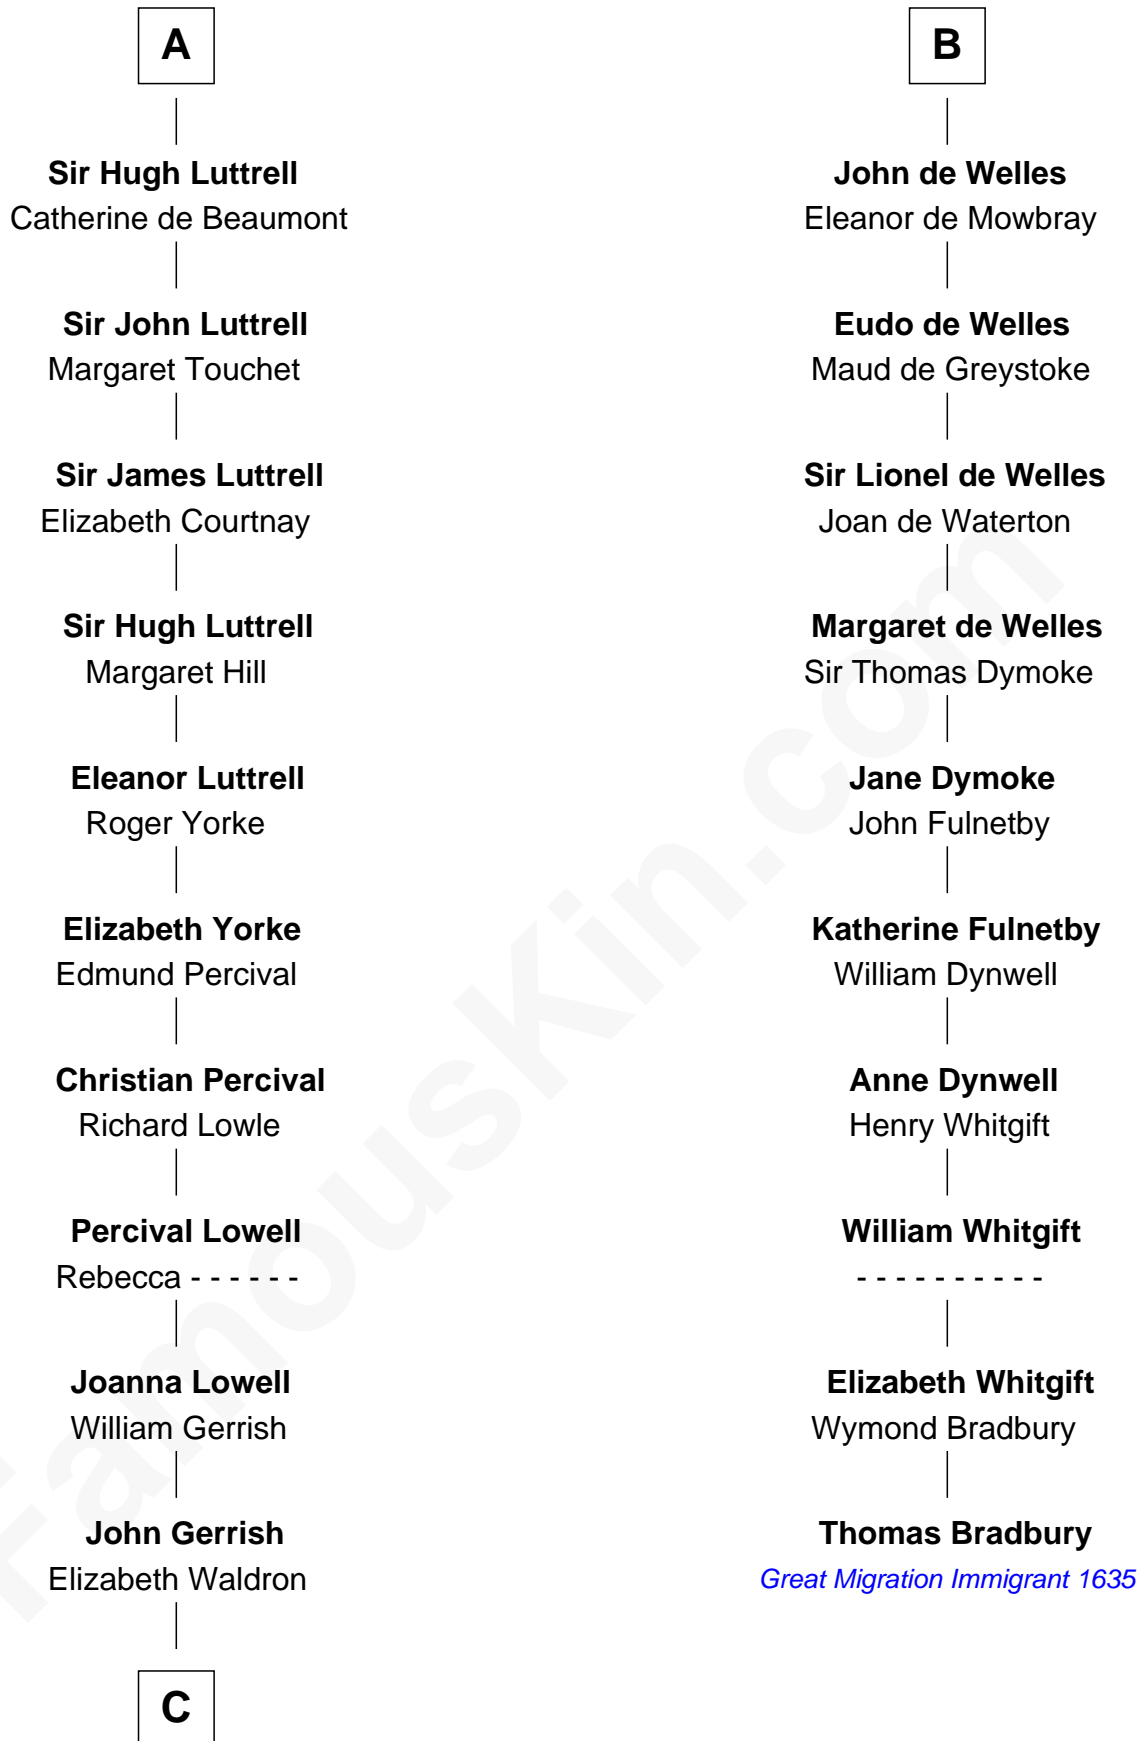

FamousKin.com Relationship Chart of

Ichabod Goodwin

27th Governor of New Hampshire

16th cousin 4 times removed of

Thomas Bradbury

(c1610/11 - 1694/5) Great Migration Immigrant 1635

C

Col. Timothy Gerrish

Sarah Elliot

Col. Joseph Gerrish

Anna Thompson

Anna Thompson Gerrish

Samuel Goodwin

Ichabod Goodwin

27th Governor of New Hampshire

FamousKin.com