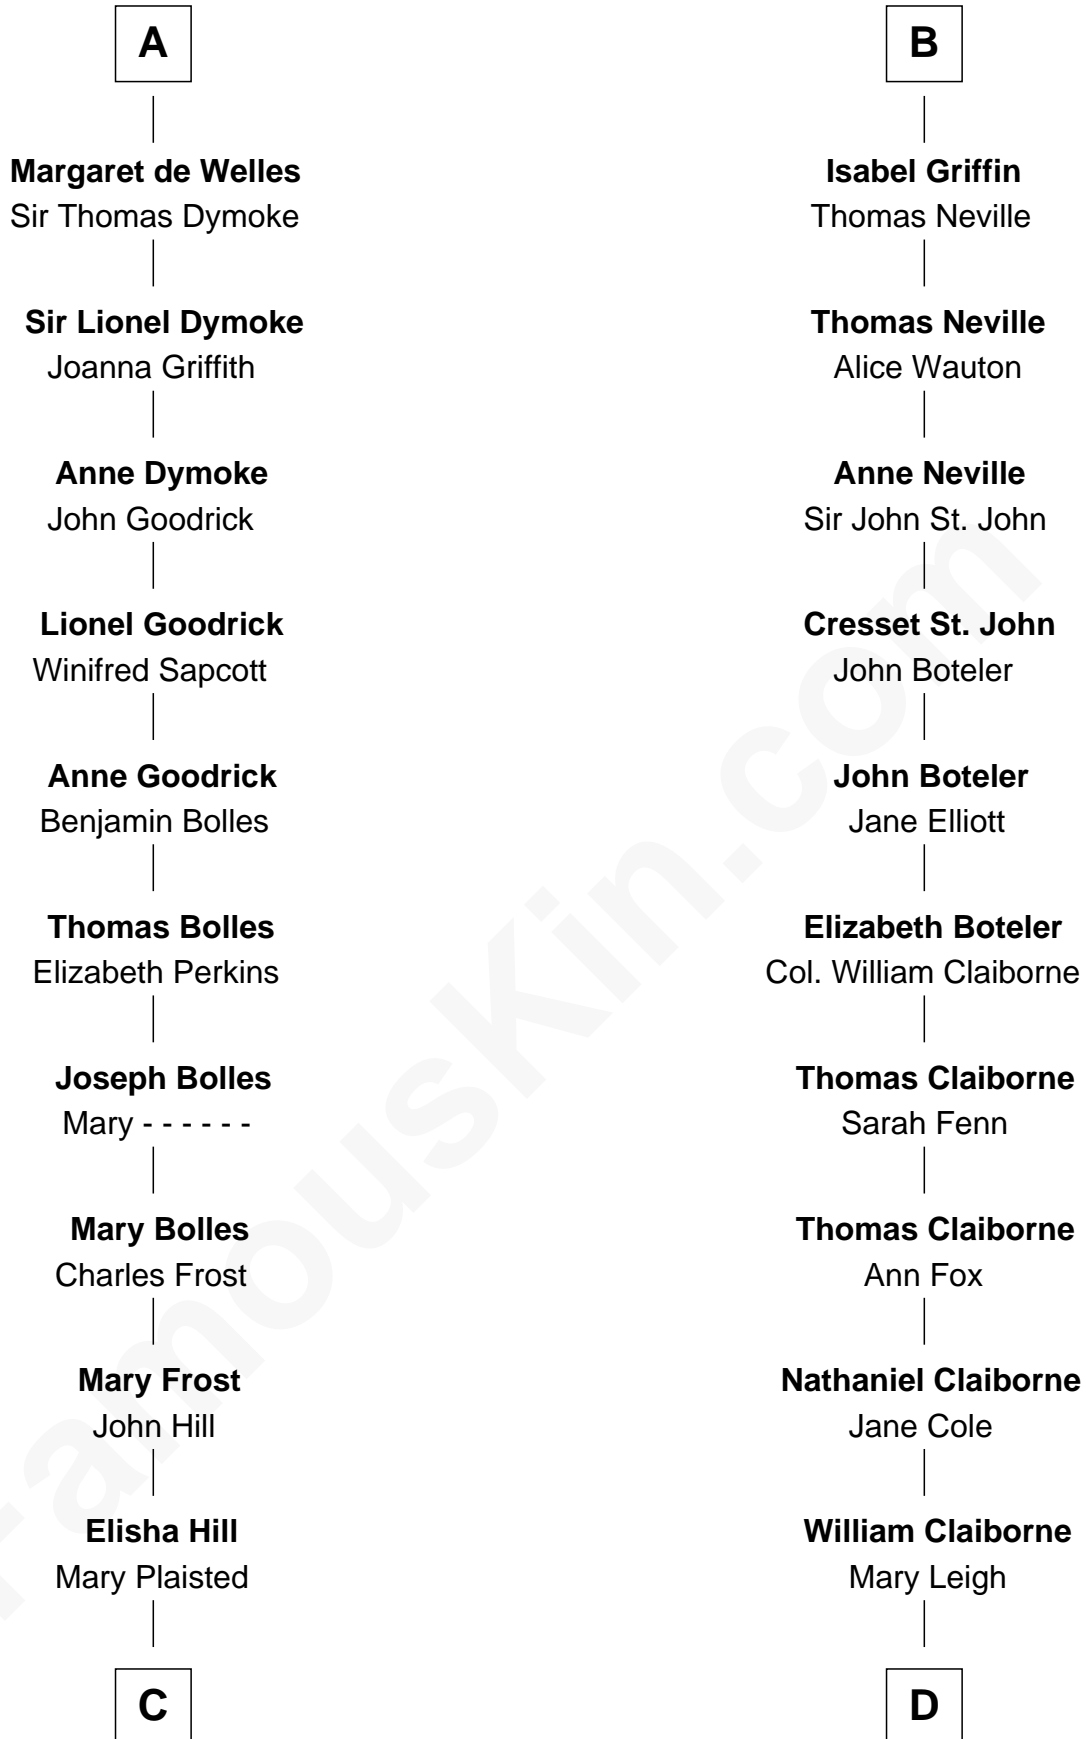

FamousKin.com Relationship Chart of

Ichabod Goodwin

27th Governor of New Hampshire

19th cousin 2 times removed of

Liz Claiborne

Fashion Designer and Founder of Liz Claiborne Inc.

Sir William de Cantilupe

Eve de Braiose

C

Hannah Hill
Dominicus Goodwin

Samuel Goodwin
Anna Thompson Gerrish

Ichabod Goodwin
27th Governor of New Hampshire

D

William Charles Cole Claiborne
Clarisse Duralde

William Charles Cole Claiborne
Louise de Balathier