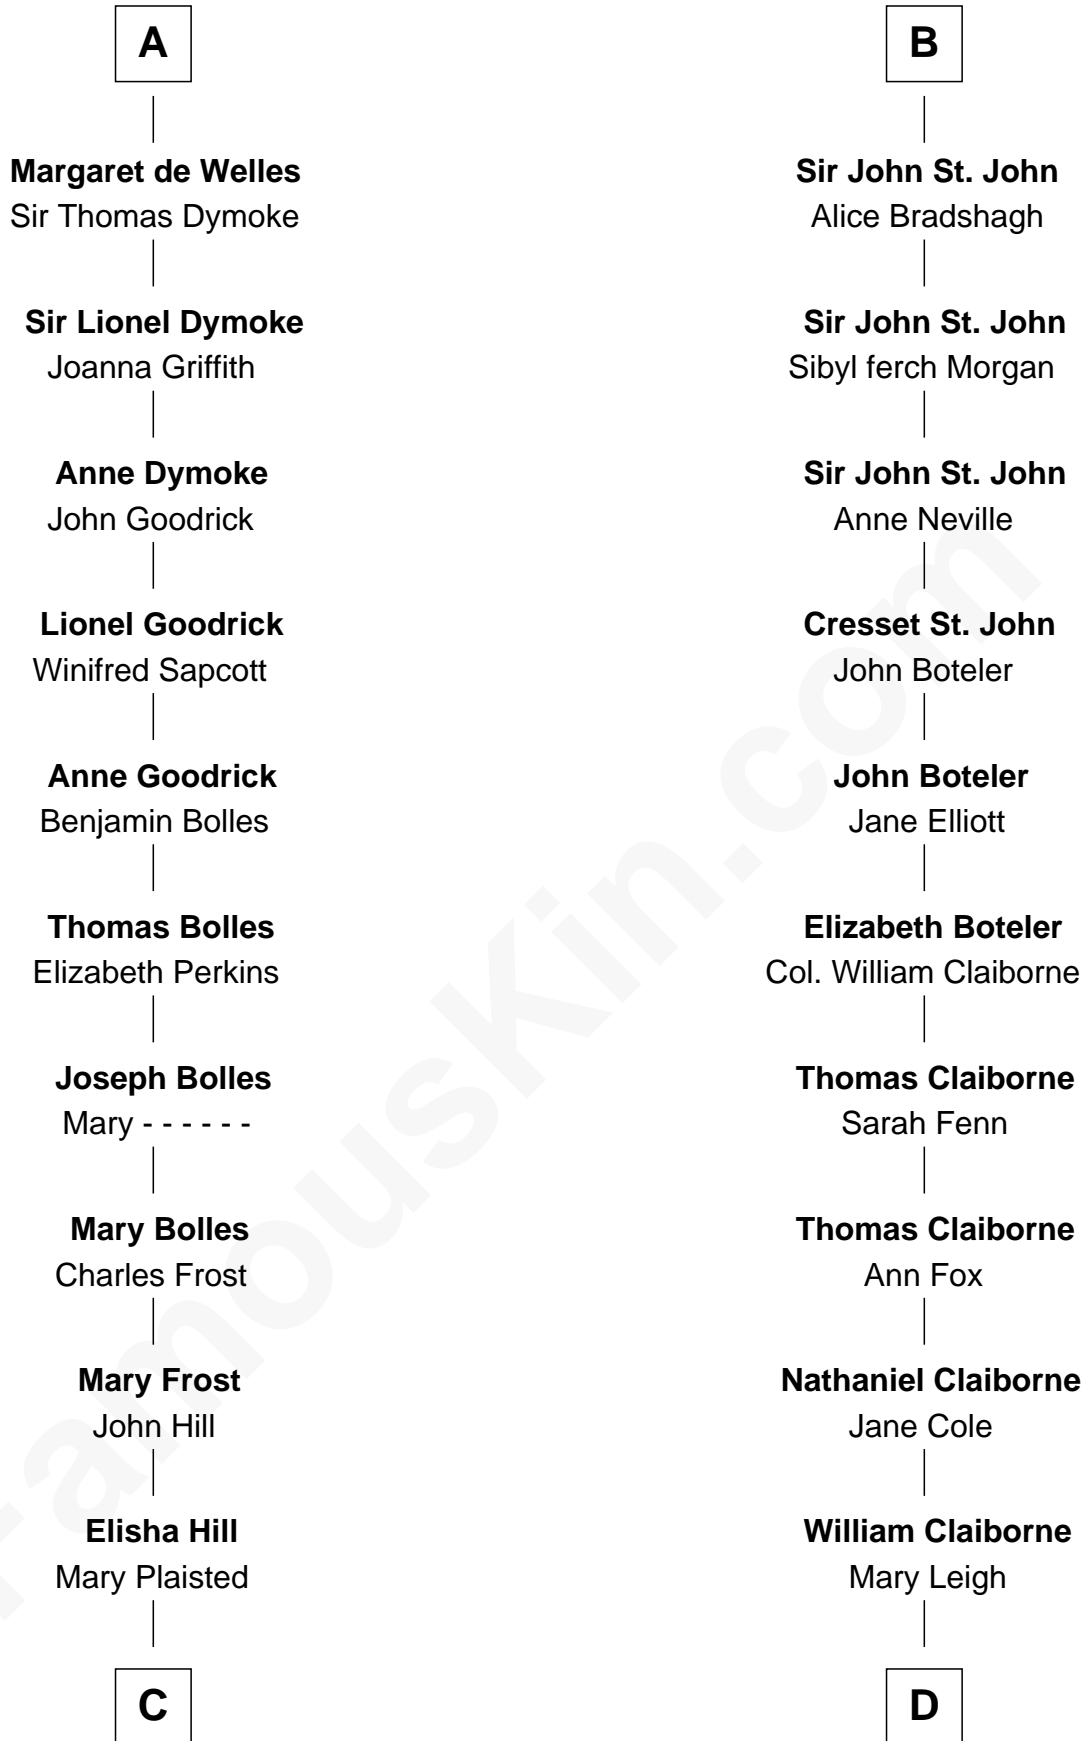

FamousKin.com Relationship Chart of

Ichabod Goodwin

27th Governor of New Hampshire

19th cousin 2 times removed of

Liz Claiborne

Fashion Designer and Founder of Liz Claiborne Inc.

C

Hannah Hill
Dominicus Goodwin

Samuel Goodwin
Anna Thompson Gerrish

Ichabod Goodwin
27th Governor of New Hampshire

D

William Charles Cole Claiborne
Clarisse Duralde

William Charles Cole Claiborne
Louise de Balathier

Fernand Claiborne
Marie Louise Villeré