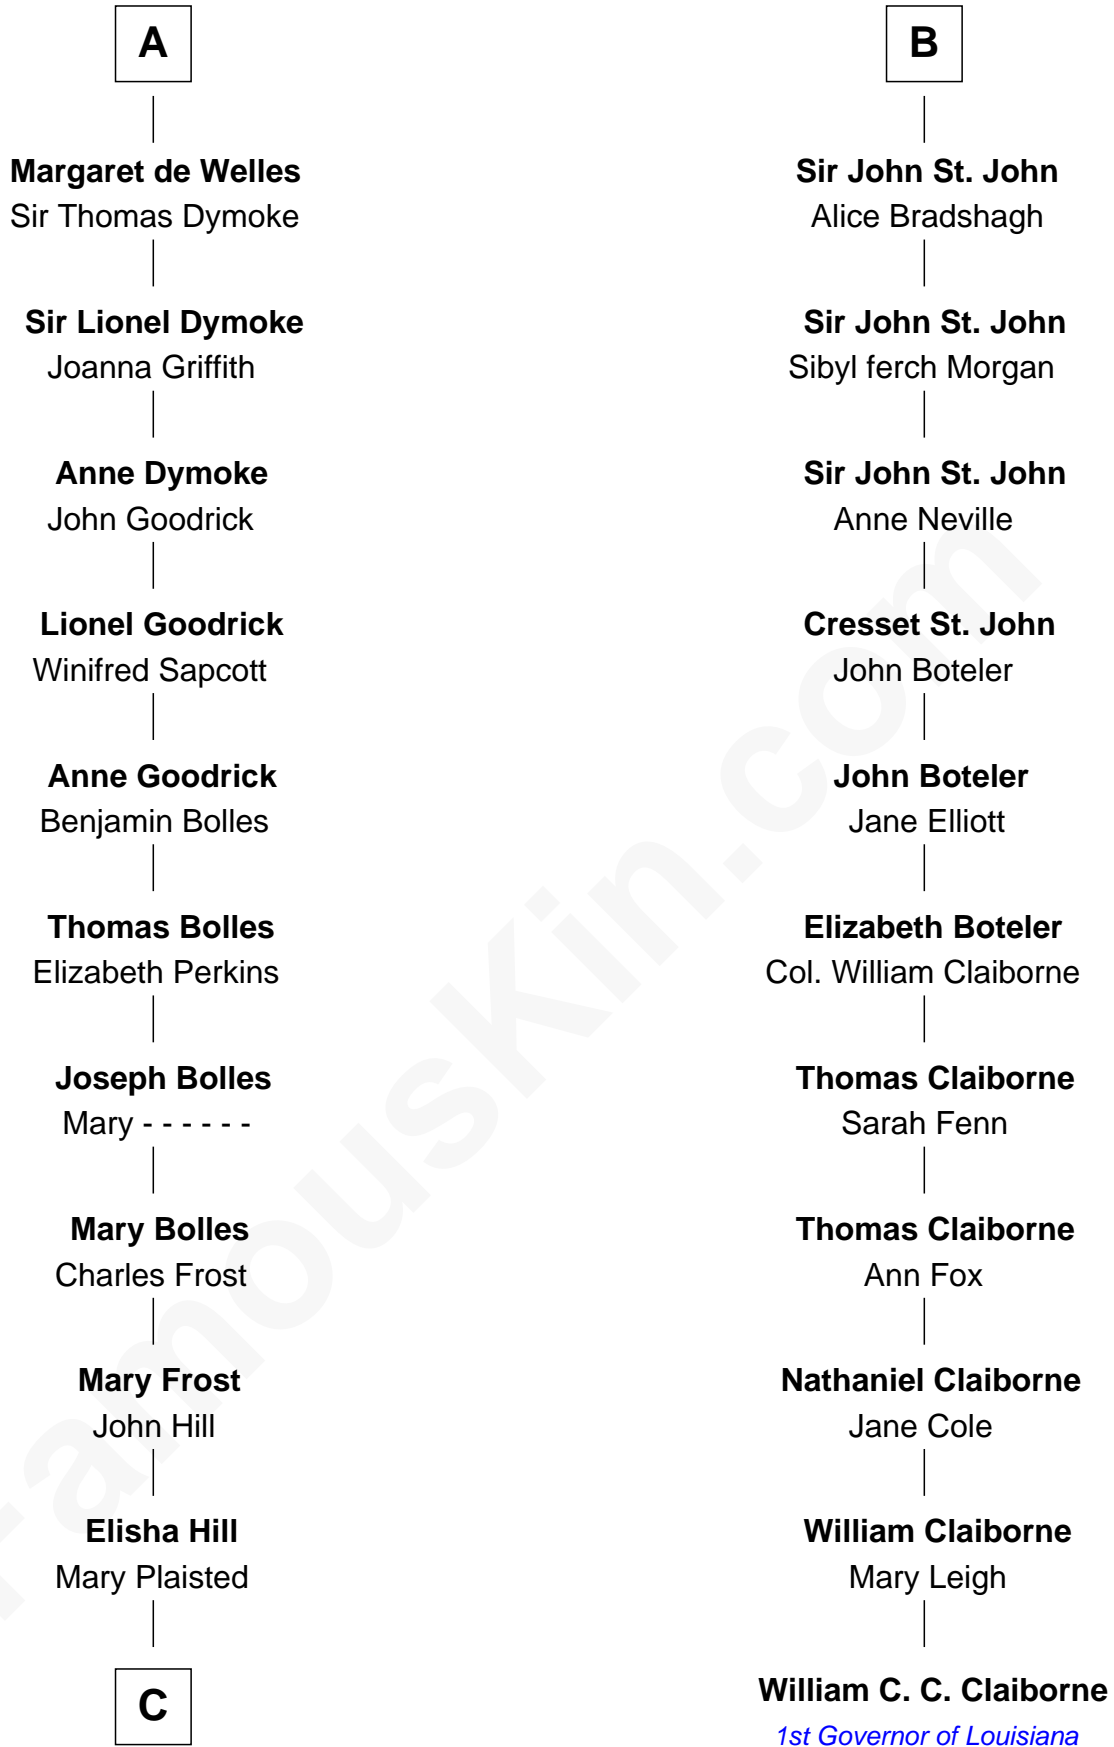

FamousKin.com Relationship Chart of

Ichabod Goodwin

27th Governor of New Hampshire

17th cousin 2 times removed of

William C. C. Claiborne

1st Governor of Louisiana

Sir William de Beauchamp

Isabel Mauduit

C

Hannah Hill
Dominicus Goodwin

Samuel Goodwin
Anna Thompson Gerrish

Ichabod Goodwin
27th Governor of New Hampshire

FamousKin.com