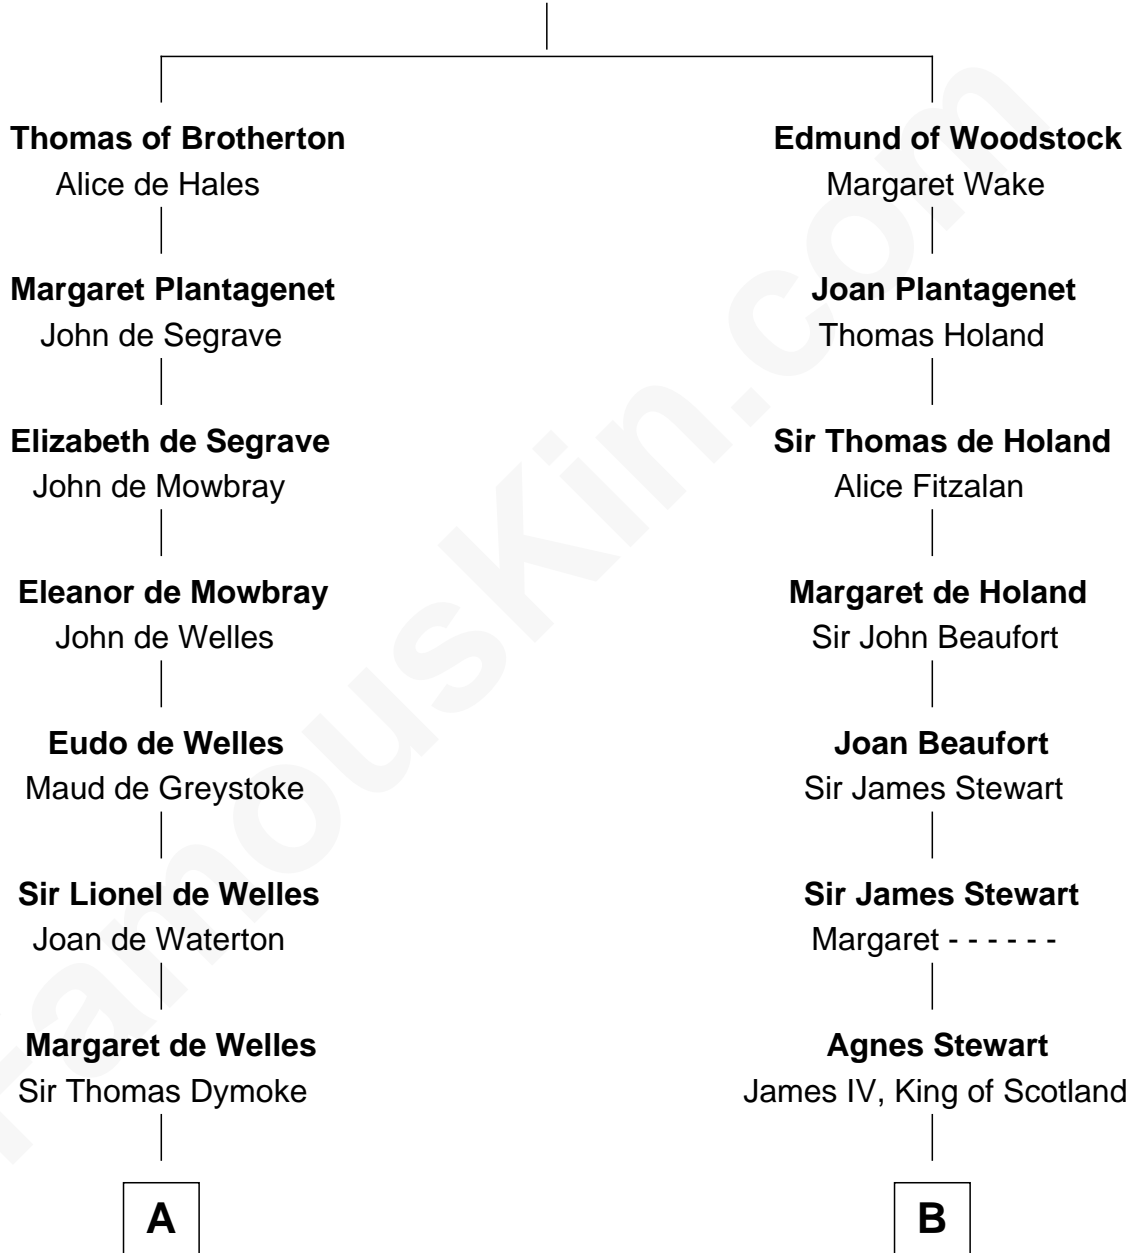

FamousKin.com Relationship Chart of

Ichabod Goodwin

27th Governor of New Hampshire

18th cousin 3 times removed of

Howard Dean

79th Governor of Vermont

Margaret of France
Edward I, King of England

C

Samuel Goodwin
Anna Thompson Gerrish

Ichabod Goodwin
27th Governor of New Hampshire

D

James William Maitland
Agnes Jane O'Reilly

Thomas A. Maitland
Helen Abby Van Voorhis

James William Maitland
Sylvia Wigglesworth

Andrea Belden Maitland
Howard Brush Dean

Howard Dean
79th Governor of Vermont