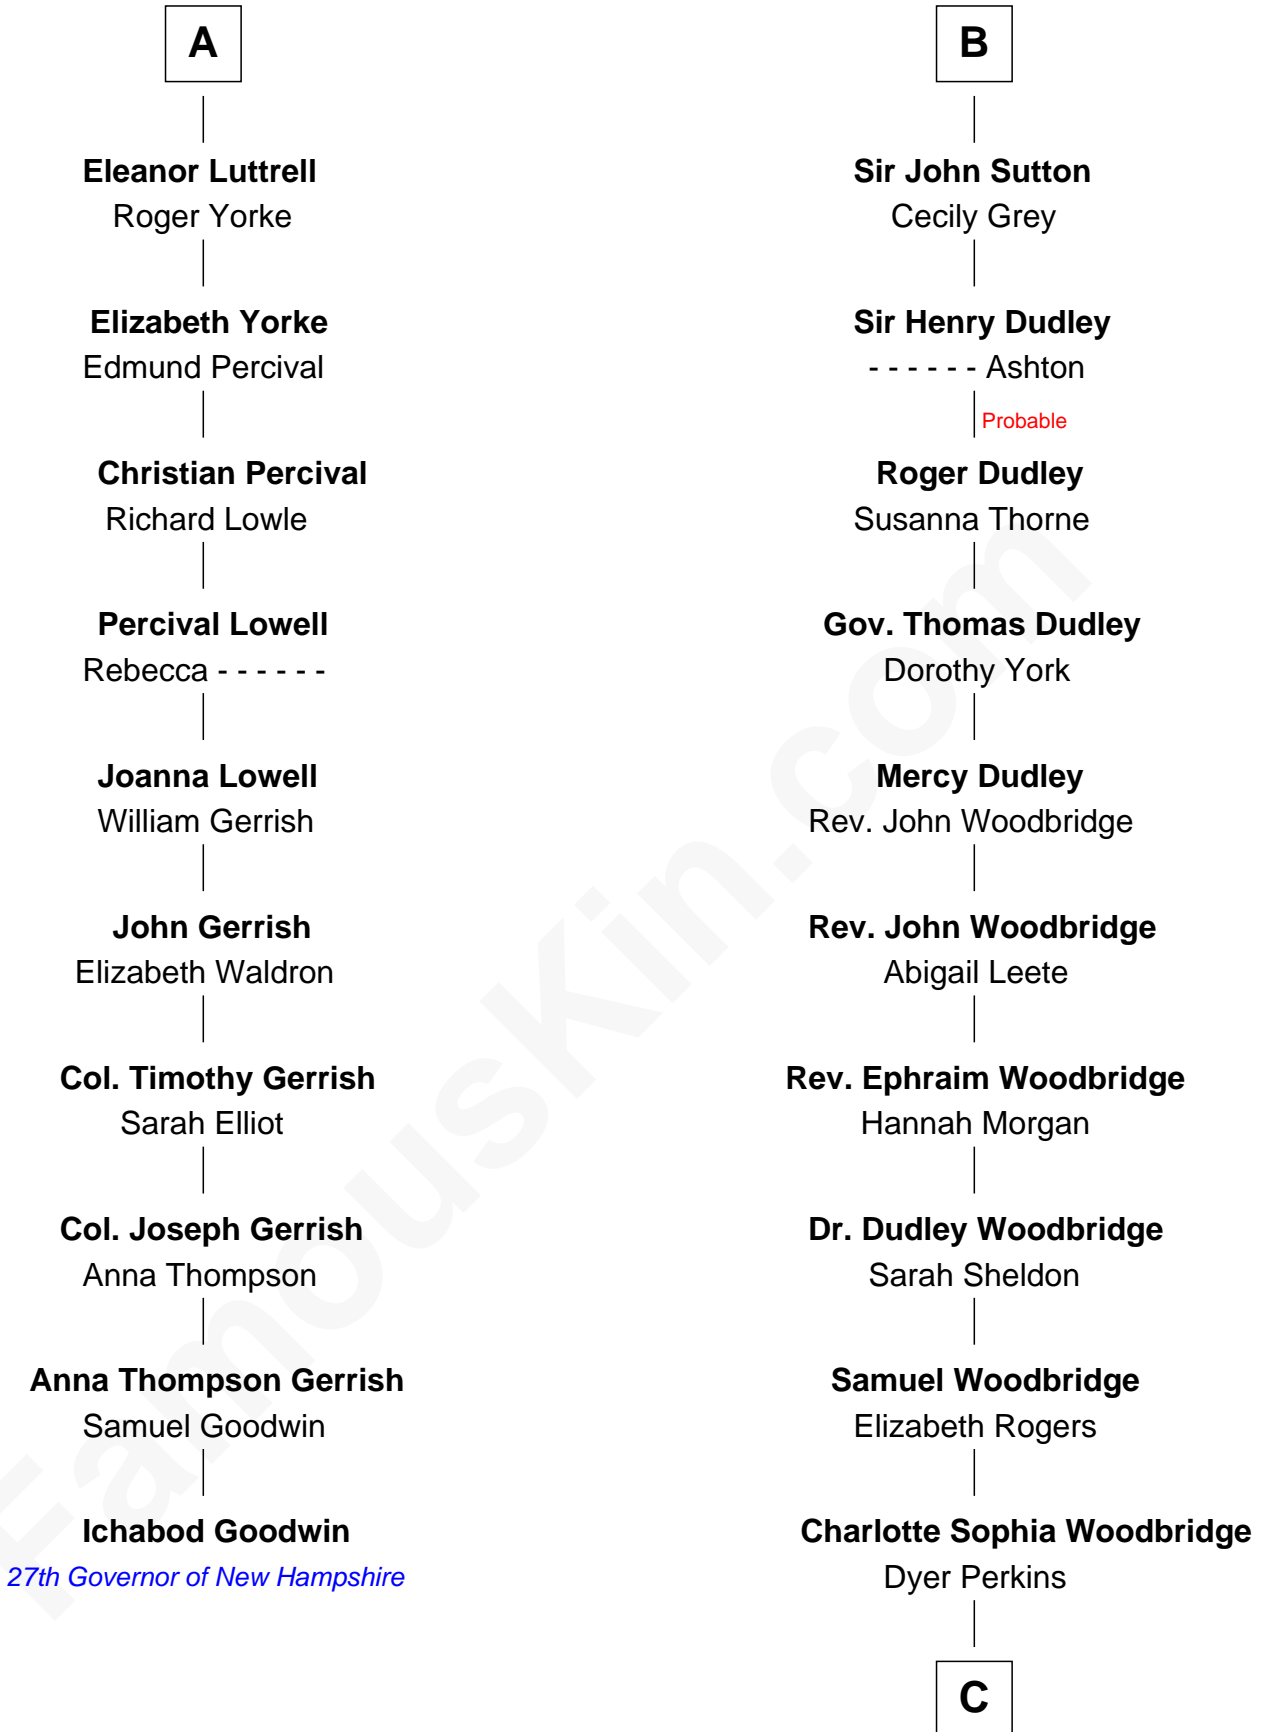

# FamousKin.com Relationship Chart of

**Ichabod Goodwin**

*27th Governor of New Hampshire*

16th cousin 4 times removed of

**Humphrey Bogart**

*Movie Actor*

**C**

**Elizabeth Rogers Perkins**

Harvey Humphrey

**John Perkins Humphrey**

Frances Dewey Churchill

**Maud Humphrey**

Dr. Belmont Deforest Bogart

**Humphrey Bogart**

*Movie Actor*

FamousKin.com