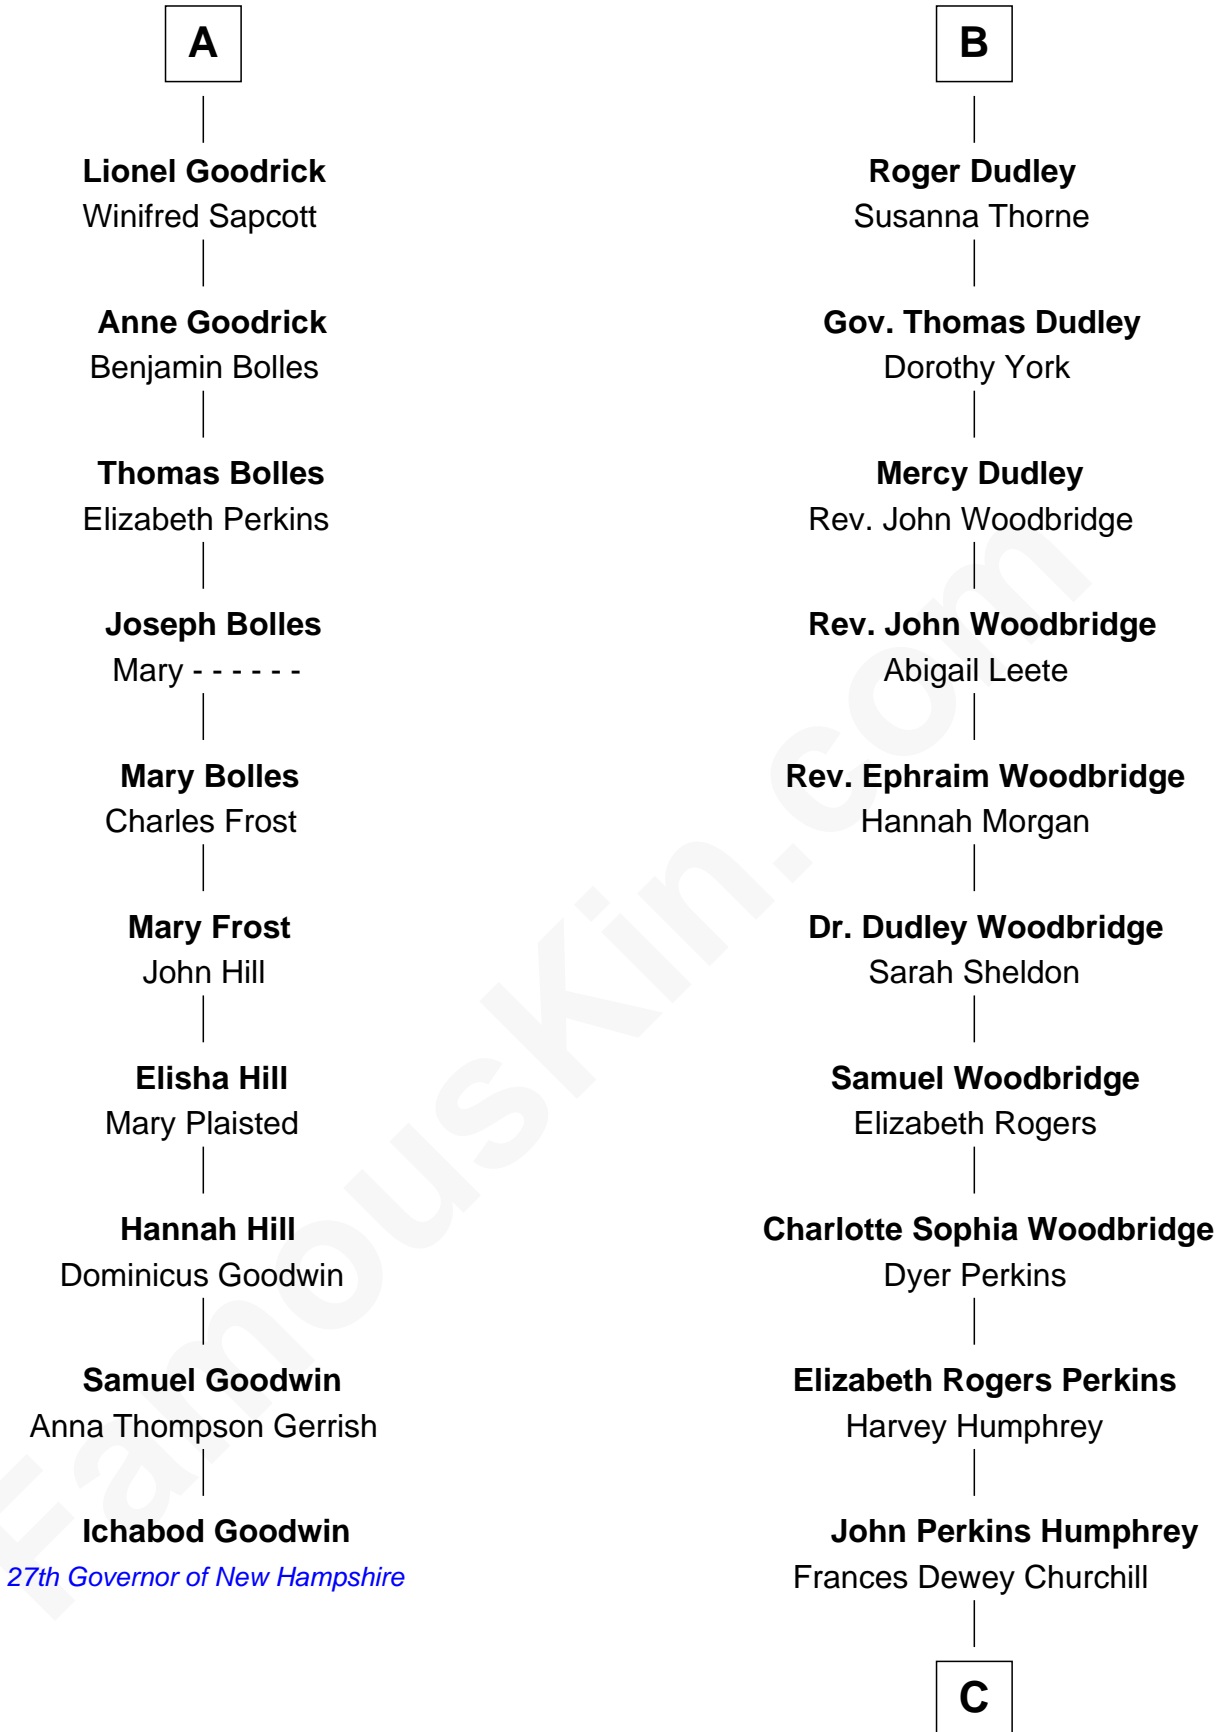

# FamousKin.com Relationship Chart of

**Ichabod Goodwin**

*27th Governor of New Hampshire*

**16th cousin 2 times removed of**

**Humphrey Bogart**

*Movie Actor*

**C**

**Maud Humphrey**  
Dr. Belmont Deforest Bogart