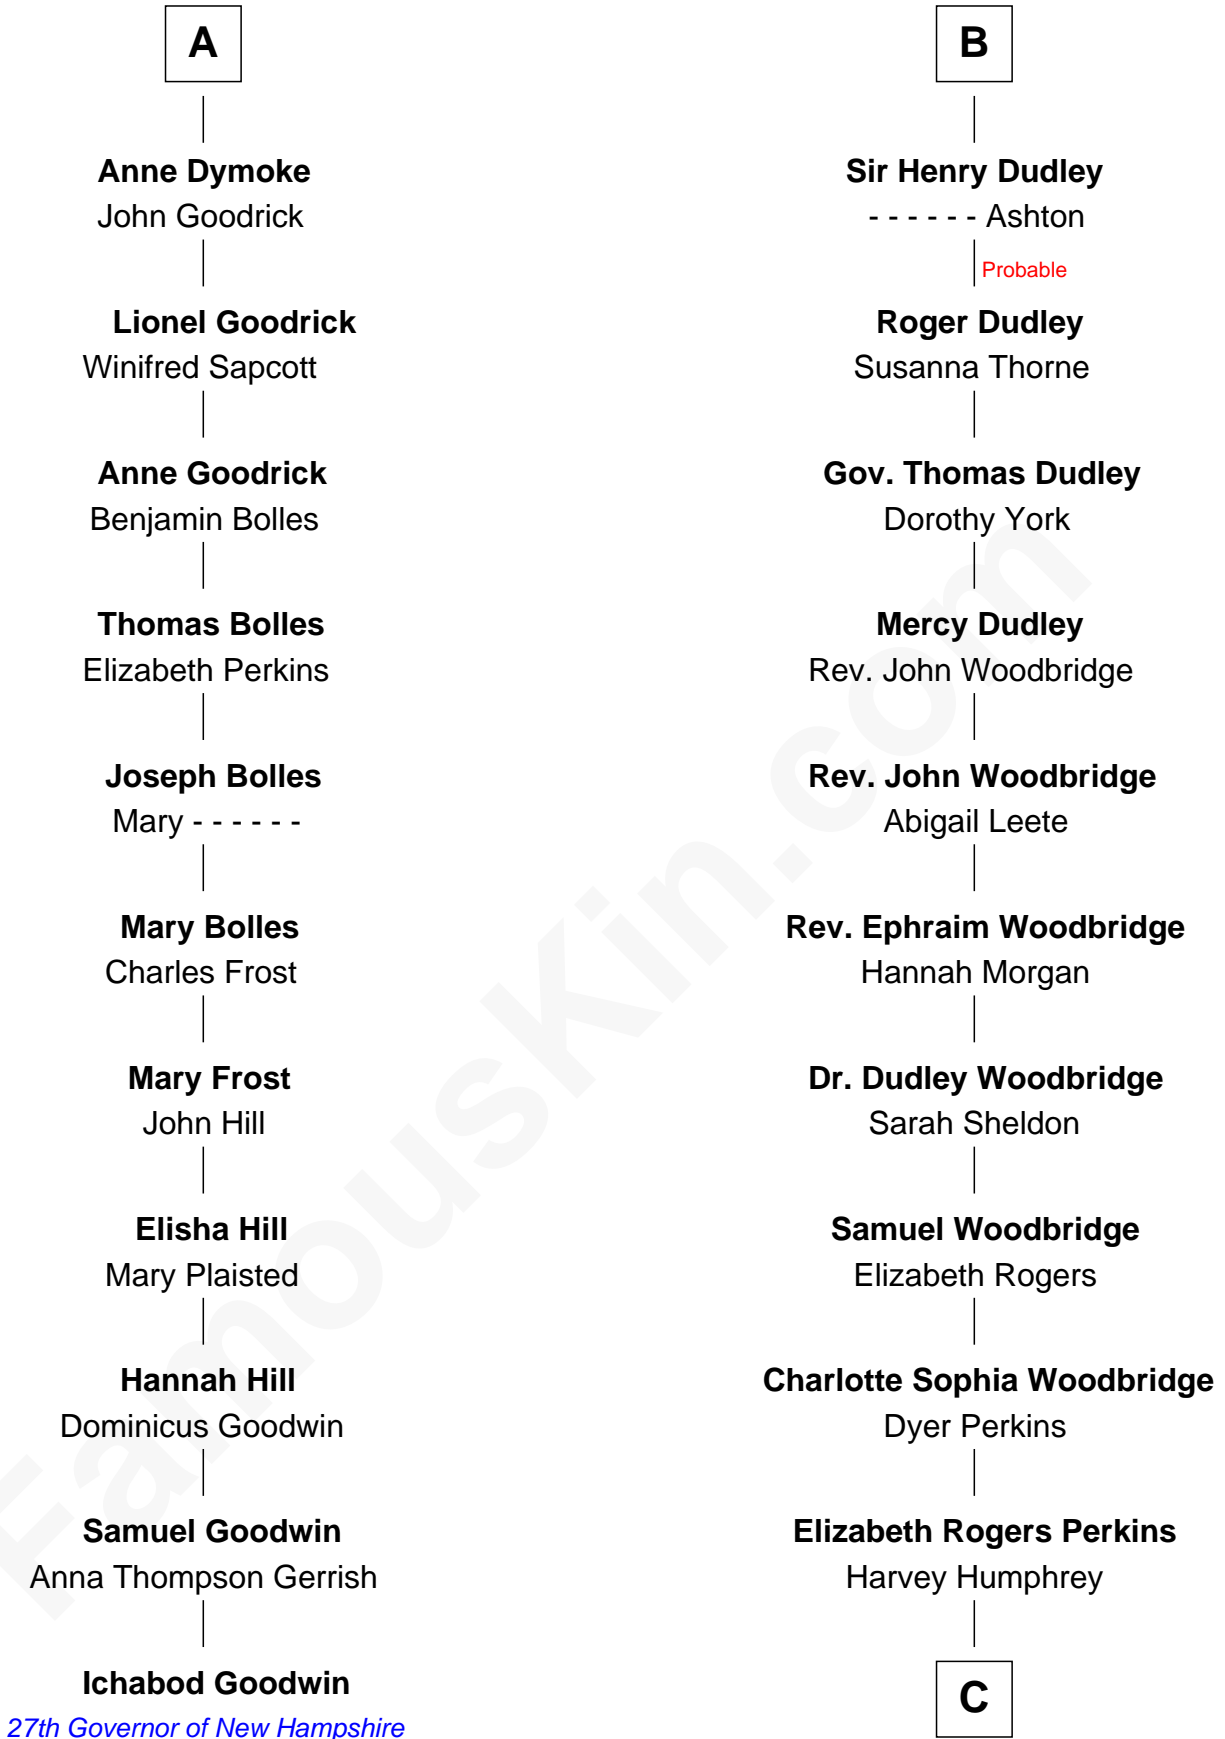

FamousKin.com Relationship Chart of

Ichabod Goodwin

27th Governor of New Hampshire

17th cousin 2 times removed of

Humphrey Bogart

Movie Actor

Henry Plantagenet

Maud de Chaworth